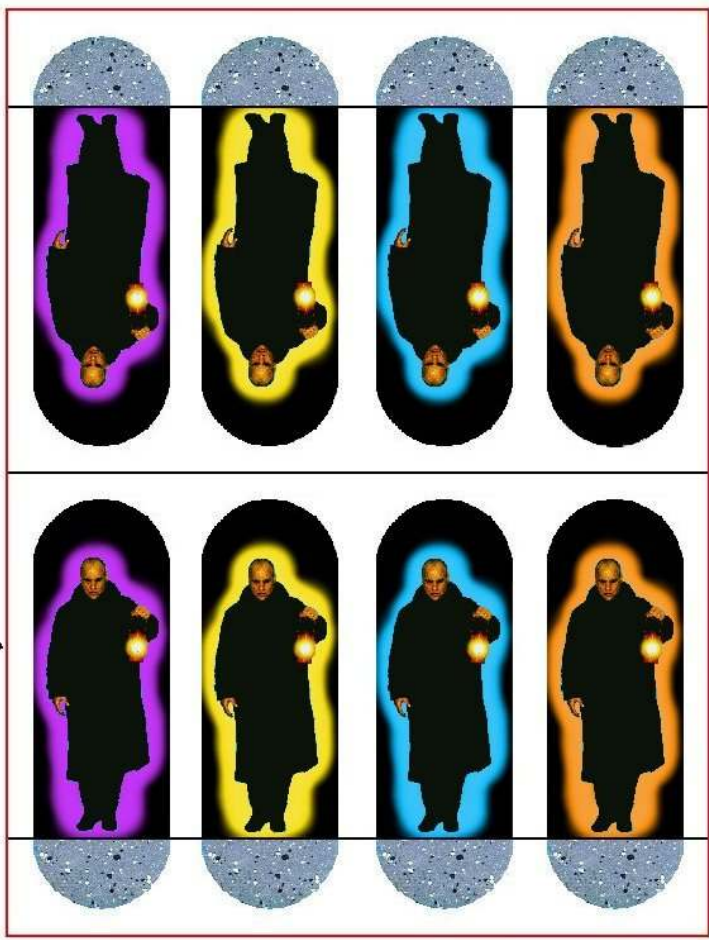

GRAVE DIGGER - Parts Page 1.

Copyright 2009 by Ray O'Bannon ravensblight.com
GAME BOARD (LEFT SIDE)

GRAVE DIGGER - Parts Page 2.

GAME BOARD (RIGHT SIDE)

HEADSTONES

TREES

TREES

PLAYERS

GRAVE DIGGER - Parts Page 8.

THE DIE