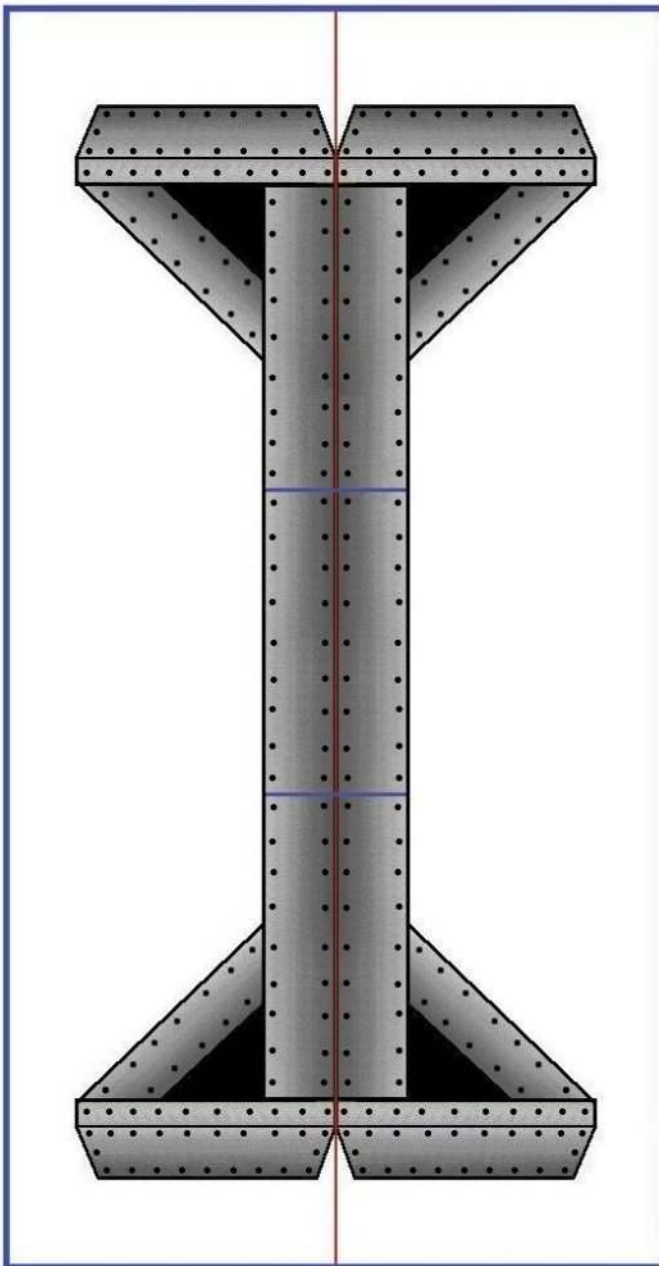

Copyright 2009 by Ray O'Bannon ravensblight.com

BATTLE-HEARSE PARTS PAGE 1.

ZOMBIE FORK

FRONT GUNS

ROOF CRATE

ROOF GUN

FLOOD LIGHTS

ROLL BAR

CROWS NEST

CRATE BRACKETS

REAR CRATE

SAW TABS

SAW BRACES

WASHERS

BLADE CAPS

BLADE CLIP

SAW BLADES

SIGNS