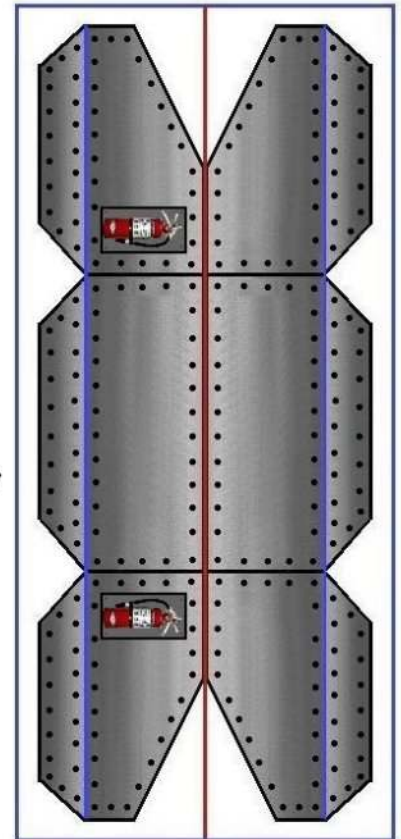

Copyright 2009 by Ray O'Bannon ravensblight.com

BATTLE-HEARSE PARTS PAGE 1.

ZOMBIE FORK

FRONT GUNS

ROOF CRATE

ROOF GUN

FLOOD LIGHTS

ROLL BAR

CROWS NEST

CRATE BRACKETS

REAR CRATE

SAW TABS

SAW BRACES

WASHERS

BLADE CAPS

BLADE CLIP

SAW BLADES

SIGNS