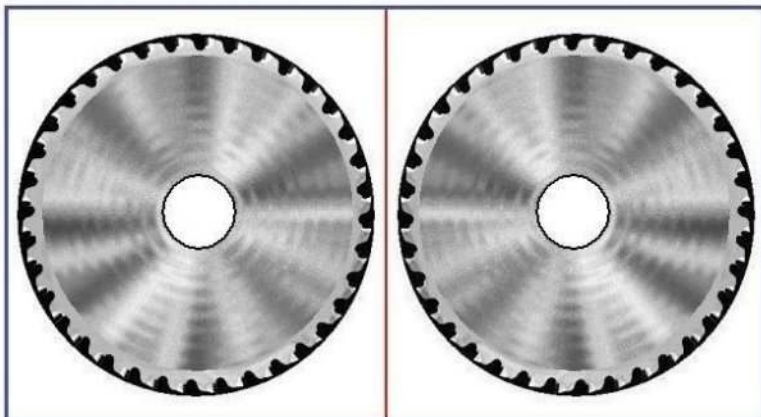

CROWS NEST

CRATE BRACKETS

REAR CRATE

SAW TABS

SAW BRACES

WASHERS

BLADE CAPS

BLADE CLIP