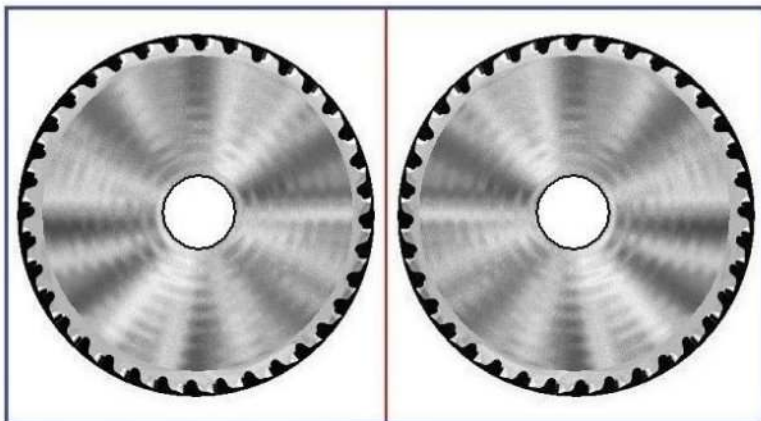

CROWS NEST

CRATE BRACKETS

REAR CRATE

SAW TABS

SAW BRACES

WASHERS

BLADE CAPS

BLADE CLIP