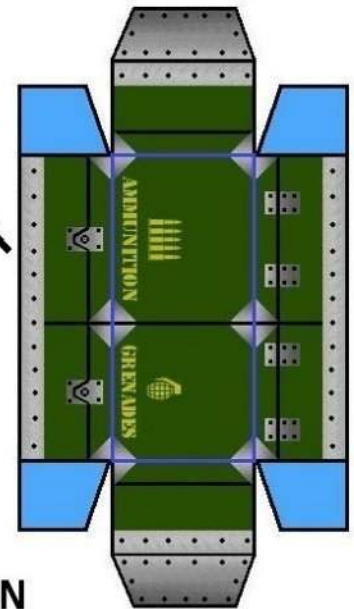

Copyright 2009 by Ray O'Bannon ravensblight.com

BATTLE-HEARSE PARTS PAGE 1.

ZOMBIE FORK

FRONT GUNS

ROOF CRATE

ROOF GUN

FLOOD LIGHTS

ROLL BAR

CROWS NEST

CRATE BRACKETS

REAR CRATE

SAW TABS

SAW BRACES

WASHERS

BLADE CAPS

BLADE CLIP