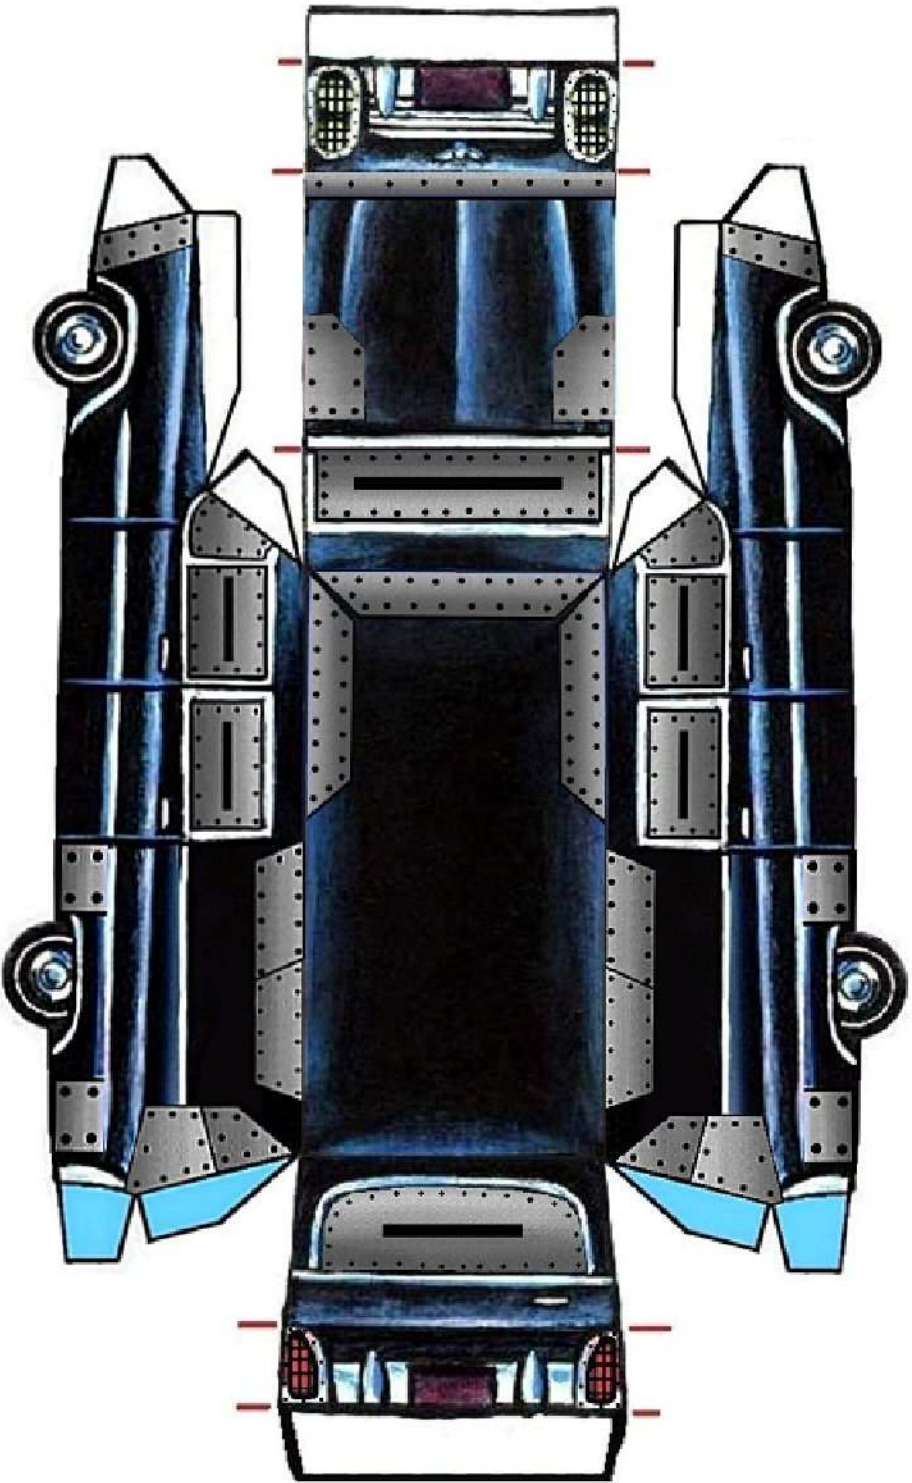

Copyright 2009 by Ray O'Bannon ravensblight.com

BATTLE-HEARSE PARTS PAGE 1.

ZOMBIE FORK

FRONT GUNS

ROOF CRATE

ROOF GUN

FLOOD LIGHTS

ROLL BAR

CROWS NEST

CRATE BRACKETS

REAR CRATE

SAW TABS

SAW BRACES

WASHERS

BLADE CAPS

BLADE CLIP

SAW BLADES

SIGNS