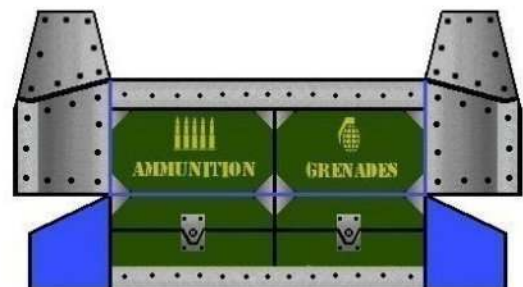

Copyright 2009 by Ray O'Bannon ravensblight.com

BATTLE-HEARSE PARTS PAGE 1.

ZOMBIE FORK

FRONT GUNS

ROOF CRATE

ROOF GUN

FLOOD LIGHTS

ROLL BAR

CROWS NEST

CRATE BRACKETS

REAR CRATE

SAW TABS

SAW BRACES

WASHERS

BLADE CAPS

BLADE CLIP