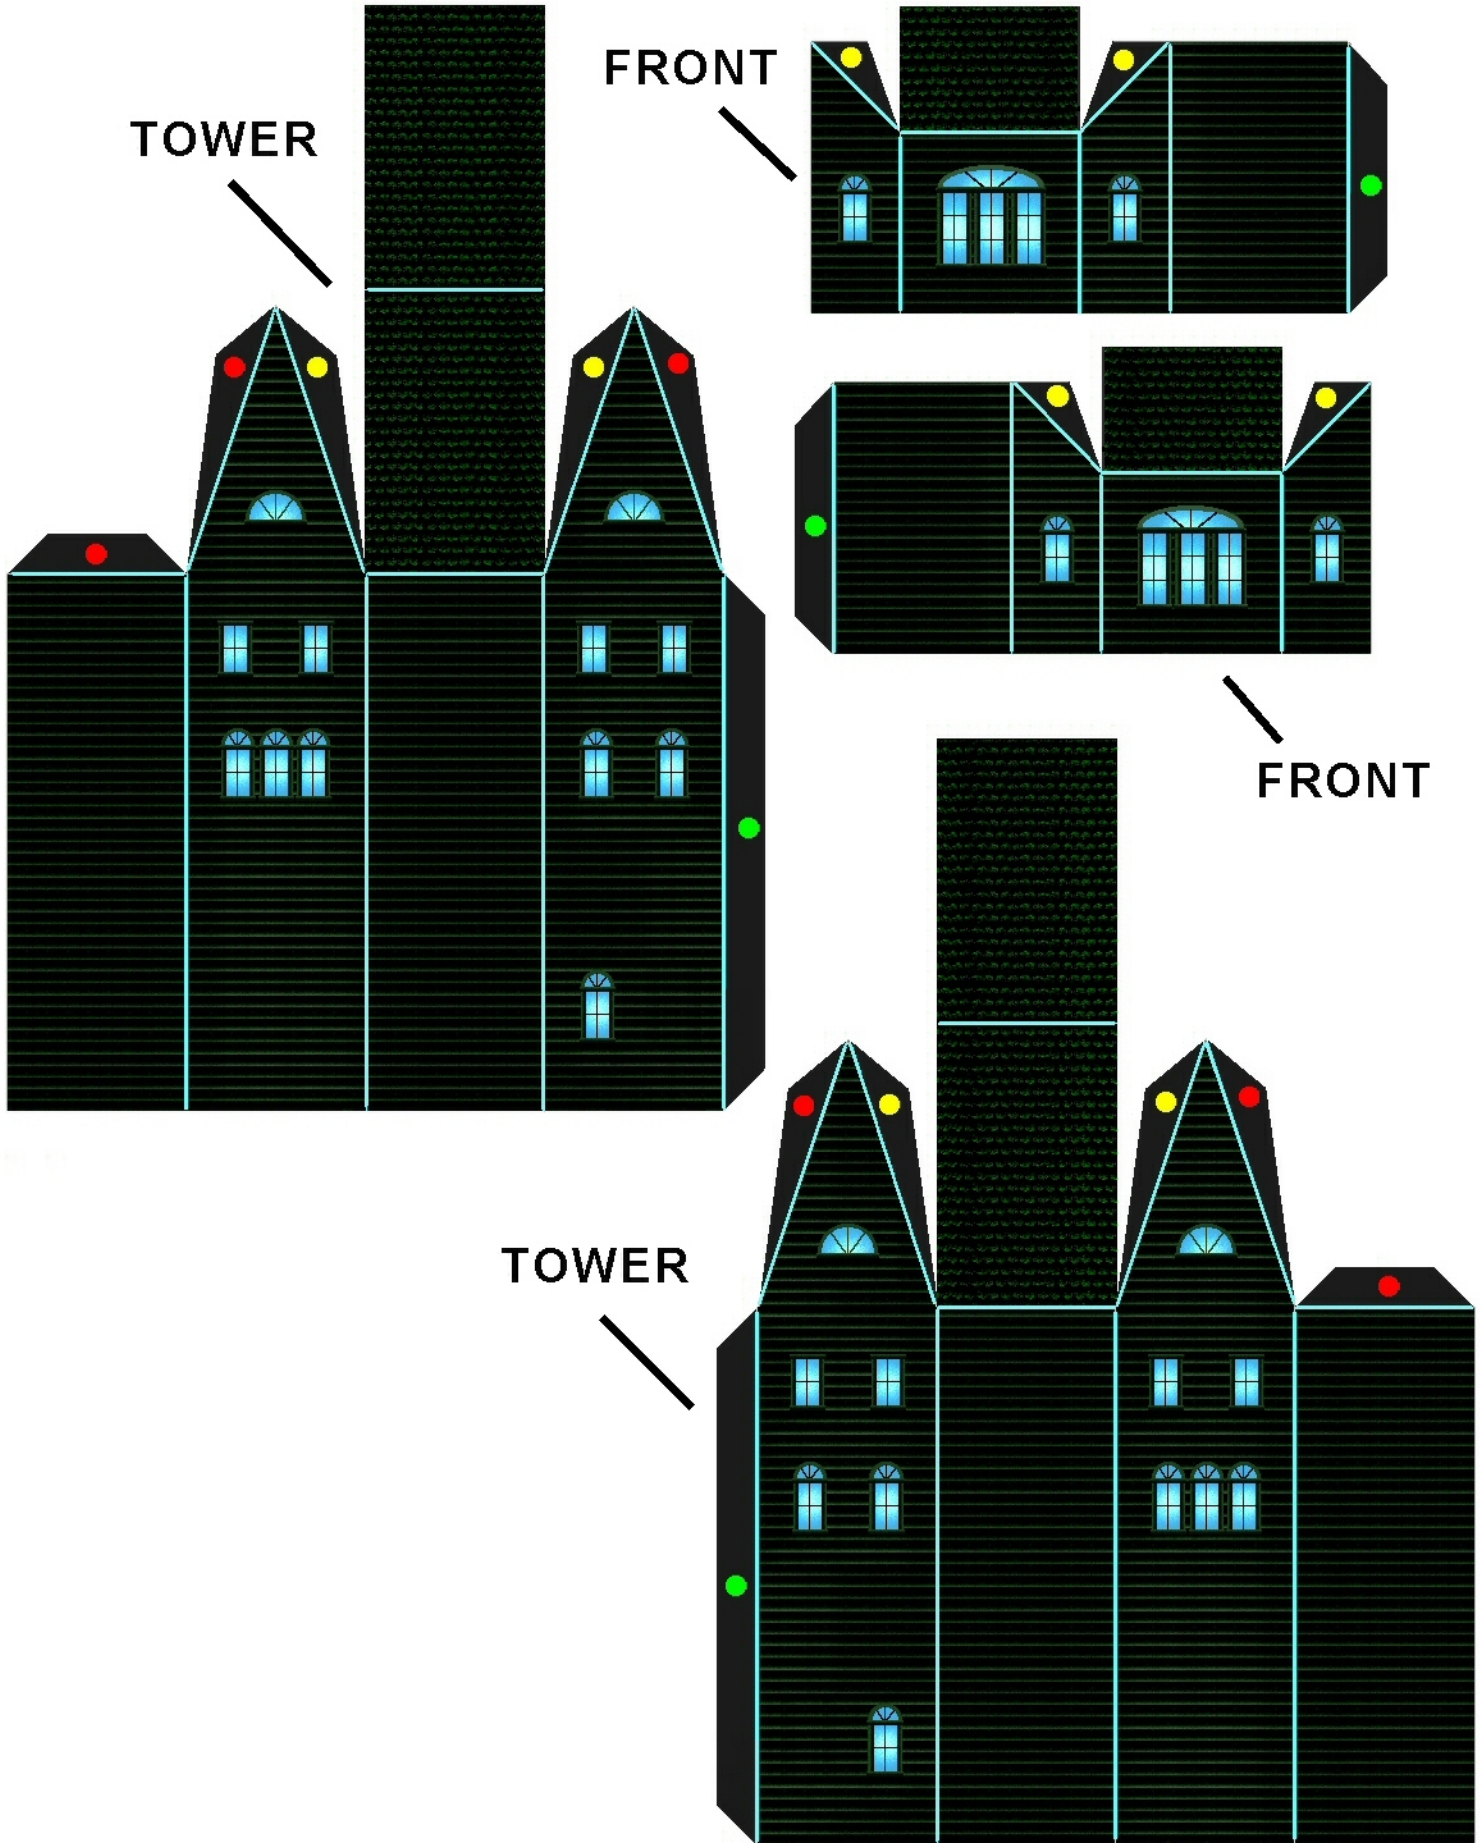

BLUE HAUNTED HOUSE Parts Page 1.

Copyright 2015 by Ray O'Bannon ravensblight.com

HOUSE

HOUSE

HOUSE

BASE

TREE
BASE

TREE (Top)

TREE (Bottom)

SIDE FENCE

SIDE FENCE

REAR FENCE

TREE BASE

TREE (Top)

FRONT FENCE

TREE (Bottom)