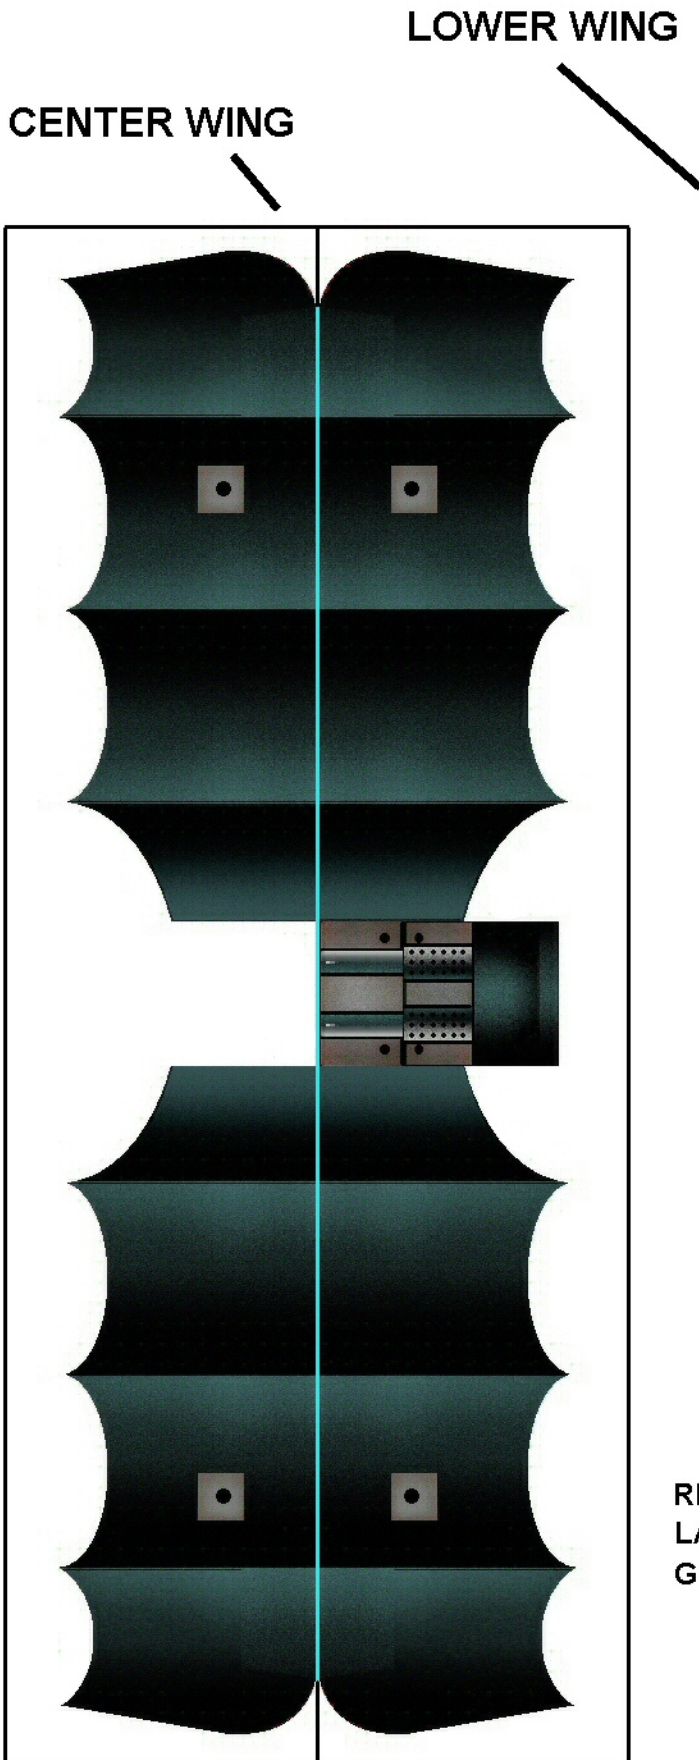

# CRIMSON MONARCH Parts Page 1.

# CRIMSON MONARCH Parts Page 2.

RIGHT REAR  
LANDING  
GEAR

LEFT REAR  
LANDING  
GEAR

# CRIMSON MONARCH Parts Page 3.

UPPER WING

RIGHT BRACE

FRONT LANDING GEAR

LEFT BRACE