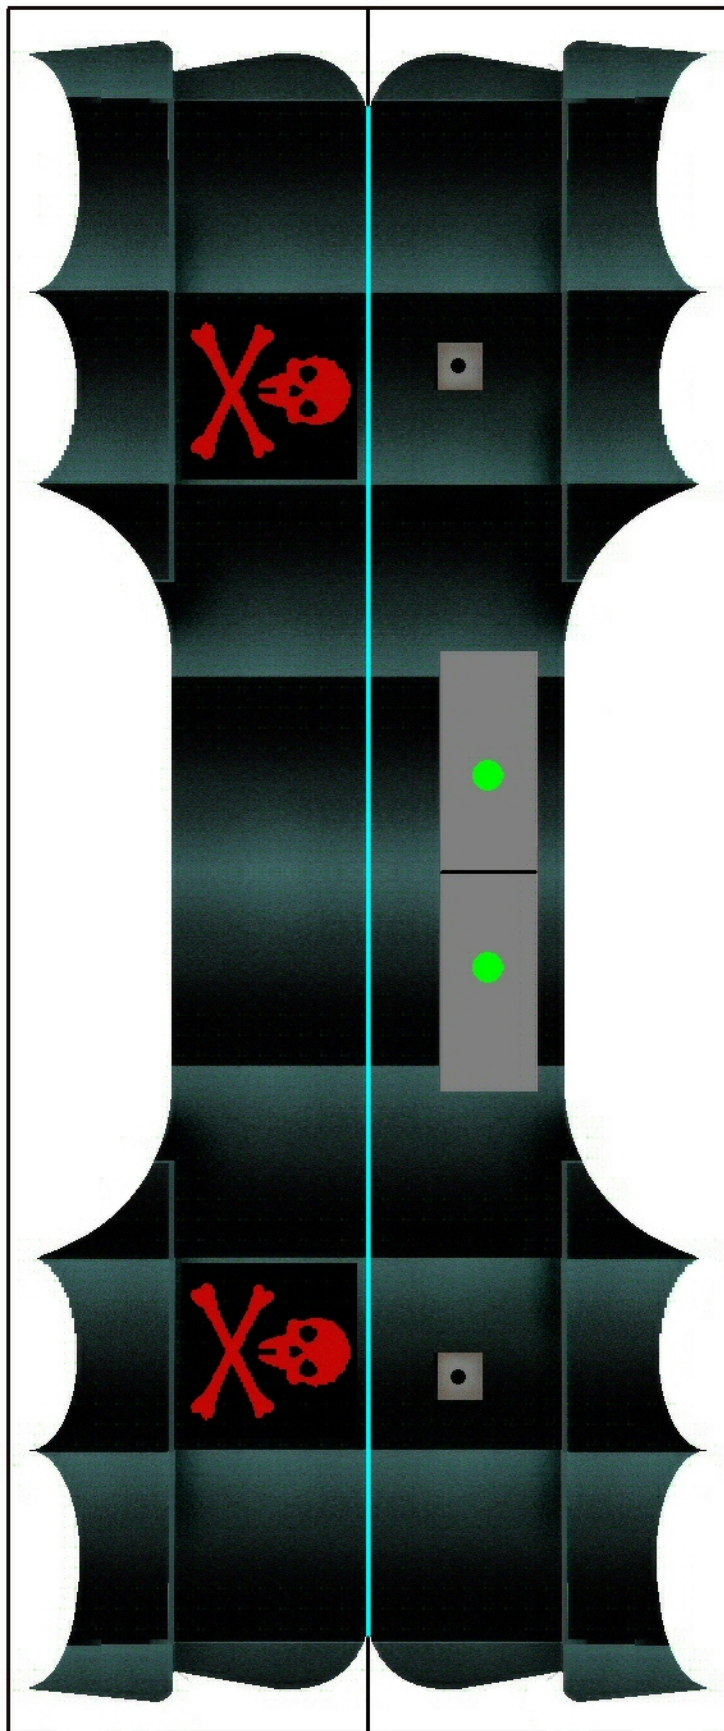

# CRIMSON MONARCH Parts Page 1.

# CRIMSON MONARCH Parts Page 2.

RIGHT REAR  
LANDING  
GEAR

LEFT REAR  
LANDING  
GEAR

# CRIMSON MONARCH Parts Page 3.

UPPER WING

RIGHT BRACE

FRONT LANDING GEAR

LEFT BRACE

# CRIMSON MONARCH Parts Page 4.

LEFT  
WING  
BRACES

RIGHT  
WING  
BRACES

HORIZONTAL  
STABILIZER

HORIZONTAL  
STABILIZER  
BOTTOM

HORIZONTAL  
STABILIZER  
BOTTOM

RIGHT  
FIN

LEFT  
FIN