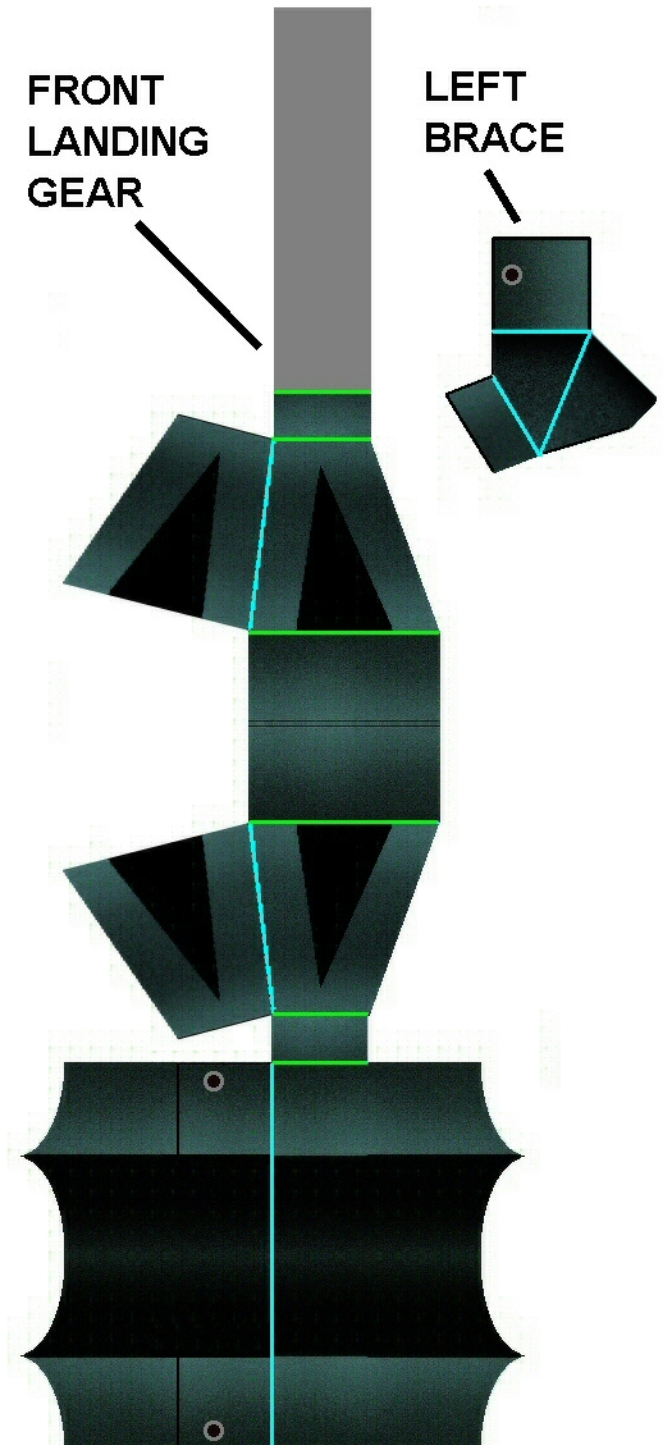

# CRIMSON MONARCH Parts Page 2.

RIGHT REAR  
LANDING  
GEAR

LEFT REAR  
LANDING  
GEAR

# CRIMSON MONARCH Parts Page 3.

UPPER WING

RIGHT BRACE

FRONT LANDING GEAR

LEFT BRACE

# CRIMSON MONARCH Parts Page 4.

LEFT  
WING  
BRACES

RIGHT  
WING  
BRACES

HORIZONTAL  
STABILIZER

HORIZONTAL  
STABILIZER  
BOTTOM

HORIZONTAL  
STABILIZER  
BOTTOM

RIGHT  
FIN

LEFT  
FIN