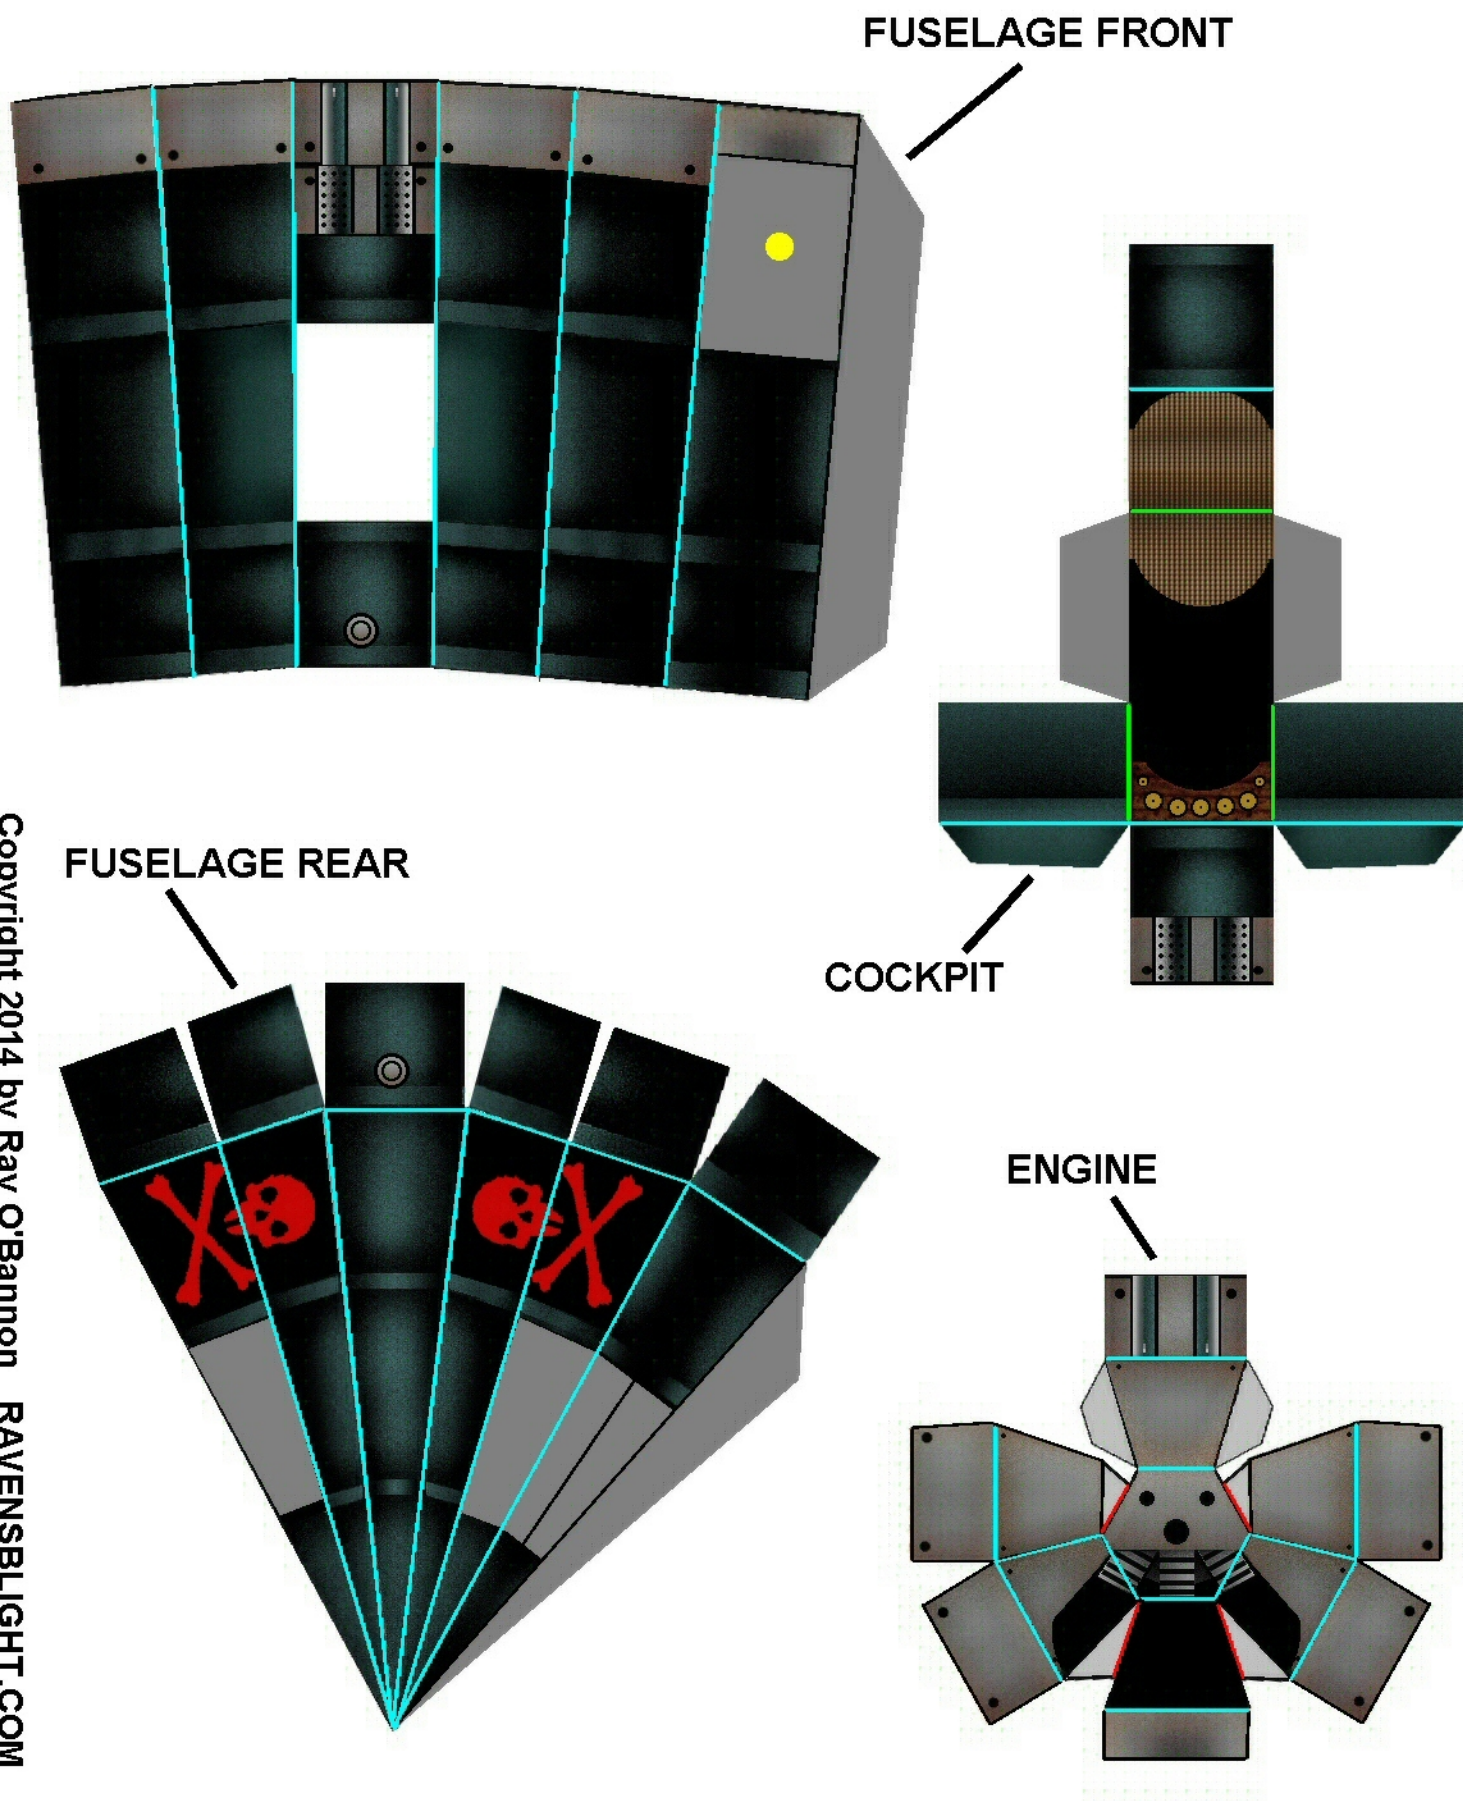

# CRIMSON MONARCH Parts Page 1.

# CRIMSON MONARCH Parts Page 2.

RIGHT REAR  
LANDING  
GEAR

LEFT REAR  
LANDING  
GEAR

# CRIMSON MONARCH Parts Page 3.

UPPER WING

RIGHT BRACE

FRONT LANDING GEAR

LEFT BRACE

# CRIMSON MONARCH Parts Page 5.

PROPELLER

WINDSHIELD

PILOT

WHEELS