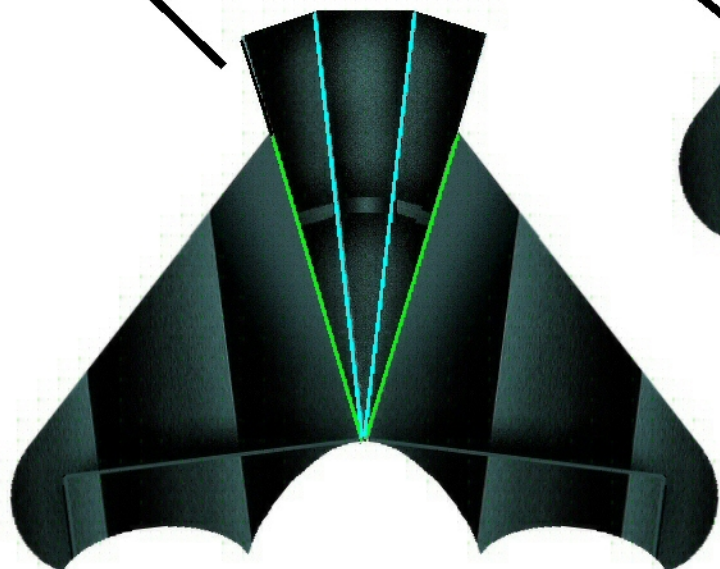

# CRIMSON MONARCH Parts Page 2.

RIGHT REAR  
LANDING  
GEAR

LEFT REAR  
LANDING  
GEAR

# CRIMSON MONARCH Parts Page 3.

UPPER WING

RIGHT BRACE

FRONT LANDING GEAR

LEFT BRACE

# CRIMSON MONARCH Parts Page 4.

LEFT  
WING  
BRACES

RIGHT  
WING  
BRACES

HORIZONTAL  
STABILIZER

HORIZONTAL  
STABILIZER  
BOTTOM

HORIZONTAL  
STABILIZER  
BOTTOM

RIGHT  
FIN

LEFT  
FIN