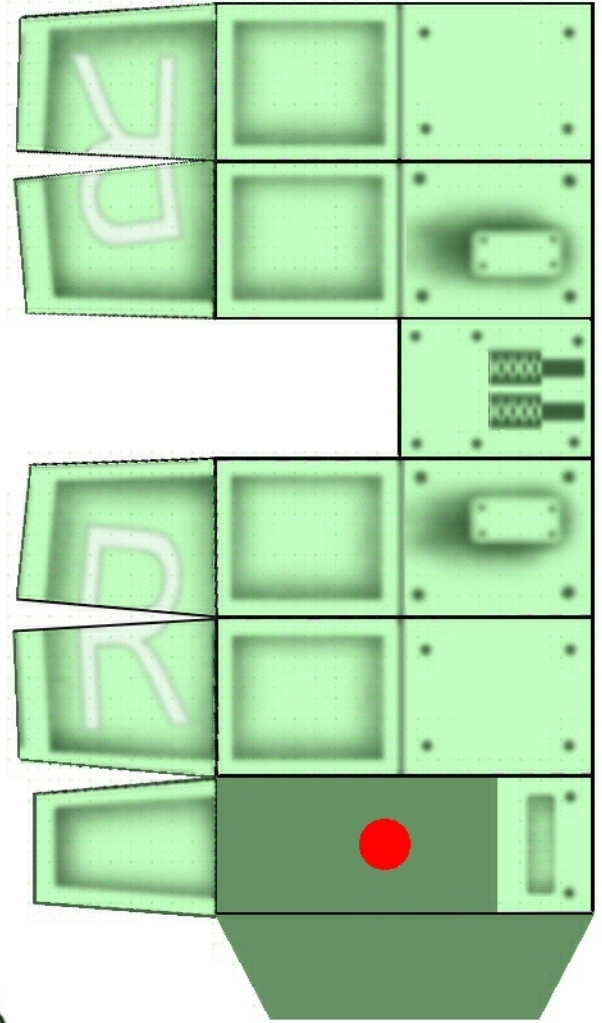

THE GHOST PLANE

Parts Page 1.

ENGINE

FUSELAGE FRONT

FUSELAGE REAR

THE GHOST PLANE
Parts Page 2.

**CENTER
BRACE**

**UPPER
WING**

THE GHOST PLANE

Parts Page 3.

THE GHOST PLANE
Parts Page 4.

**RIGHT
LANDING GEAR
BRACE**

**LEFT
LANDING GEAR
BRACE**

**HORIZONTAL
STABILIZER**

**FRONT
LANDING
GEAR**

WHEELS

THE GHOST PLANE

Parts Page 5.

REAR
LANDING
GEAR

VERTICAL
STABILIZER

WINDSHIELD A

WINDSHIELD B

COCKPIT

PILOT

PROPELLER