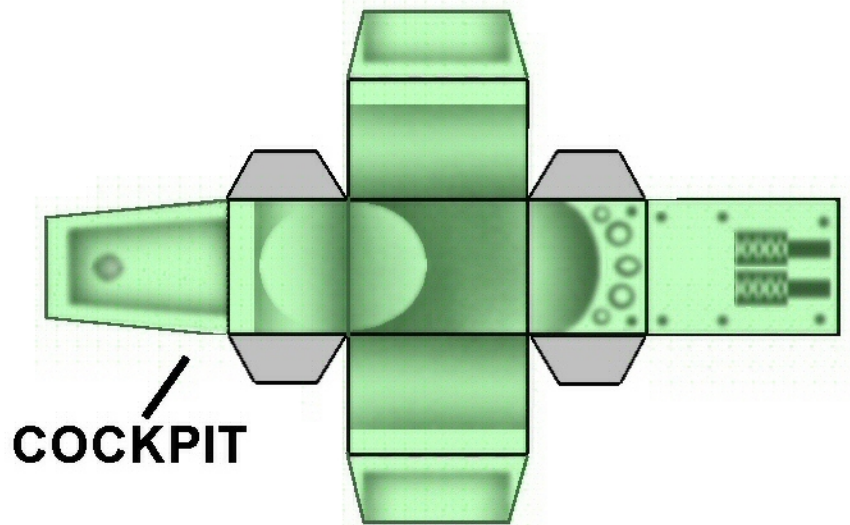

THE GHOST PLANE

Parts Page 1.

ENGINE

FUSELAGE FRONT

FUSELAGE REAR

THE GHOST PLANE
Parts Page 2.

**CENTER
BRACE**

**UPPER
WING**

THE GHOST PLANE

Parts Page 3.

THE GHOST PLANE
Parts Page 4.

**RIGHT
LANDING GEAR
BRACE**

**LEFT
LANDING GEAR
BRACE**

**HORIZONTAL
STABILIZER**

**FRONT
LANDING
GEAR**

WHEELS

THE GHOST PLANE

Parts Page 5.

REAR
LANDING
GEAR

VERTICAL
STABILIZER

WINDSHIELD A

WINDSHIELD B

COCKPIT

PILOT

PROPELLER