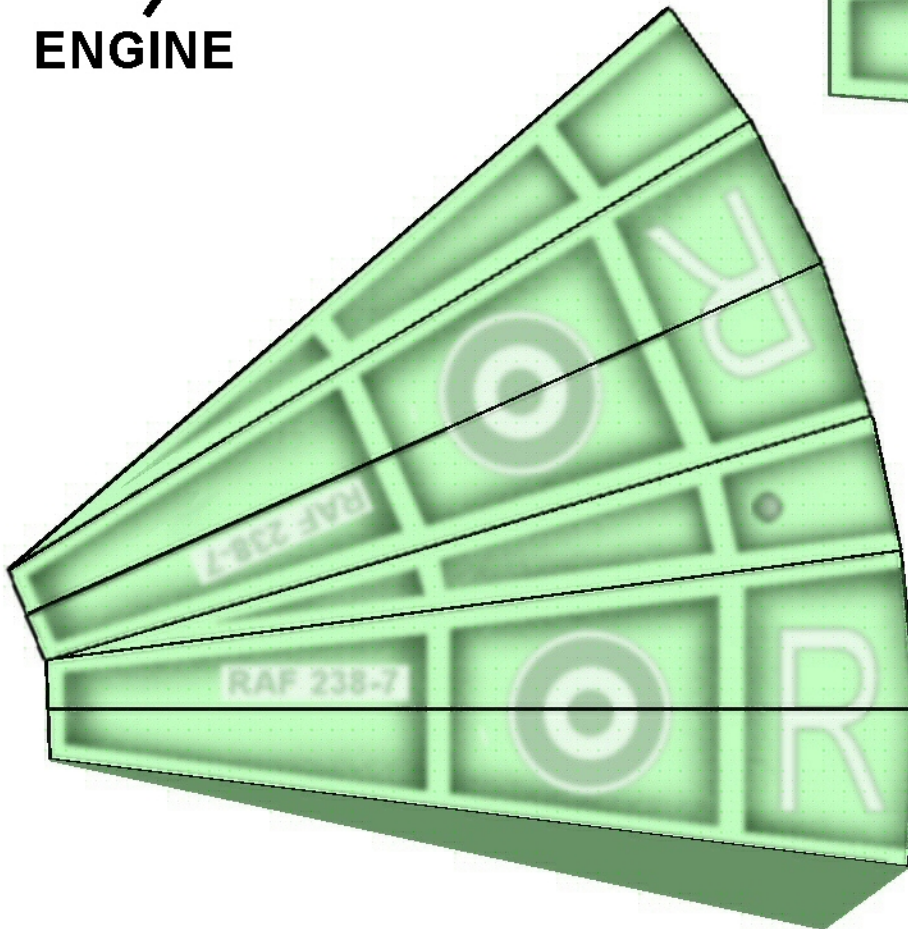

THE GHOST PLANE

Parts Page 1.

ENGINE

FUSELAGE FRONT

FUSELAGE REAR

THE GHOST PLANE
Parts Page 2.

**CENTER
BRACE**

**UPPER
WING**

THE GHOST PLANE

Parts Page 3.

THE GHOST PLANE
Parts Page 4.

**RIGHT
LANDING GEAR
BRACE**

**LEFT
LANDING GEAR
BRACE**

**HORIZONTAL
STABILIZER**

**FRONT
LANDING
GEAR**

WHEELS