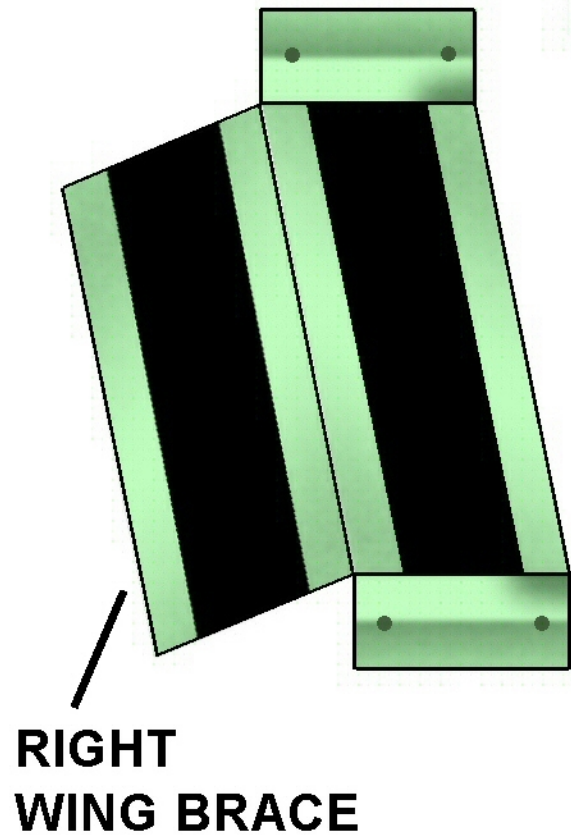

THE GHOST PLANE

Parts Page 1.

ENGINE

FUSELAGE FRONT

FUSELAGE REAR

THE GHOST PLANE
Parts Page 2.

**CENTER
BRACE**

**UPPER
WING**

THE GHOST PLANE

Parts Page 3.

THE GHOST PLANE
Parts Page 4.

**RIGHT
LANDING GEAR
BRACE**

**LEFT
LANDING GEAR
BRACE**

**HORIZONTAL
STABILIZER**

**FRONT
LANDING
GEAR**

WHEELS

THE GHOST PLANE

Parts Page 5.

REAR
LANDING
GEAR

VERTICAL
STABILIZER

WINDSHIELD A

WINDSHIELD B

COCKPIT

PILOT

PROPELLER