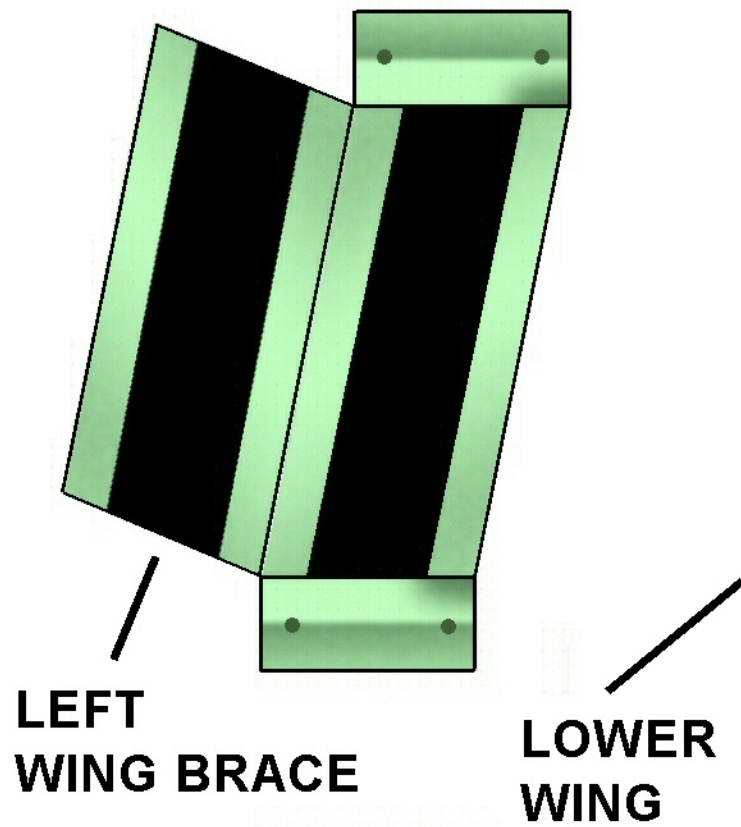

THE GHOST PLANE

Parts Page 1.

ENGINE

FUSELAGE FRONT

FUSELAGE REAR

THE GHOST PLANE
Parts Page 2.

**CENTER
BRACE**

**UPPER
WING**

THE GHOST PLANE

Parts Page 3.

THE GHOST PLANE
Parts Page 4.

**RIGHT
LANDING GEAR
BRACE**

**LEFT
LANDING GEAR
BRACE**

**HORIZONTAL
STABILIZER**

**FRONT
LANDING
GEAR**

WHEELS

THE GHOST PLANE

Parts Page 5.

REAR
LANDING
GEAR

VERTICAL
STABILIZER

WINDSHIELD A

WINDSHIELD B

COCKPIT

PILOT

PROPELLER