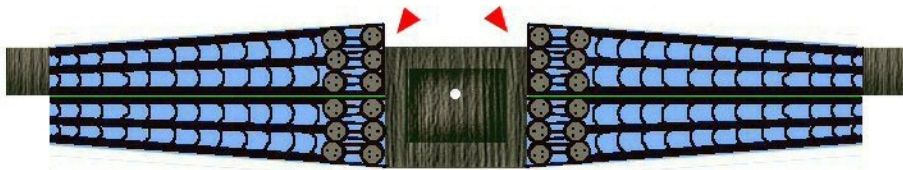

GHOST SHIP - Parts Page 1.

DECK PLATE

LOWER BRACE

MAST BRACE

UPPER
STARBOARD
HULL

UPPER
PORT
HULL

RUDDER

FOREPEAK

FOREPEAK
DECK

AFT SECTION

GHOST SHIP - Parts Page 3.

MAIN SHROUDS

MAIN TOP SHROUDS

MAIN TOP GALLANT SHROUDS

FORE SHROUDS

FORE TOP SHROUDS

GHOST SHIP - Parts Page 5.

FORE TOP GALLANT SHROUDS

MIZZEN SHROUDS

MIZZEN TOP SHROUDS

MIZZEN TOP GALLANT SHROUDS