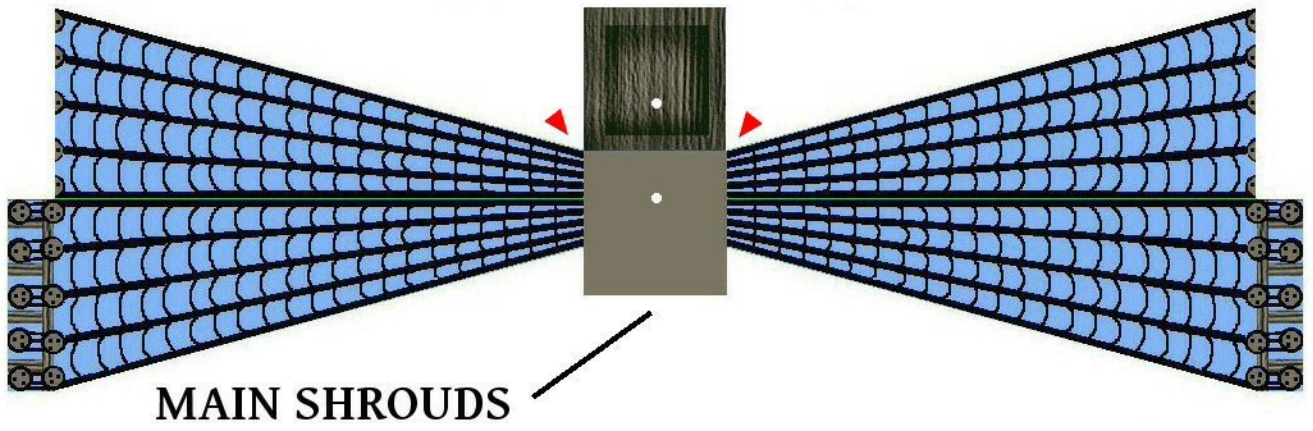

GHOST SHIP - Parts Page 1.

DECK PLATE

LOWER BRACE

MAST BRACE

UPPER
STARBOARD
HULL

UPPER
PORT
HULL

RUDDER

FOREPEAK

FOREPEAK
DECK

AFT SECTION

GHOST SHIP - Parts Page 3.

MAIN SHROUDS

MAIN TOP SHROUDS

MAIN TOP GALLANT SHROUDS

FORE SHROUDS

FORE TOP SHROUDS

GHOST SHIP - Parts Page 5.

FORE TOP GALLANT SHROUDS

MIZZEN SHROUDS

MIZZEN TOP SHROUDS

MIZZEN TOP GALLANT SHROUDS