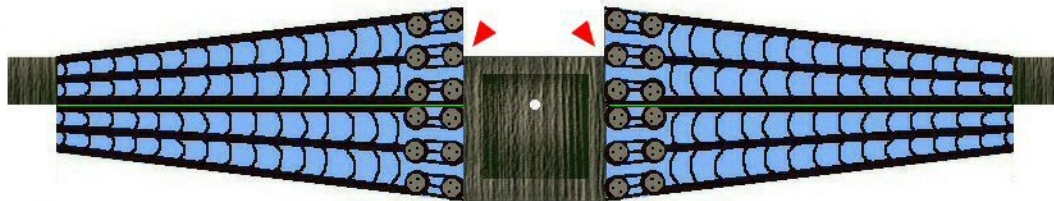

GHOST SHIP - Parts Page 1.

DECK PLATE

LOWER BRACE

MAST BRACE

UPPER
STARBOARD
HULL

UPPER
PORT
HULL

RUDDER

FOREPEAK

FOREPEAK
DECK

AFT SECTION

GHOST SHIP - Parts Page 3.

MAIN SHROUDS

MAIN TOP SHROUDS

MAIN TOP GALLANT SHROUDS

FORE SHROUDS

FORE TOP SHROUDS

GHOST SHIP - Parts Page 5.

FORE TOP GALLANT SHROUDS

MIZZEN SHROUDS

MIZZEN TOP SHROUDS

MIZZEN TOP GALLANT SHROUDS