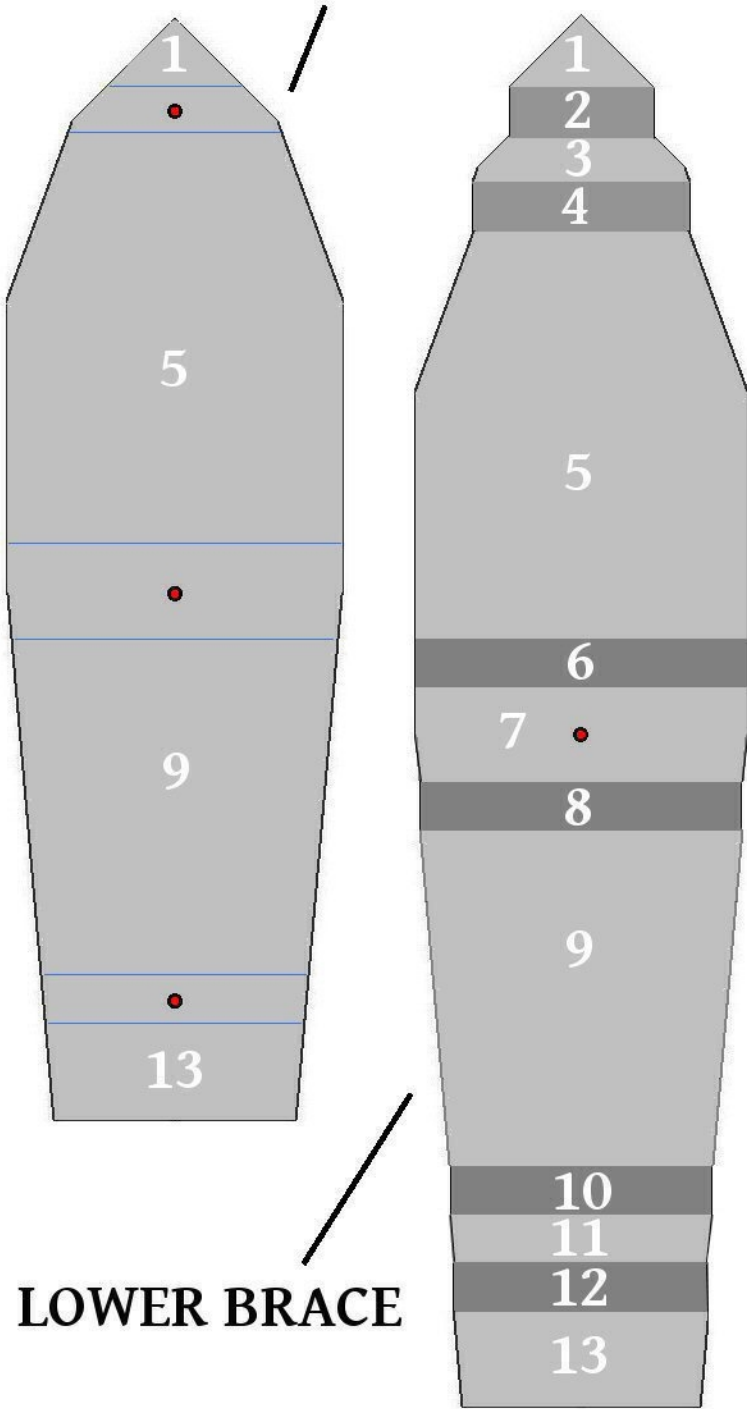

GHOST SHIP - Parts Page 1.

DECK PLATE

LOWER BRACE

MAST BRACE

UPPER
STARBOARD
HULL

UPPER
PORT
HULL

RUDDER

FOREPEAK

FOREPEAK
DECK

AFT SECTION

GHOST SHIP - Parts Page 3.

MAIN SHROUDS

MAIN TOP SHROUDS

MAIN TOP GALLANT SHROUDS

FORE SHROUDS

FORE TOP SHROUDS

GHOST SHIP - Parts Page 5.

FORE TOP GALLANT SHROUDS

MIZZEN SHROUDS

MIZZEN TOP SHROUDS

MIZZEN TOP GALLANT SHROUDS