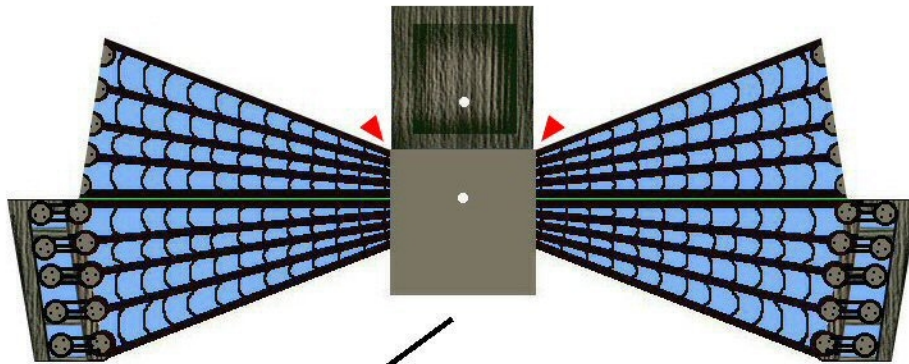

GHOST SHIP - Parts Page 1.

DECK PLATE

LOWER BRACE

MAST BRACE

UPPER
STARBOARD
HULL

UPPER
PORT
HULL

RUDDER

FOREPEAK

FOREPEAK
DECK

AFT SECTION

GHOST SHIP - Parts Page 3.

MAIN SHROUDS

MAIN TOP SHROUDS

MAIN TOP GALLANT SHROUDS

FORE SHROUDS

FORE TOP SHROUDS

GHOST SHIP - Parts Page 5.

FORE TOP GALLANT SHROUDS

MIZZEN SHROUDS

MIZZEN TOP SHROUDS

MIZZEN TOP GALLANT SHROUDS