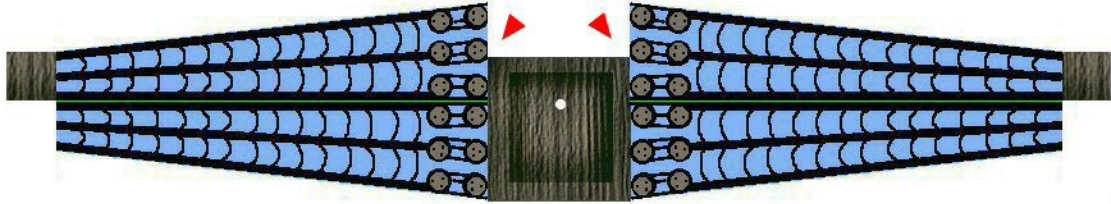

GHOST SHIP - Parts Page 1.

DECK PLATE

LOWER BRACE

MAST BRACE

UPPER
STARBOARD
HULL

UPPER
PORT
HULL

RUDDER

FOREPEAK

FOREPEAK
DECK

AFT SECTION

GHOST SHIP - Parts Page 3.

MAIN SHROUDS

MAIN TOP SHROUDS

MAIN TOP GALLANT SHROUDS

FORE SHROUDS

FORE TOP SHROUDS

GHOST SHIP - Parts Page 5.

FORE TOP GALLANT SHROUDS

MIZZEN SHROUDS

MIZZEN TOP SHROUDS

MIZZEN TOP GALLANT SHROUDS