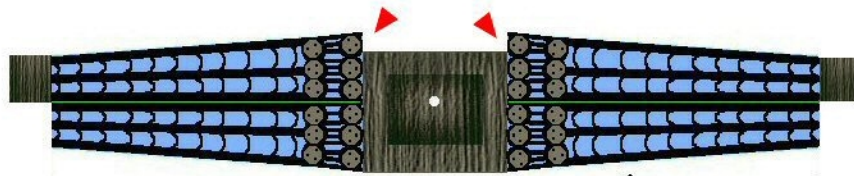

GHOST SHIP - Parts Page 1.

DECK PLATE

LOWER BRACE

MAST BRACE

UPPER
STARBOARD
HULL

UPPER
PORT
HULL

RUDDER

FOREPEAK

FOREPEAK
DECK

AFT SECTION

GHOST SHIP - Parts Page 3.

MAIN SHROUDS

MAIN TOP SHROUDS

MAIN TOP GALLANT SHROUDS

FORE SHROUDS

FORE TOP SHROUDS

GHOST SHIP - Parts Page 5.

FORE TOP GALLANT SHROUDS

MIZZEN SHROUDS

MIZZEN TOP SHROUDS

MIZZEN TOP GALLANT SHROUDS