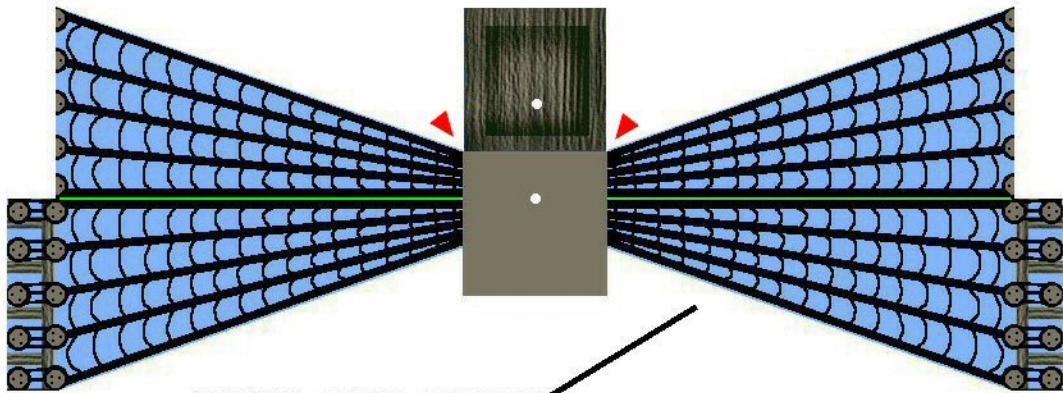

GHOST SHIP - Parts Page 1.

DECK PLATE

LOWER BRACE

MAST BRACE

UPPER
STARBOARD
HULL

UPPER
PORT
HULL

RUDDER

FOREPEAK

FOREPEAK
DECK

AFT SECTION

GHOST SHIP - Parts Page 3.

MAIN SHROUDS

MAIN TOP SHROUDS

MAIN TOP GALLANT SHROUDS

FORE SHROUDS

FORE TOP SHROUDS

GHOST SHIP - Parts Page 5.

FORE TOP GALLANT SHROUDS

MIZZEN SHROUDS

MIZZEN TOP SHROUDS

MIZZEN TOP GALLANT SHROUDS