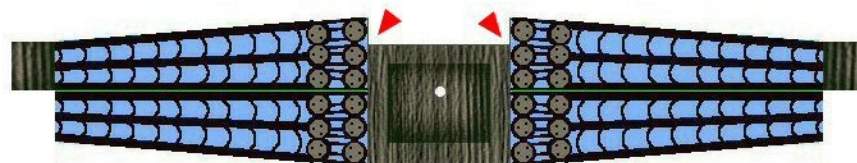

GHOST SHIP - Parts Page 1.

DECK PLATE

LOWER BRACE

MAST BRACE

UPPER
STARBOARD
HULL

UPPER
PORT
HULL

RUDDER

FOREPEAK

FOREPEAK
DECK

AFT SECTION

GHOST SHIP - Parts Page 3.

MAIN SHROUDS

MAIN TOP SHROUDS

MAIN TOP GALLANT SHROUDS

FORE SHROUDS

FORE TOP SHROUDS

GHOST SHIP - Parts Page 5.

FORE TOP GALLANT SHROUDS

MIZZEN SHROUDS

MIZZEN TOP SHROUDS

MIZZEN TOP GALLANT SHROUDS