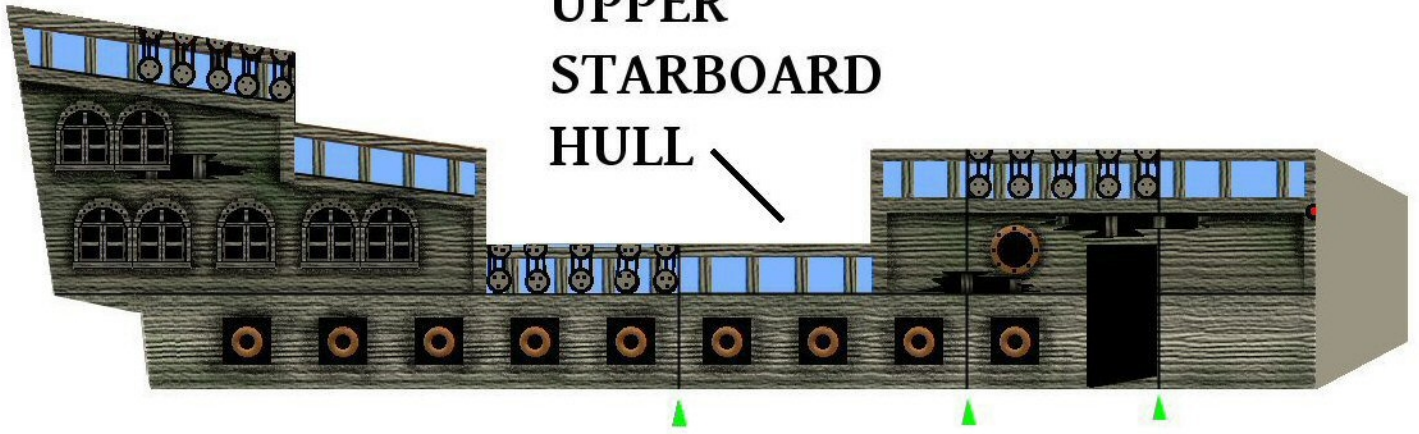

GHOST SHIP - Parts Page 1.

DECK PLATE

LOWER BRACE

MAST BRACE

UPPER
STARBOARD
HULL

UPPER
PORT
HULL

RUDDER

FOREPEAK

FOREPEAK
DECK

AFT SECTION

GHOST SHIP - Parts Page 3.

MAIN SHROUDS

MAIN TOP SHROUDS

MAIN TOP GALLANT SHROUDS

FORE SHROUDS

FORE TOP SHROUDS

GHOST SHIP - Parts Page 5.

FORE TOP GALLANT SHROUDS

MIZZEN SHROUDS

MIZZEN TOP SHROUDS

MIZZEN TOP GALLANT SHROUDS