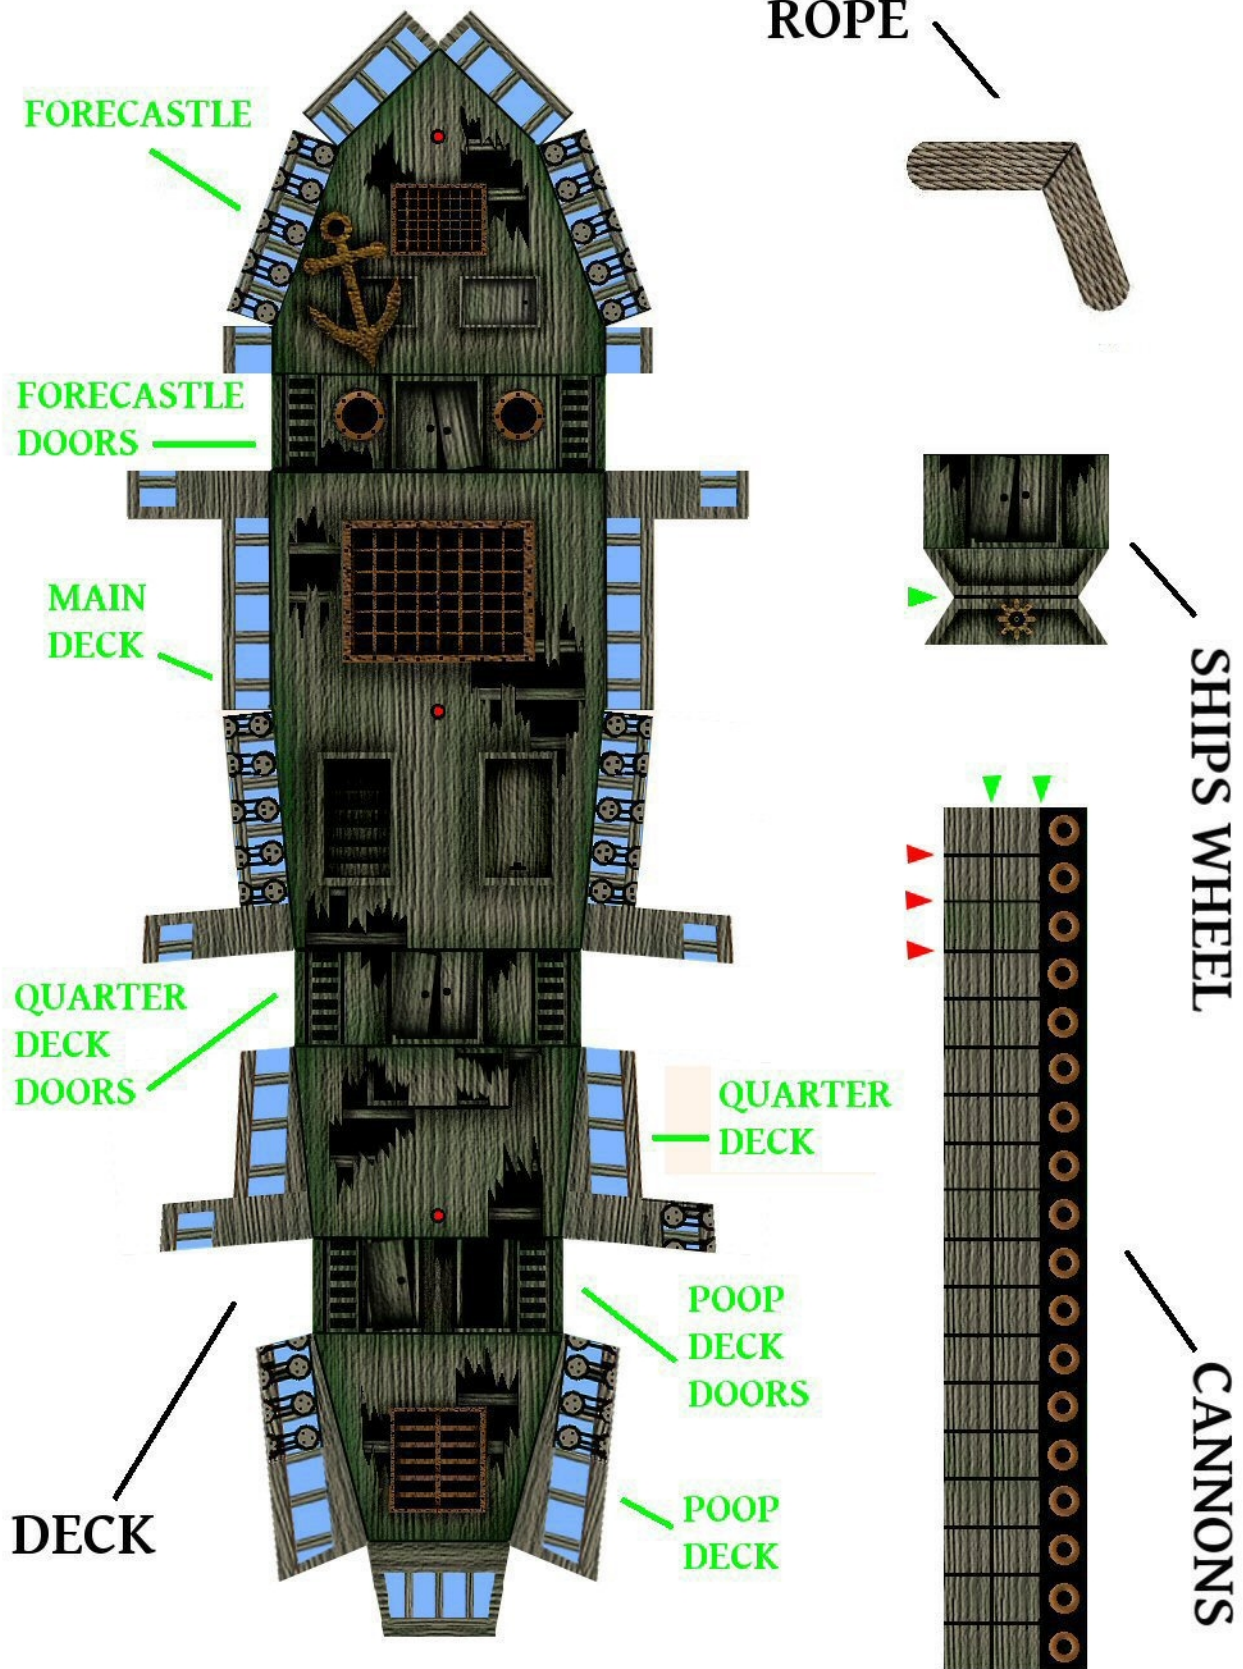

GHOST SHIP - Parts Page 1.

DECK PLATE

LOWER BRACE

MAST BRACE

UPPER
STARBOARD
HULL

UPPER
PORT
HULL

RUDDER

FOREPEAK

FOREPEAK
DECK

AFT SECTION

GHOST SHIP - Parts Page 3.

MAIN SHROUDS

MAIN TOP SHROUDS

MAIN TOP GALLANT SHROUDS

FORE SHROUDS

FORE TOP SHROUDS

GHOST SHIP - Parts Page 5.

FORE TOP GALLANT SHROUDS

MIZZEN SHROUDS

MIZZEN TOP SHROUDS

MIZZEN TOP GALLANT SHROUDS