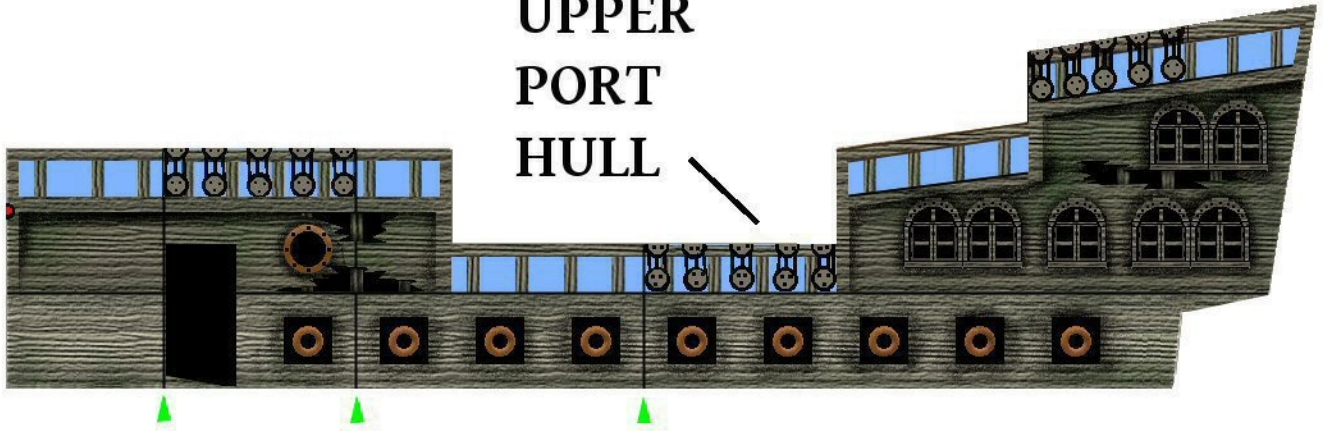

GHOST SHIP - Parts Page 1.

DECK PLATE

LOWER BRACE

MAST BRACE

UPPER
STARBOARD
HULL

UPPER
PORT
HULL

RUDDER

FOREPEAK

FOREPEAK
DECK

AFT SECTION

GHOST SHIP - Parts Page 3.

MAIN SHROUDS

MAIN TOP SHROUDS

MAIN TOP GALLANT SHROUDS

FORE SHROUDS

FORE TOP SHROUDS

GHOST SHIP - Parts Page 5.

FORE TOP GALLANT SHROUDS

MIZZEN SHROUDS

MIZZEN TOP SHROUDS

MIZZEN TOP GALLANT SHROUDS