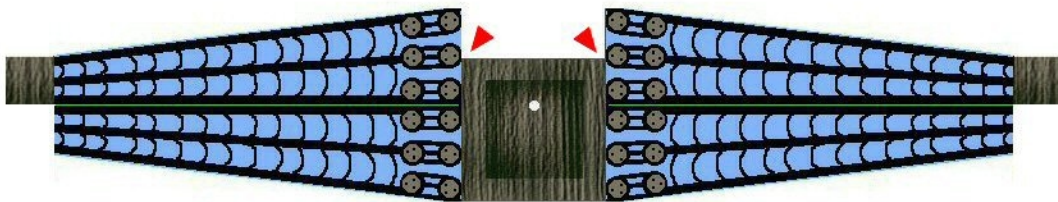

GHOST SHIP - Parts Page 1.

DECK PLATE

LOWER BRACE

MAST BRACE

UPPER
STARBOARD
HULL

UPPER
PORT
HULL

RUDDER

FOREPEAK

FOREPEAK
DECK

AFT SECTION

GHOST SHIP - Parts Page 3.

MAIN SHROUDS

MAIN TOP SHROUDS

MAIN TOP GALLANT SHROUDS

FORE SHROUDS

FORE TOP SHROUDS

GHOST SHIP - Parts Page 5.

FORE TOP GALLANT SHROUDS

MIZZEN SHROUDS

MIZZEN TOP SHROUDS

MIZZEN TOP GALLANT SHROUDS