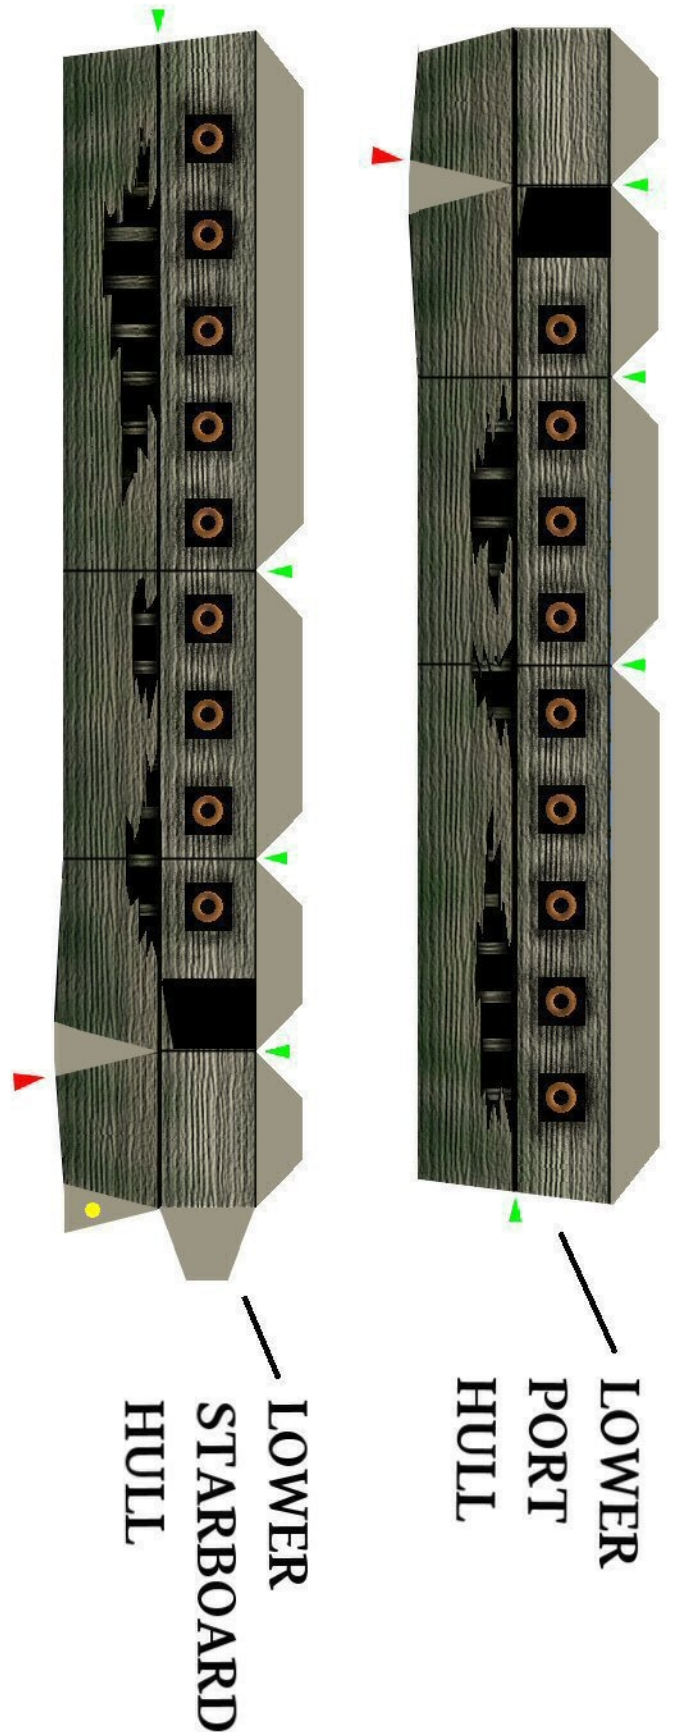

GHOST SHIP - Parts Page 1.

DECK PLATE

LOWER BRACE

MAST BRACE

UPPER
STARBOARD
HULL

UPPER
PORT
HULL

RUDDER

FOREPEAK

FOREPEAK
DECK

AFT SECTION

GHOST SHIP - Parts Page 3.

MAIN SHROUDS

MAIN TOP SHROUDS

MAIN TOP GALLANT SHROUDS

FORE SHROUDS

FORE TOP SHROUDS

GHOST SHIP - Parts Page 5.

FORE TOP GALLANT SHROUDS

MIZZEN SHROUDS

MIZZEN TOP SHROUDS

MIZZEN TOP GALLANT SHROUDS