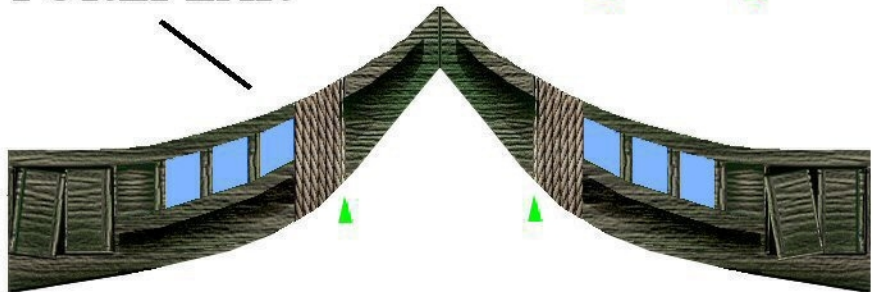

GHOST SHIP - Parts Page 1.

DECK PLATE

LOWER BRACE

MAST BRACE

UPPER
STARBOARD
HULL

UPPER
PORT
HULL

RUDDER

FOREPEAK

FOREPEAK
DECK

AFT SECTION

GHOST SHIP - Parts Page 3.

MAIN SHROUDS

MAIN TOP SHROUDS

MAIN TOP GALLANT SHROUDS

FORE SHROUDS

FORE TOP SHROUDS