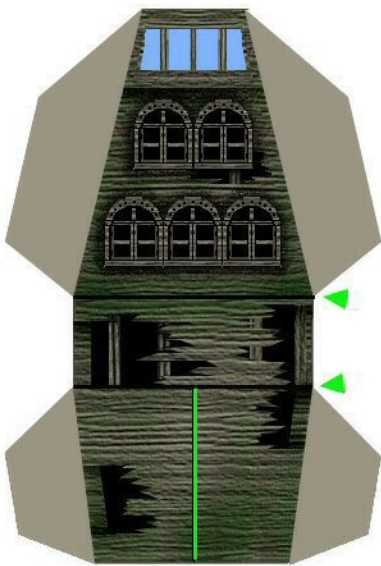

GHOST SHIP - Parts Page 1.

DECK PLATE

LOWER BRACE

MAST BRACE

UPPER
STARBOARD
HULL

UPPER
PORT
HULL

RUDDER

FOREPEAK

FOREPEAK
DECK

AFT SECTION

GHOST SHIP - Parts Page 3.

MAIN SHROUDS

MAIN TOP SHROUDS

MAIN TOP GALLANT SHROUDS

FORE SHROUDS

FORE TOP SHROUDS