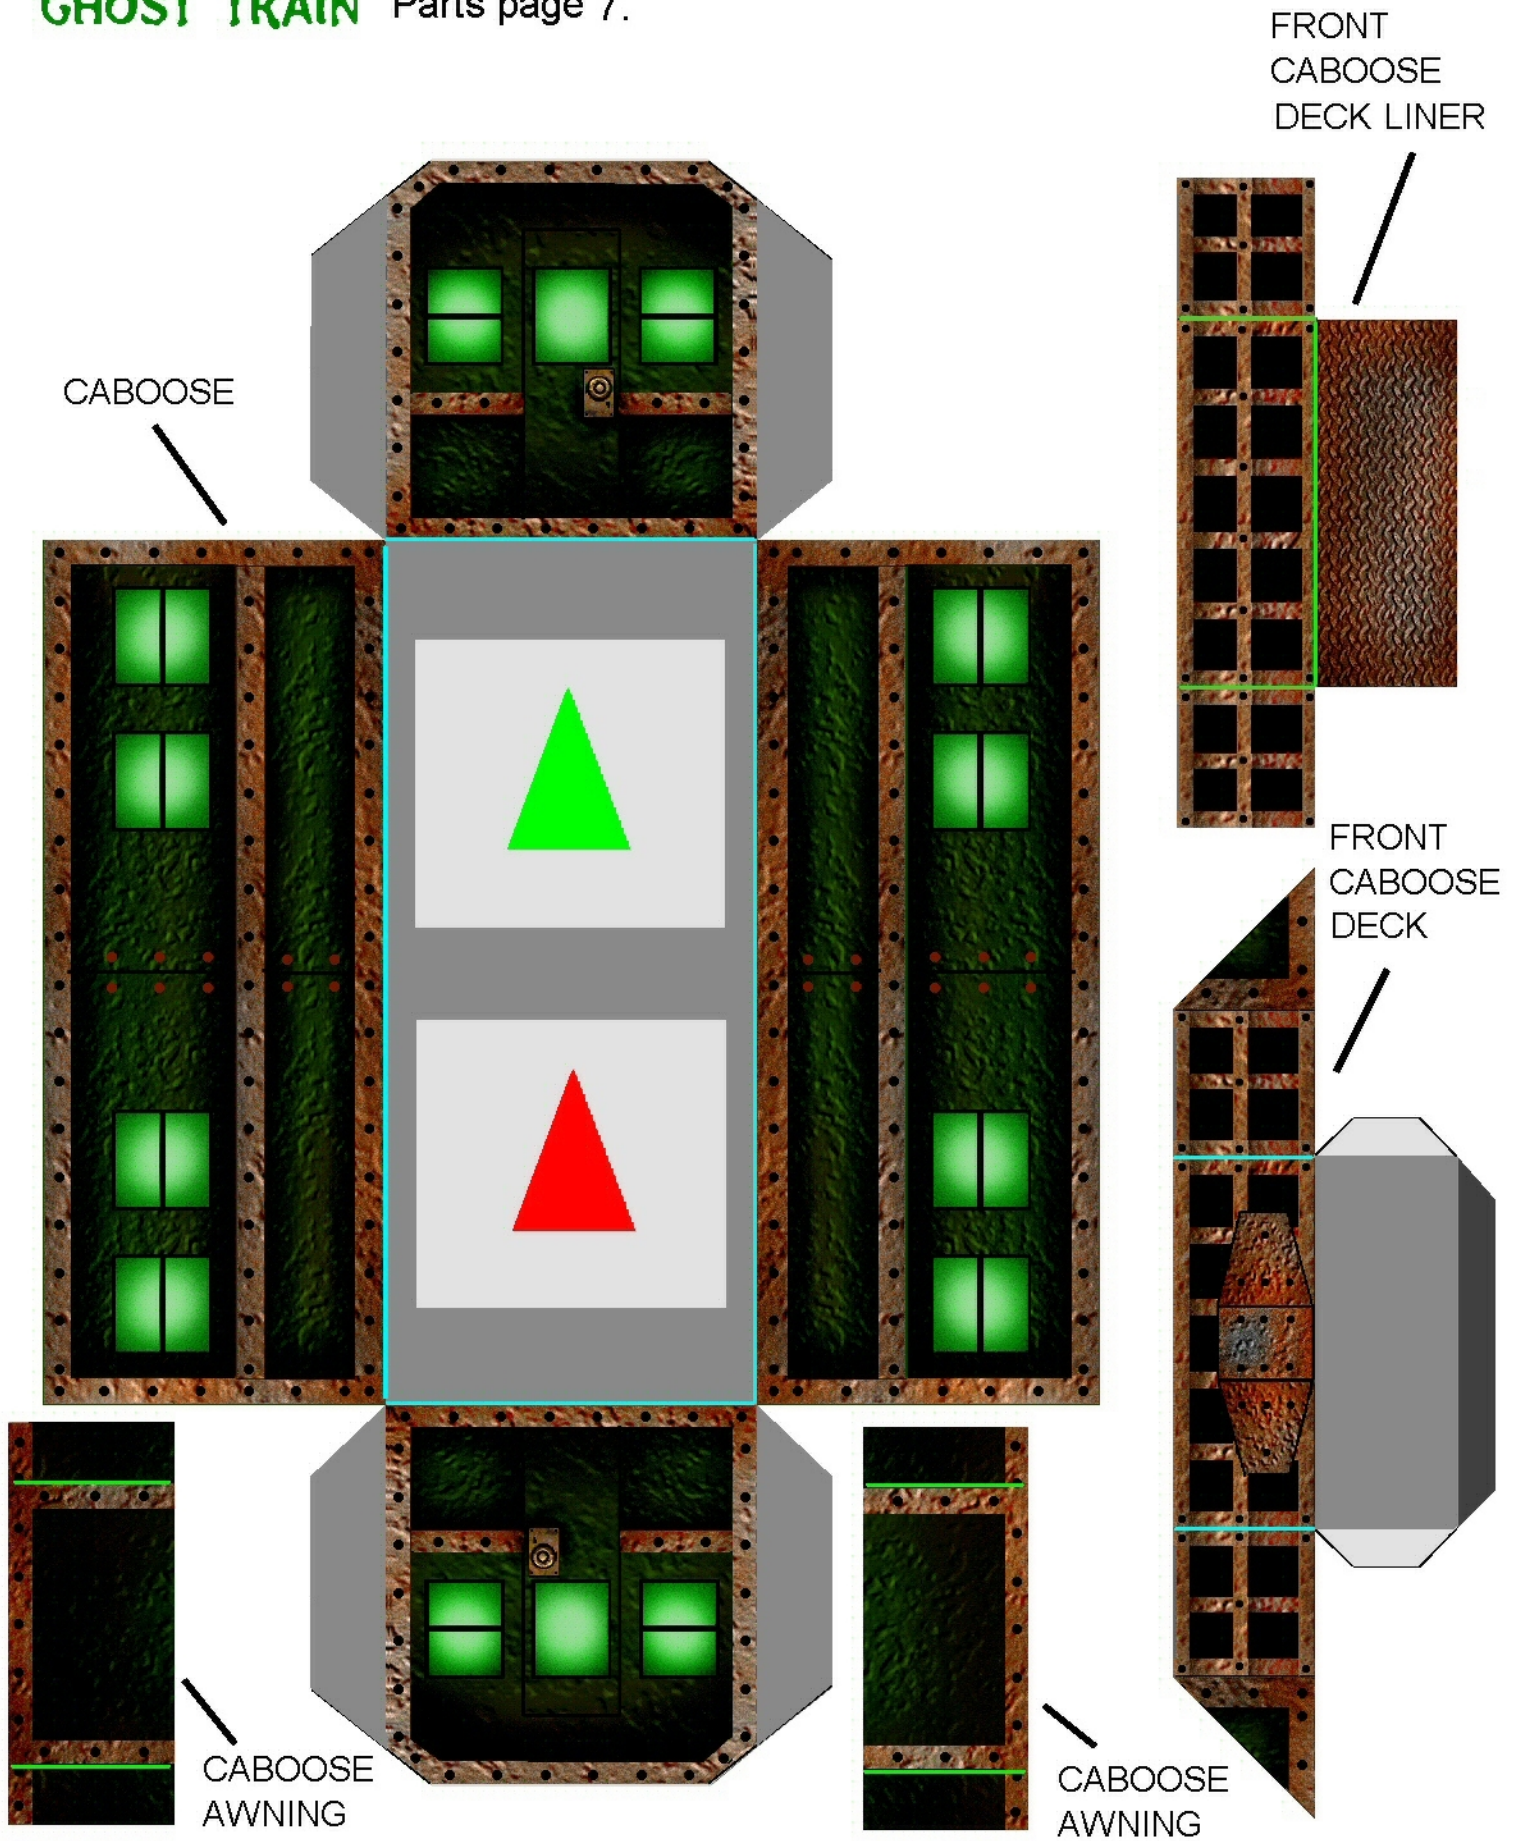

GHOST TRAIN Parts page 7.