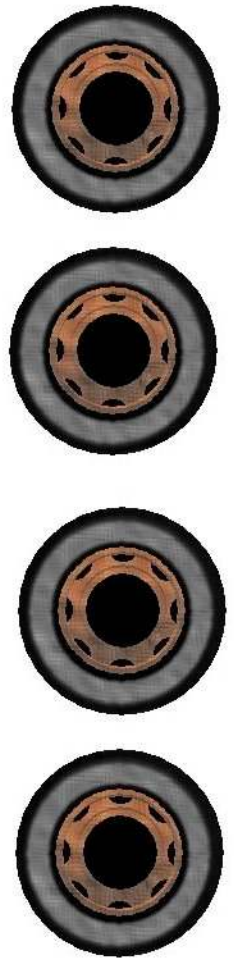

THE HAUNTED CAR PARTS PAGE 1.

HEADLIGHTS

FRONT BUMPER

FRONT BUMPER BRACE

CENTER PANEL

SIDE PANEL

THE HAUNTED CAR PARTS PAGE 2.

LEFT FENDER PIECE

RIGHT FENDER PIECE

INNER WHEELS

REAR BUMPER

REAR BUMPER BRACE

THE HAUNTED CAR PARTS PAGE 3.

HEADLIGHTS

FRONT BUMPER

FRONT BUMPER BRACE

CENTER PANEL

SIDE PANEL

THE HAUNTED CAR PARTS PAGE 4.