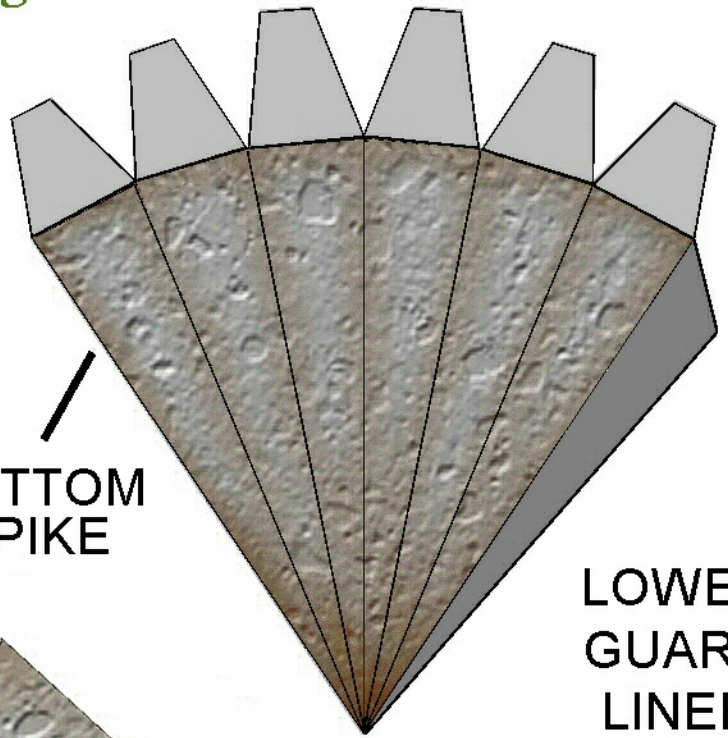

MORNING STAR Parts Page 1.

SPHERE A

UPPER GUARD

UPPER GUARD LINER

MORNING STAR Parts Page 2.

TOP SPIKE

BOTTOM SPIKE

LOWER GUARD LINER

SPHERE B

LOWER GUARD

MORNING STAR Parts Page 3.

MORNING STAR Parts Page 4.

MORNING STAR Parts Page 5.

HANDLE
WRAP

SPIKES

MORNING STAR Parts Page 6.