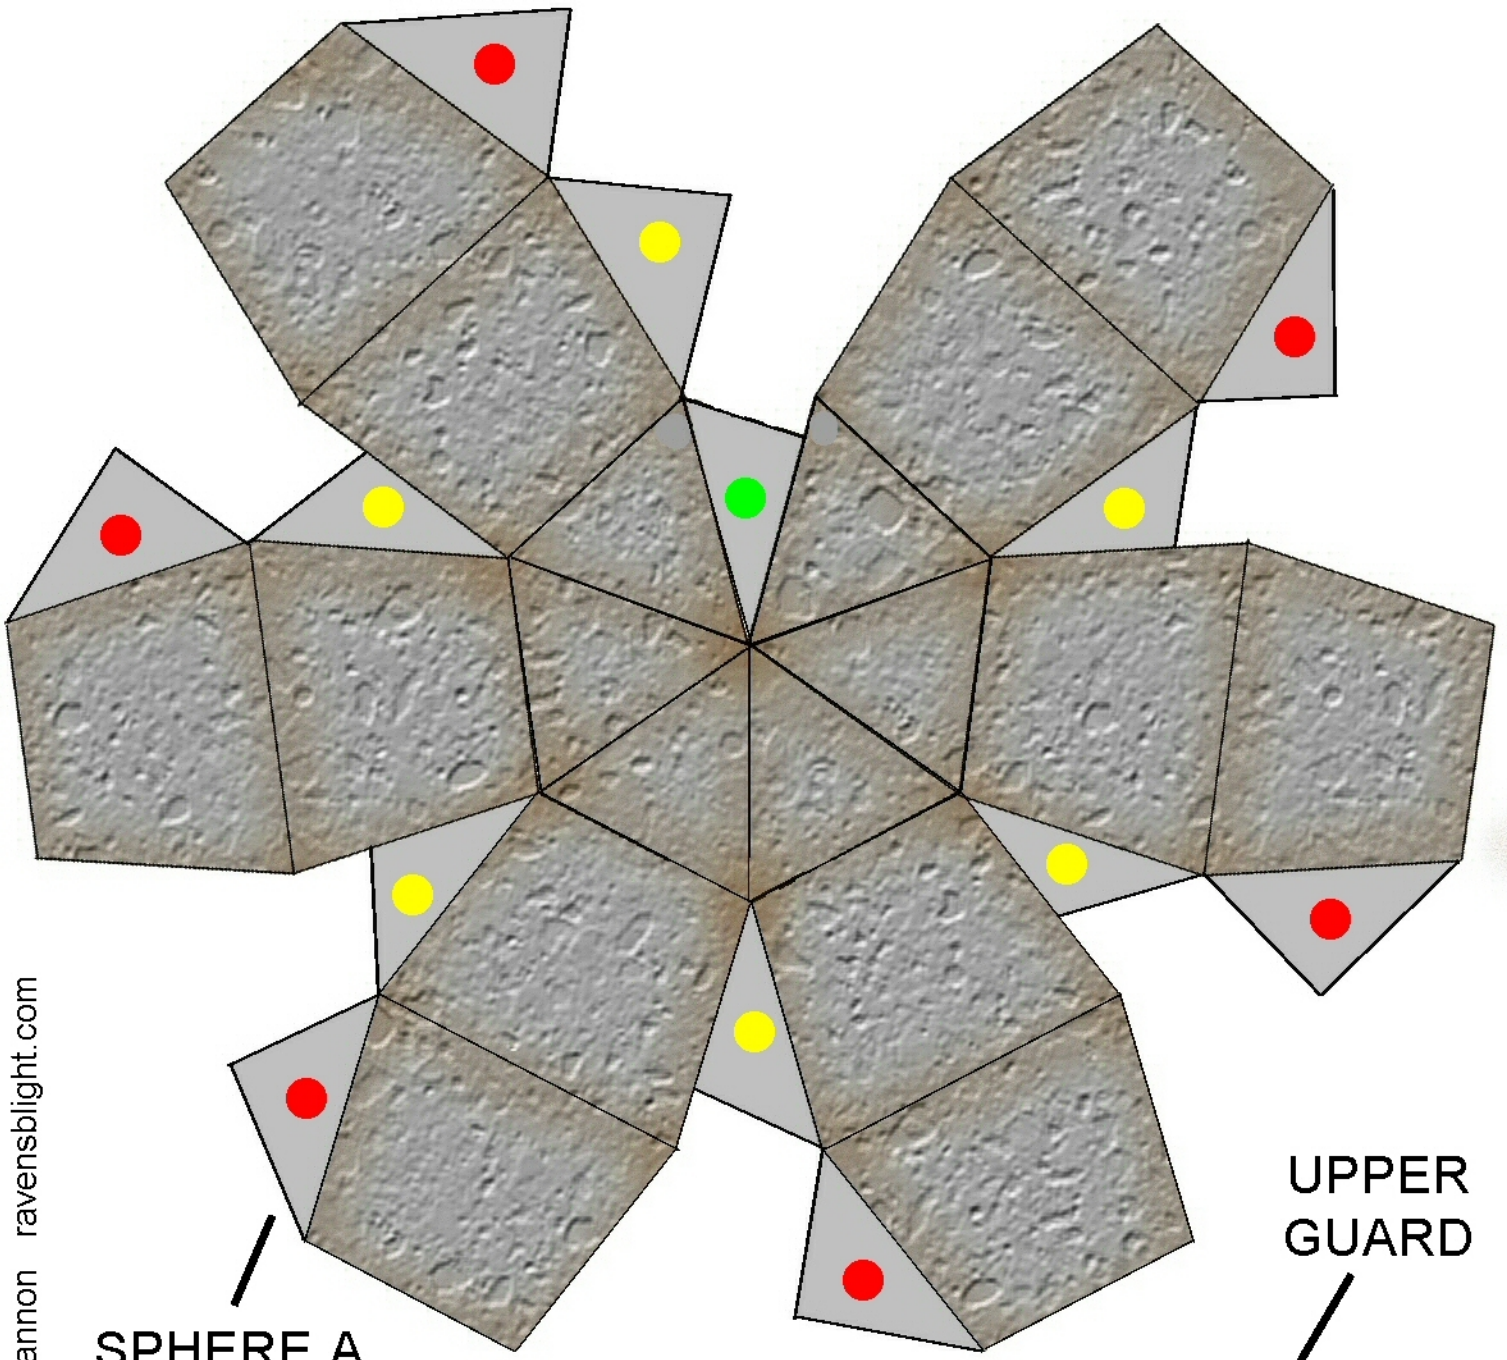

MORNING STAR Parts Page 1.

SPHERE A

UPPER GUARD

UPPER GUARD LINER

MORNING STAR Parts Page 2.

TOP SPIKE

BOTTOM SPIKE

LOWER GUARD LINER

SPHERE B

LOWER GUARD

MORNING STAR Parts Page 3.

MORNING STAR Parts Page 4.

MORNING STAR Parts Page 5.

HANDLE
WRAP

SPIKES

MORNING STAR Parts Page 6.