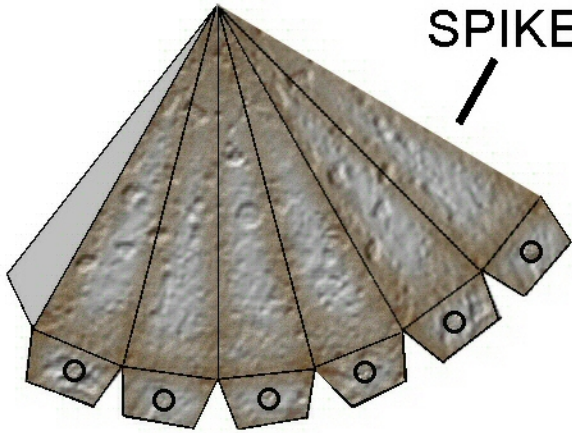

MORNING STAR Parts Page 1.

SPHERE A

UPPER GUARD

UPPER GUARD LINER

MORNING STAR Parts Page 2.

TOP SPIKE

BOTTOM SPIKE

LOWER GUARD LINER

SPHERE B

LOWER GUARD

MORNING STAR Parts Page 3.

MORNING STAR Parts Page 4.

MORNING STAR Parts Page 5.

HANDLE
WRAP

SPIKES

MORNING STAR Parts Page 6.