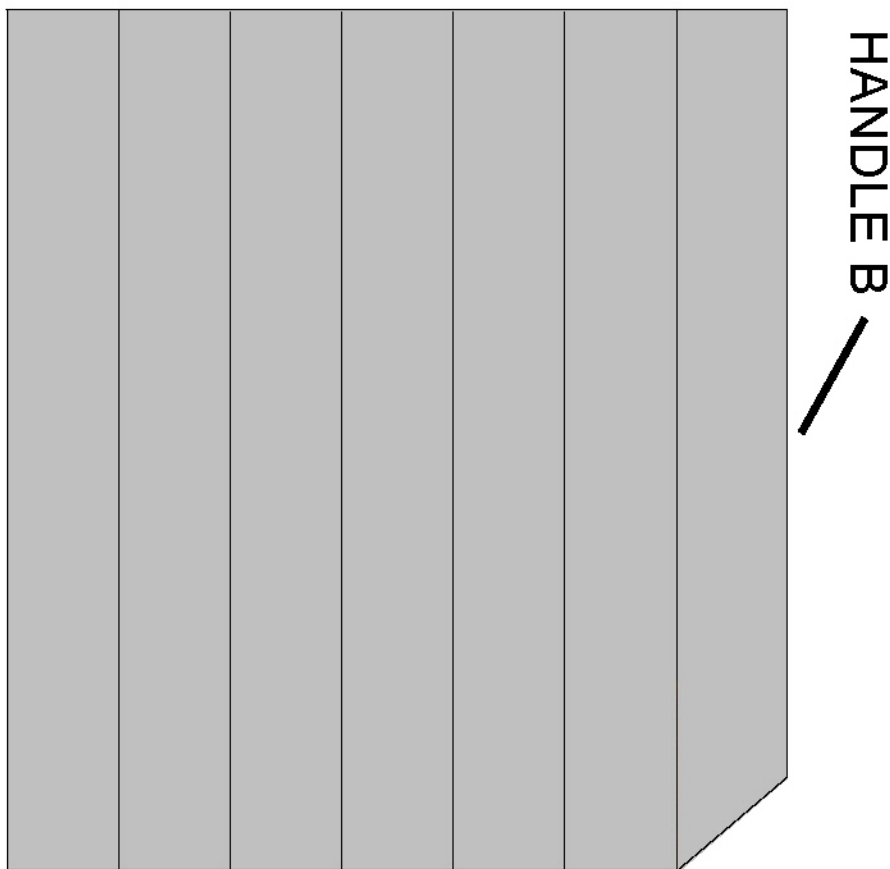

MORNING STAR Parts Page 1.

SPHERE A

UPPER GUARD

UPPER GUARD LINER

MORNING STAR Parts Page 2.

TOP SPIKE

BOTTOM SPIKE

LOWER GUARD LINER

SPHERE B

LOWER GUARD

MORNING STAR Parts Page 3.

MORNING STAR Parts Page 4.

MORNING STAR Parts Page 5.

HANDLE
WRAP

SPIKES

MORNING STAR Parts Page 6.