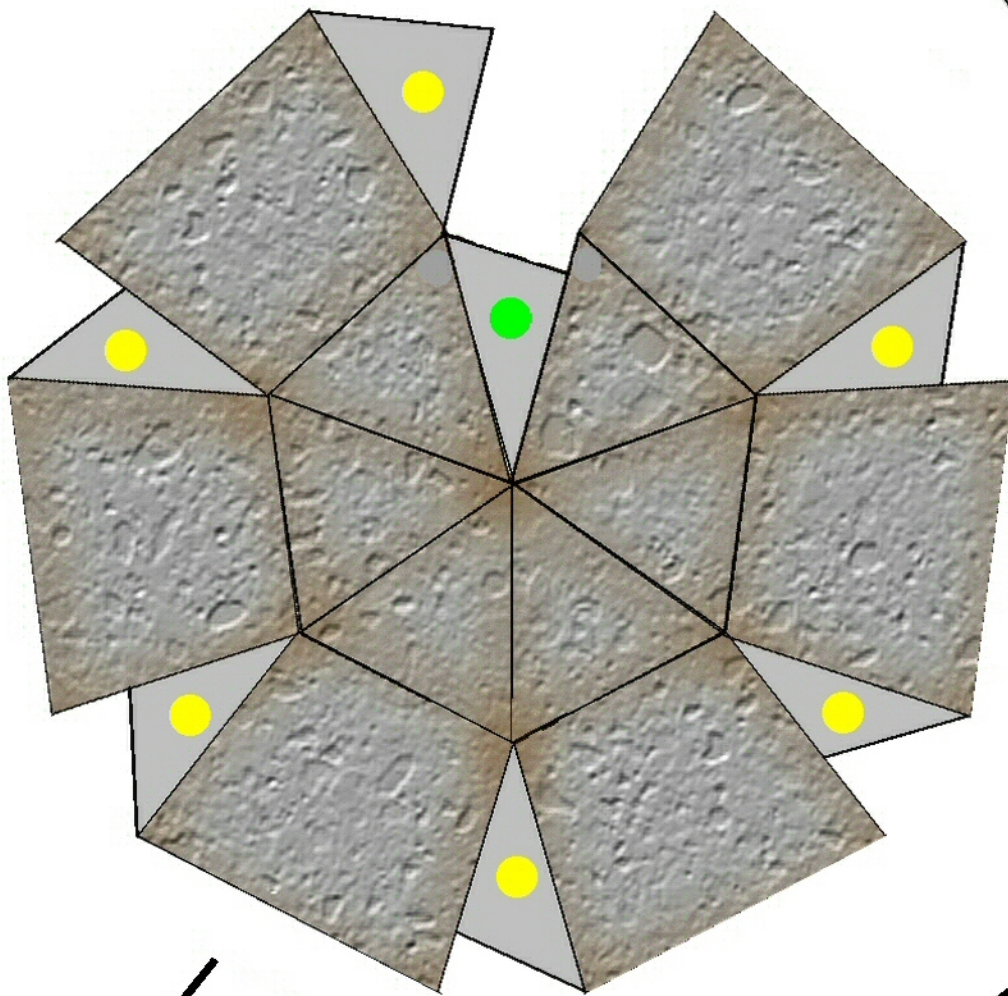

MORNING STAR Parts Page 1.

SPHERE A

UPPER GUARD

UPPER GUARD LINER

MORNING STAR Parts Page 2.

TOP SPIKE

BOTTOM SPIKE

LOWER GUARD LINER

SPHERE B

LOWER GUARD

MORNING STAR Parts Page 3.

MORNING STAR Parts Page 4.

MORNING STAR Parts Page 5.

HANDLE
WRAP

SPIKES

MORNING STAR Parts Page 6.