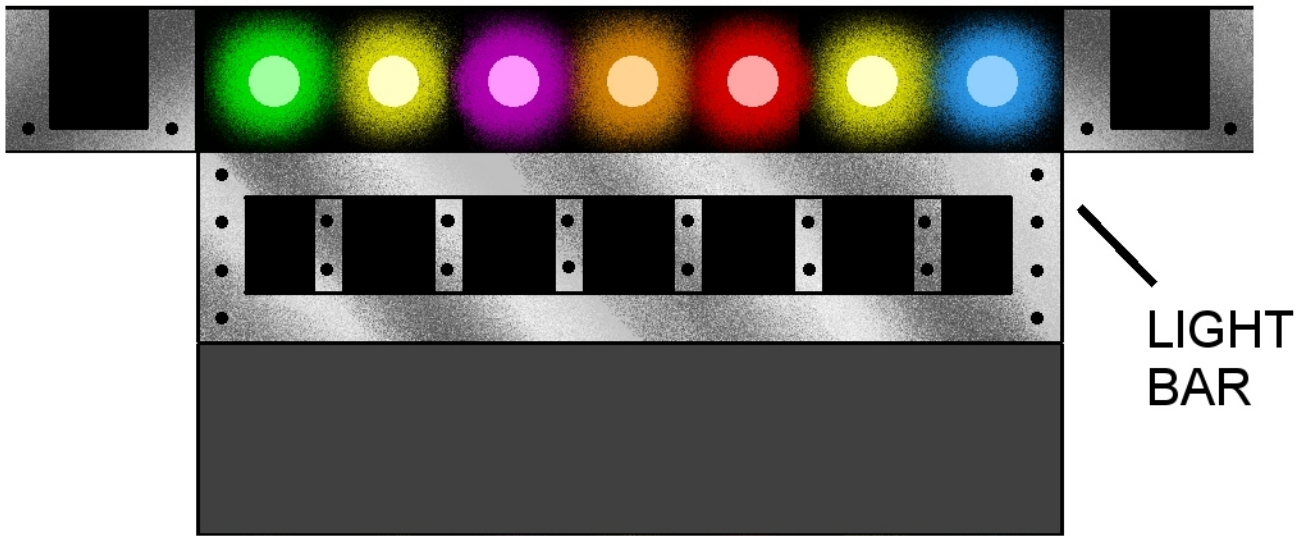

NASH Parts Page 1

MICROPHONE STAND

MICROPHONE

LEFT STACK

RIGHT STACK

/
LEFT STRUT

/
BRACE

/
RIGHT STRUT