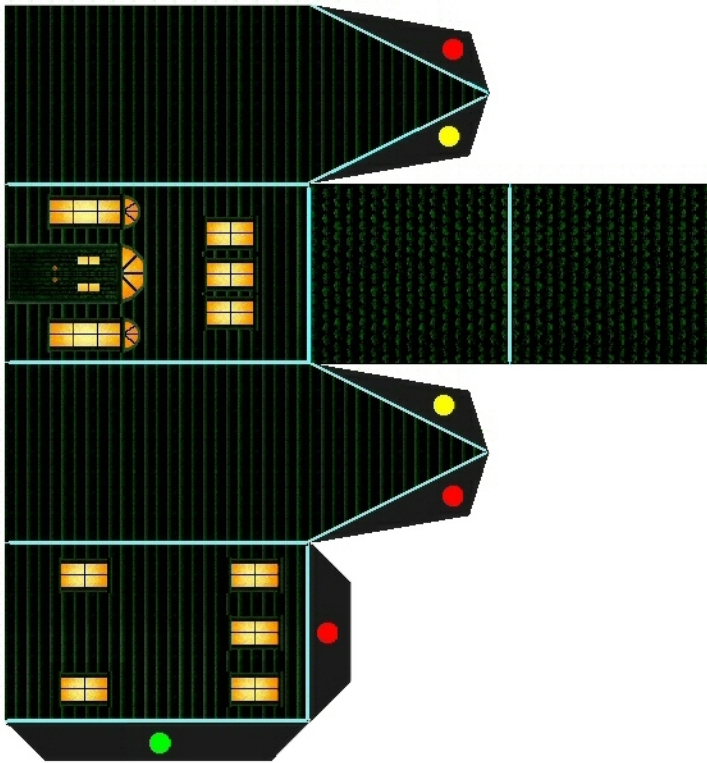

ORANGE HAUNTED HOUSE Parts Page 1.

Copyright 2015 by Ray O'Bannon ravensblight.com

HOUSE

SIDE

FRONT

FRONT

SIDE

ORANGE HAUNTED HOUSE Parts Page 3.

TREE  
BASE

TREE (Top)

BASE

TREE (Bottom)

TREE (Top)

FRONT FENCE

TREE (Bottom)