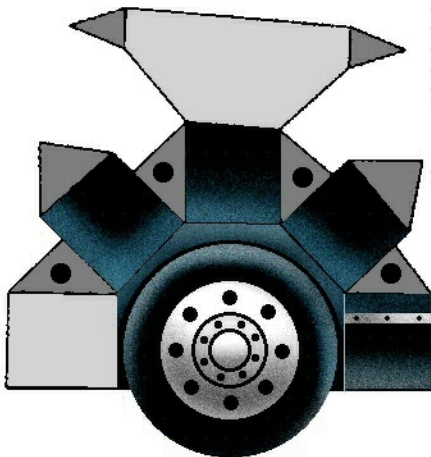

THE PHANTOM SEMI - Parts Page 1.

Copyright 2015 by Ray O'Bannon ravensblight.com

THE PHANTOM SEMI - Parts Page 2.

THE PHANTOM SEMI - Parts Page 3.

LEFT
REAR
WHEELS

VISOR

RIGHT
REAR
WHEELS

LEFT
MIRROR

RIGHT
MIRROR

LEFT
FRONT
WHEEL

RIGHT
FRONT
WHEEL

THE PHANTOM SEMI - Parts Page 4.

FRONT BUMPER

LEFT BREATHER

RIGHT BREATHER

REAR BUMPER

HEAT SHIELDS

LENGTH OF STACKS

2.5"

THE PHANTOM SEMI - Parts Page 5.

TANK A

THE PHANTOM SEMI - Parts Page 6.

TRAILER
FRAME A

TRAILER
BUMPER