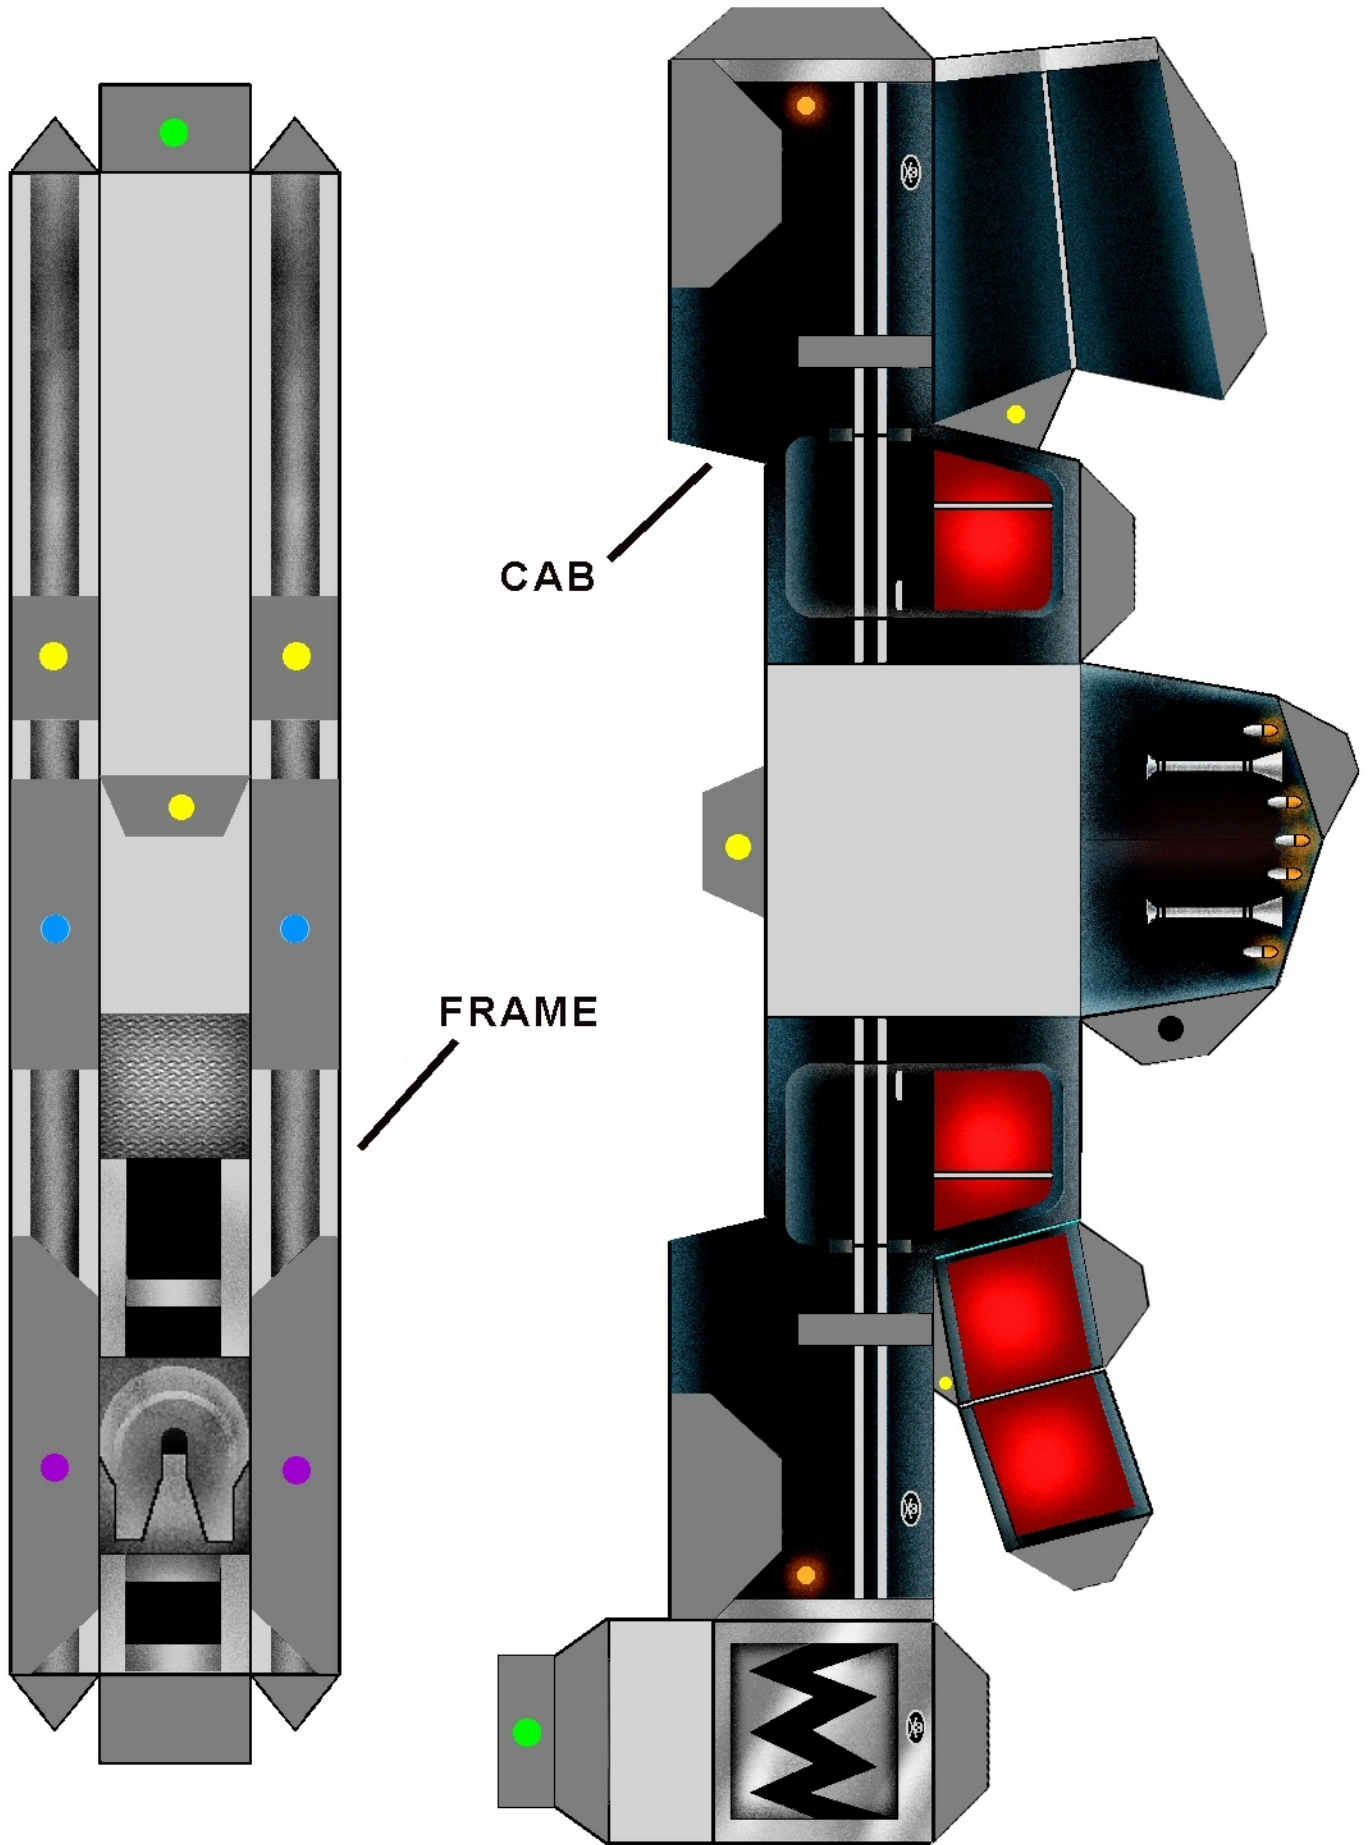

THE PHANTOM SEMI - Parts Page 1.

Copyright 2015 by Ray O'Bannon ravensblight.com

THE PHANTOM SEMI - Parts Page 2.

THE PHANTOM SEMI - Parts Page 3.

LEFT
REAR
WHEELS

VISOR

RIGHT
REAR
WHEELS

LEFT
MIRROR

RIGHT
MIRROR

LEFT
FRONT
WHEEL

RIGHT
FRONT
WHEEL

THE PHANTOM SEMI - Parts Page 4.

FRONT BUMPER

LEFT BREATHER

RIGHT BREATHER

REAR BUMPER

HEAT SHIELDS

LENGTH OF STACKS

2.5"

THE PHANTOM SEMI - Parts Page 5.

TANK A

THE PHANTOM SEMI - Parts Page 6.

TRAILER
FRAME A

TRAILER
BUMPER

TANK B

THE PHANTOM SEMI - Parts Page 7.