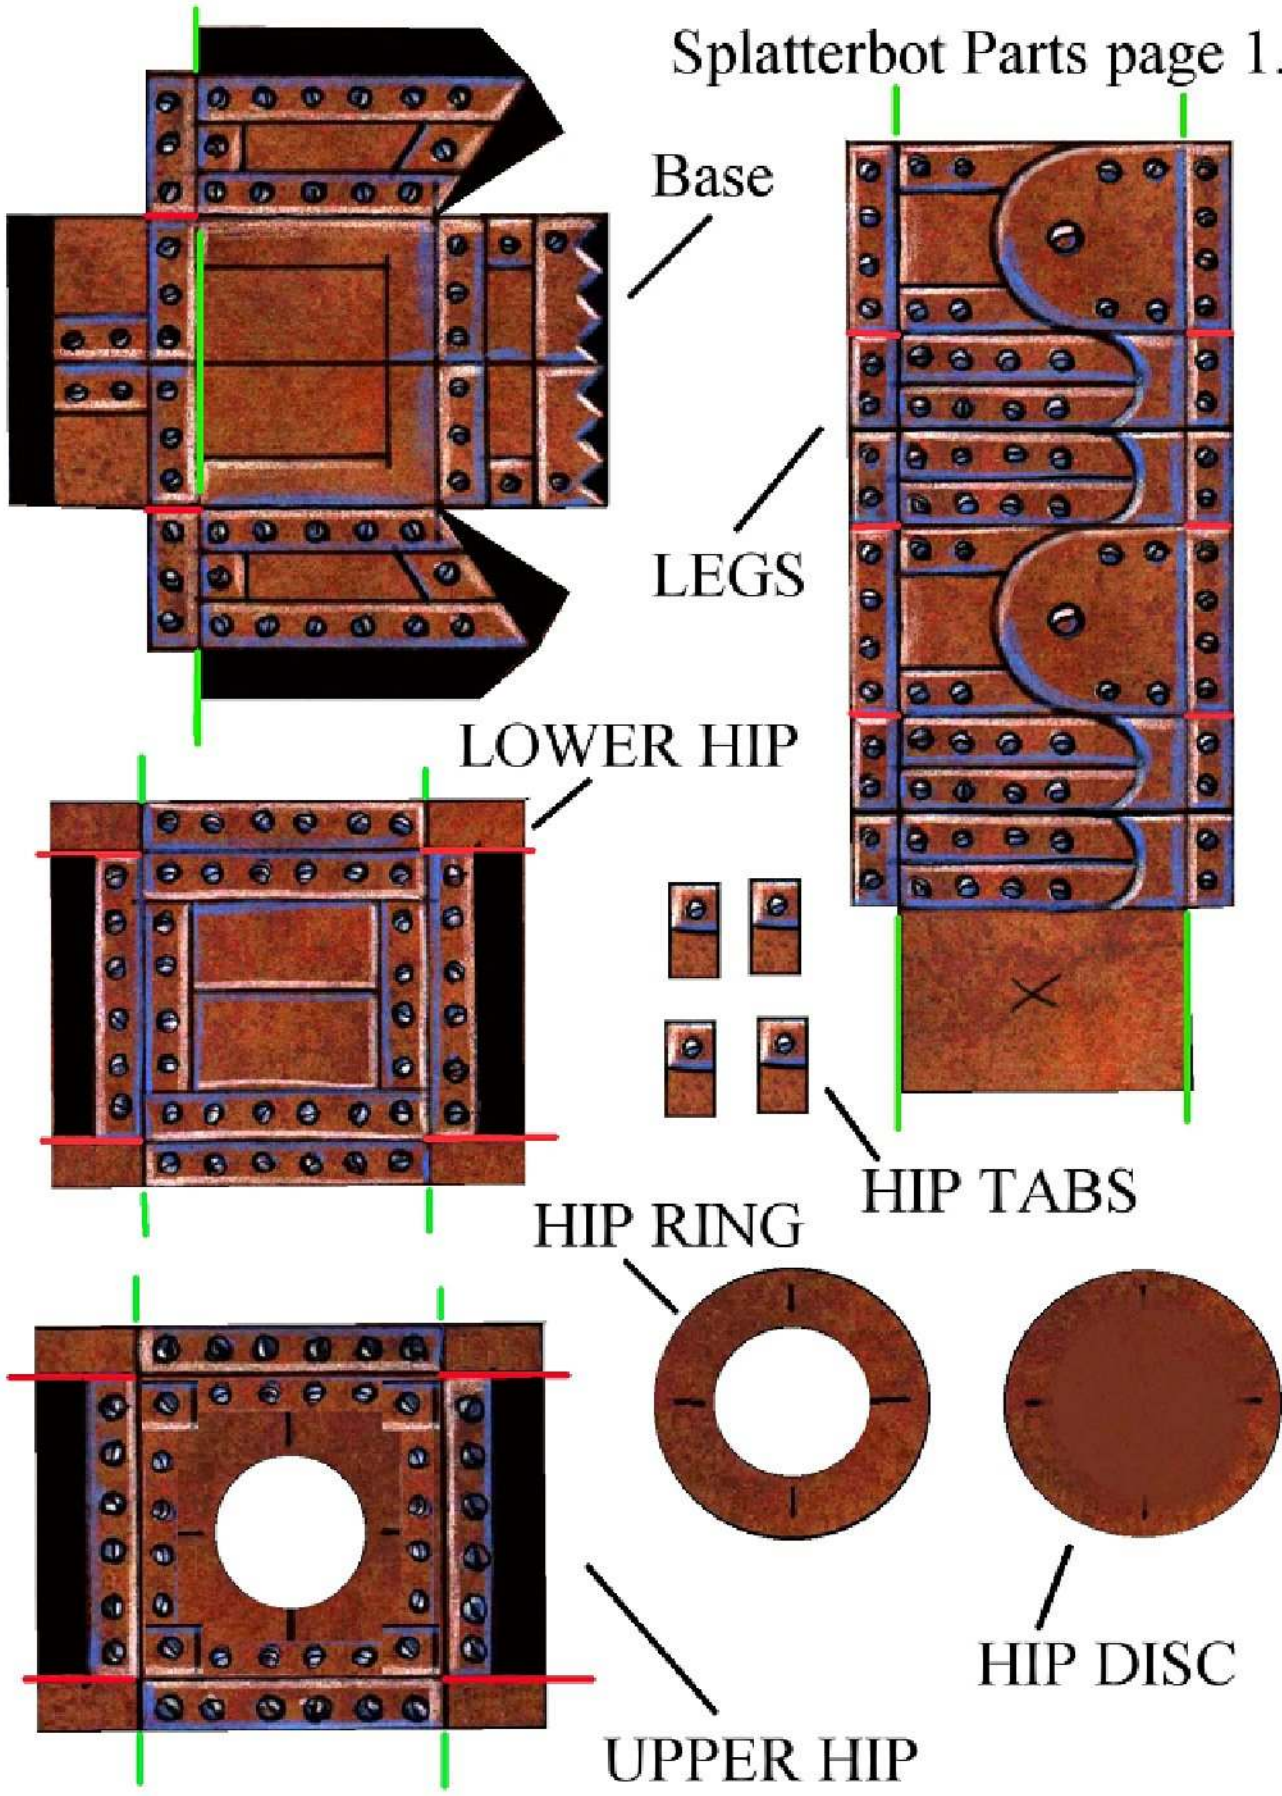

Splatterbot Parts page 1.

SPLATTERBOT PARTS PAGE2.

Splatterbot Parts Page 3.

UPPER ARMS

ARM CONNECTORS

lower arms

HACHET

HACHET BRACE

CLAWS

DANGER
HIGH VOLTAGE

BACK PLATE

LASER

LINER

SPLATTERBOT PARTS PAGE 5.

EYE MONSTER

JAW

HEAD