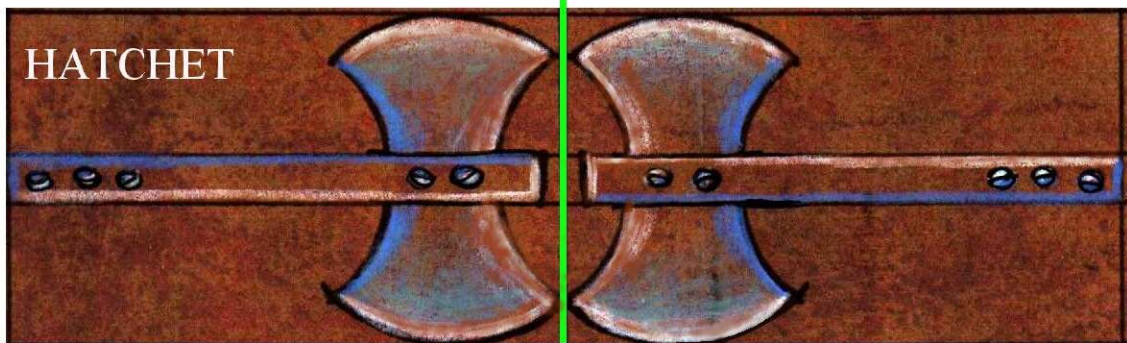

Splatterbot Parts page 1.

SPLATTERBOT PARTS PAGE2.

Splatterbot Parts Page 3.

UPPER ARMS

ARM CONNECTORS

lower arms

HACHET

HACHET BRACE

CLAWS

DANGER
HIGH VOLTAGE

BACK PLATE

LASER

LINER

SPLATTERBOT PARTS PAGE 5.

EYE MONSTER

JAW

HEAD