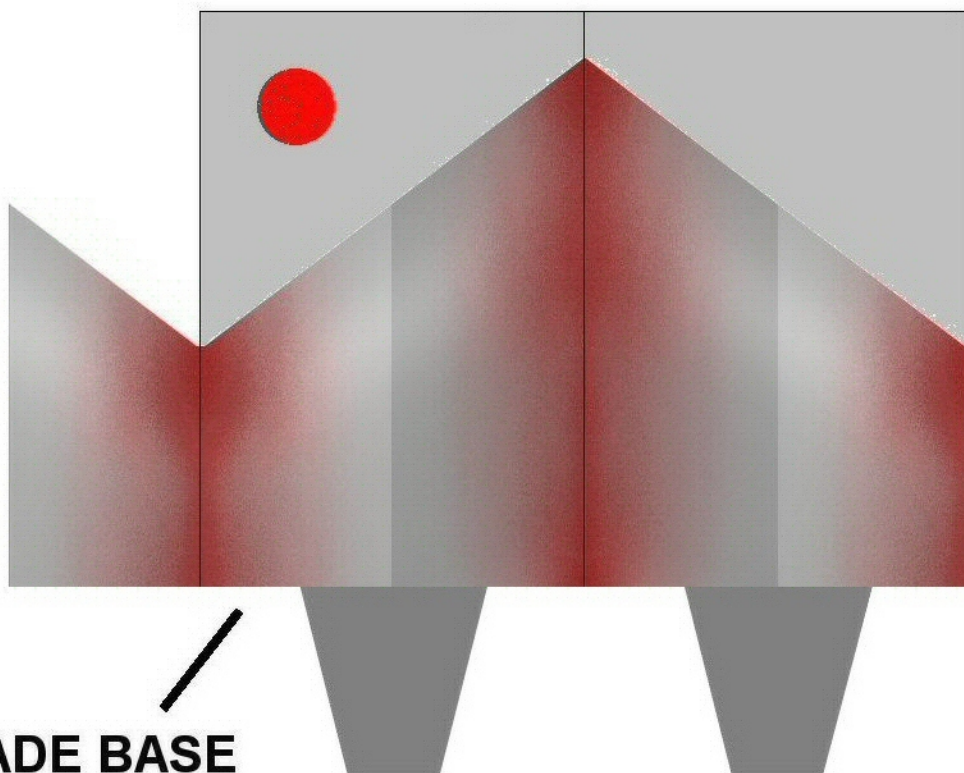

SILVER VAMPIRE SWORD Parts Page 1.

BLADE DECORATIONS

GUARDS

POMMELS

QUILLIAN TEMPLATE

GRIP

GUARD TEMPLATE

POMMEL B
TEMPLATE

POMMEL A TEMPLATE

POMMEL B
X2

SILVER VAMPIRE SWORD Parts Page 3.

HANDLE

BLADE BASE

BLADE CENTER

BLADE TIP

SILVER VAMPIRE SWORD Parts Page 6.