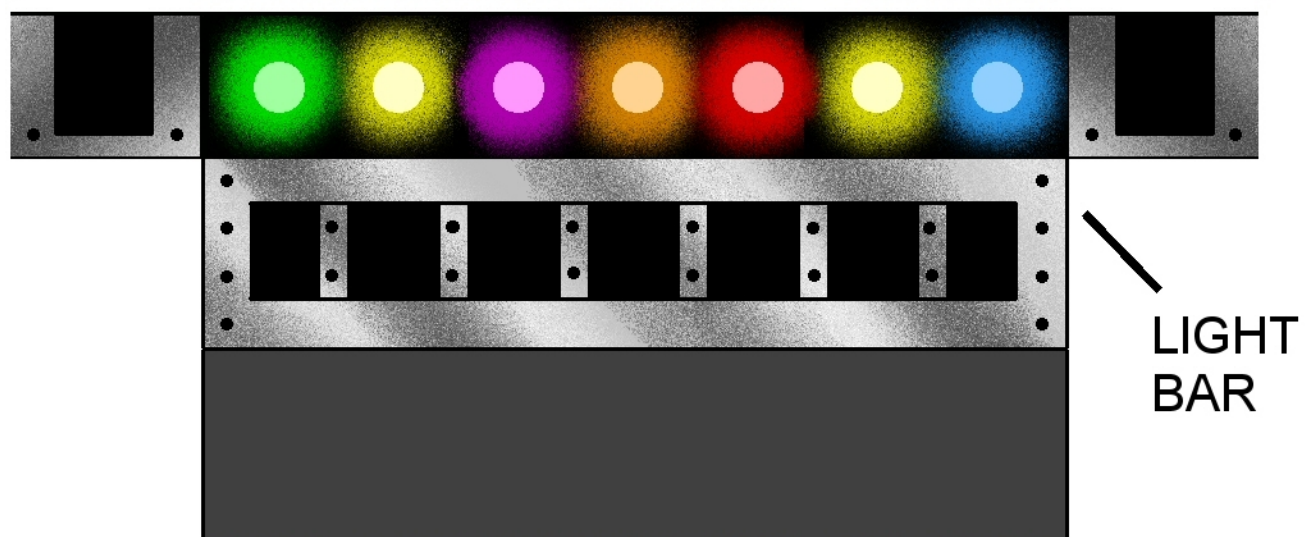

SKY Parts Page 1

BODY

ARMS

GUITAR

BASE

FEET

MICROPHONE STAND

MICROPHONE

LEFT STACK

RIGHT STACK

/
LEFT STRUT

/
BRACE

/
RIGHT STRUT