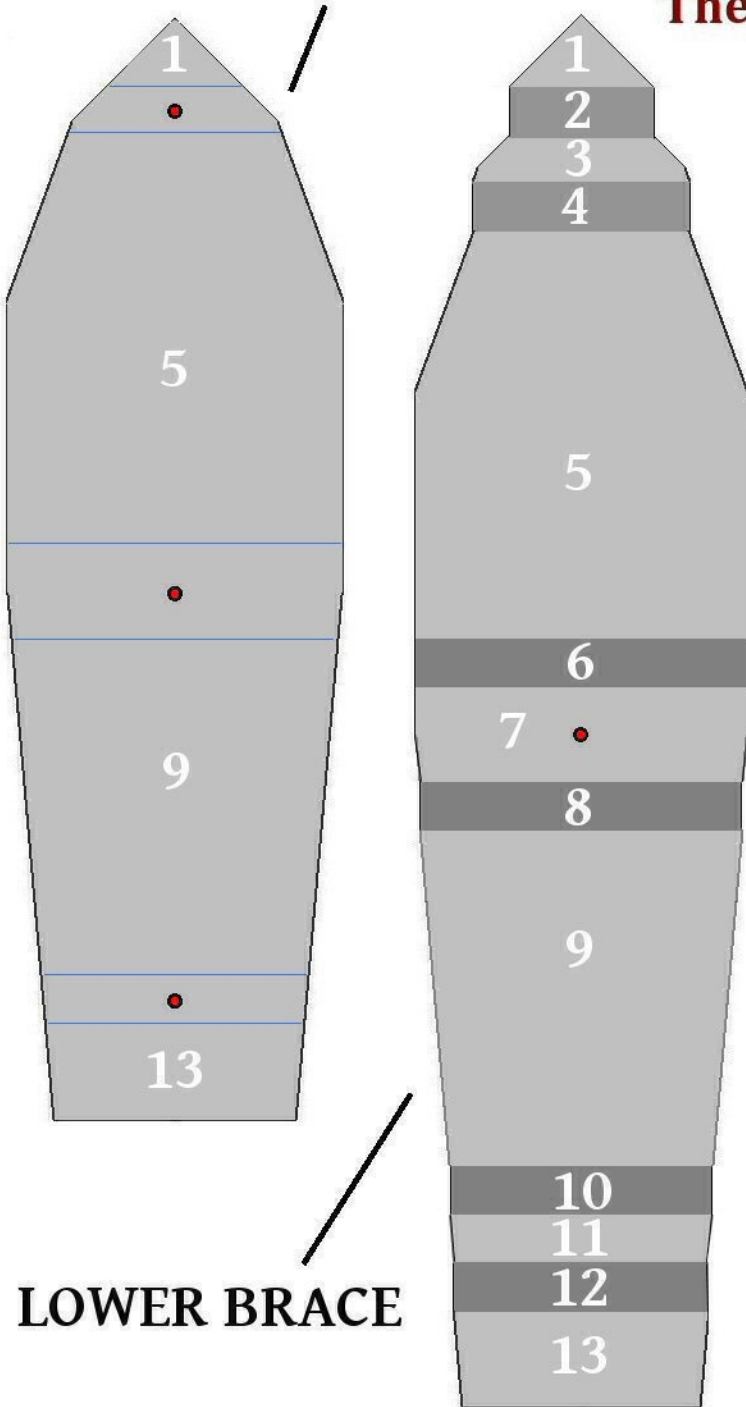

The *DARK PROMISE* - Parts Page 1.

DECK PLATE

LOWER BRACE

MAST BRACE

STARBOARD HULL
LOWER

PORT HULL
LOWER

The *DARK PROMISE* - Parts Page 3.

The *DARK PROMISE* - Parts Page 4.

OPTIONAL TRIM:

MAIN SHROUDS

MAIN TOP SHROUDS

MAIN TOP GALLANT SHROUDS

FORE SHROUDS

FORE TOP SHROUDS

The *DARK PROMISE* - Parts Page 6.

FORE TOP GALLANT SHROUDS