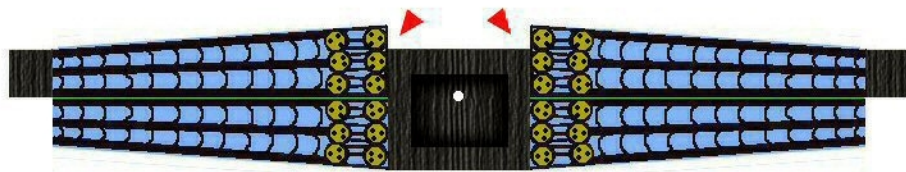

The *DARK PROMISE* - Parts Page 1.

DECK PLATE

LOWER BRACE

MAST BRACE

STARBOARD HULL
LOWER

PORT HULL
LOWER

The *DARK PROMISE* - Parts Page 3.

The *DARK PROMISE* - Parts Page 4.

OPTIONAL TRIM:

MAIN SHROUDS

MAIN TOP SHROUDS

MAIN TOP GALLANT SHROUDS

FORE SHROUDS

FORE TOP SHROUDS

The *DARK PROMISE* - Parts Page 6.

FORE TOP GALLANT SHROUDS

MIZZEN SHROUDS

MIZZEN TOP SHROUDS

MIZZEN TOP GALLANT SHROUDS