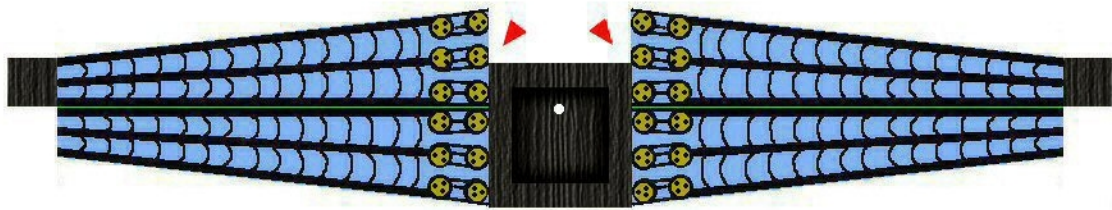

The *DARK PROMISE* - Parts Page 1.

DECK PLATE

LOWER BRACE

MAST BRACE

STARBOARD HULL
LOWER

PORT HULL
LOWER

The *DARK PROMISE* - Parts Page 3.

The *DARK PROMISE* - Parts Page 4.

OPTIONAL TRIM:

MAIN SHROUDS

MAIN TOP SHROUDS

MAIN TOP GALLANT SHROUDS

FORE SHROUDS

FORE TOP SHROUDS

The *DARK PROMISE* - Parts Page 6.

FORE TOP GALLANT SHROUDS

MIZZEN SHROUDS

MIZZEN TOP SHROUDS

MIZZEN TOP GALLANT SHROUDS