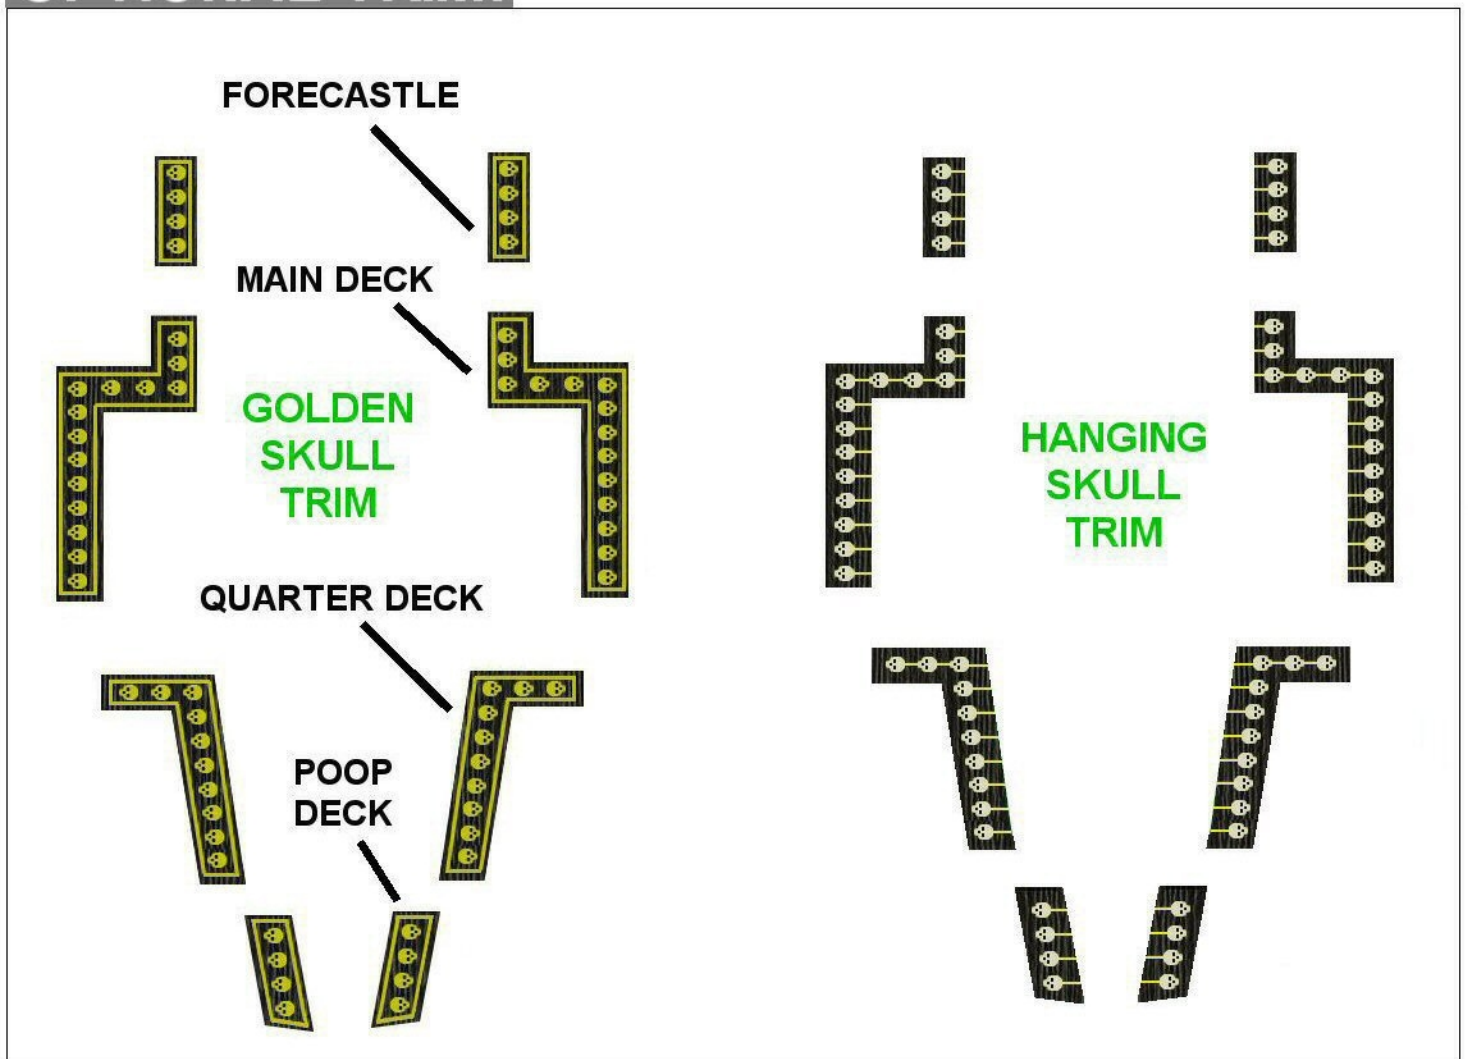

The *DARK PROMISE* - Parts Page 1.

DECK PLATE

LOWER BRACE

MAST BRACE

STARBOARD HULL
LOWER

PORT HULL
LOWER

The *DARK PROMISE* - Parts Page 3.

The *DARK PROMISE* - Parts Page 4.

OPTIONAL TRIM:

MAIN SHROUDS

MAIN TOP SHROUDS

MAIN TOP GALLANT SHROUDS

FORE SHROUDS

FORE TOP SHROUDS

The *DARK PROMISE* - Parts Page 6.

FORE TOP GALLANT SHROUDS

MIZZEN SHROUDS

MIZZEN TOP SHROUDS

MIZZEN TOP GALLANT SHROUDS