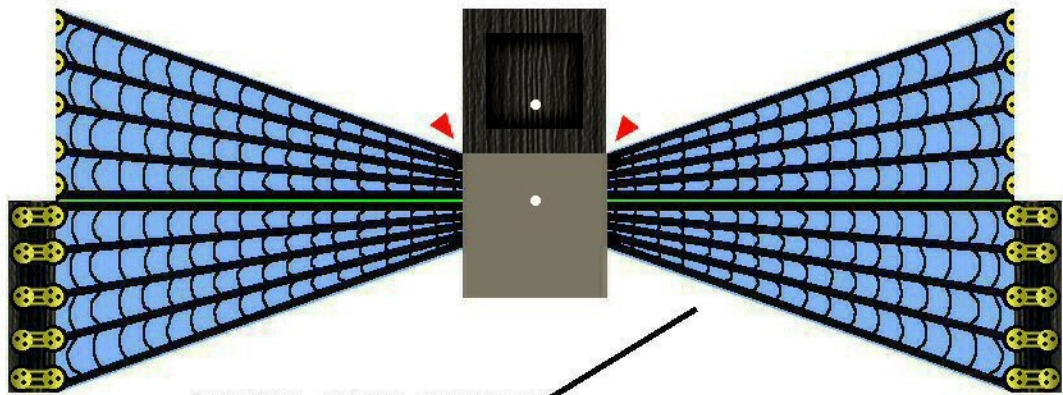

The *DARK PROMISE* - Parts Page 1.

DECK PLATE

LOWER BRACE

MAST BRACE

STARBOARD HULL
LOWER

PORT HULL
LOWER

The *DARK PROMISE* - Parts Page 3.

The *DARK PROMISE* - Parts Page 4.

OPTIONAL TRIM:

MAIN SHROUDS

MAIN TOP SHROUDS

MAIN TOP GALLANT SHROUDS

FORE SHROUDS

FORE TOP SHROUDS

The *DARK PROMISE* - Parts Page 6.

FORE TOP GALLANT SHROUDS

MIZZEN SHROUDS

MIZZEN TOP SHROUDS

MIZZEN TOP GALLANT SHROUDS