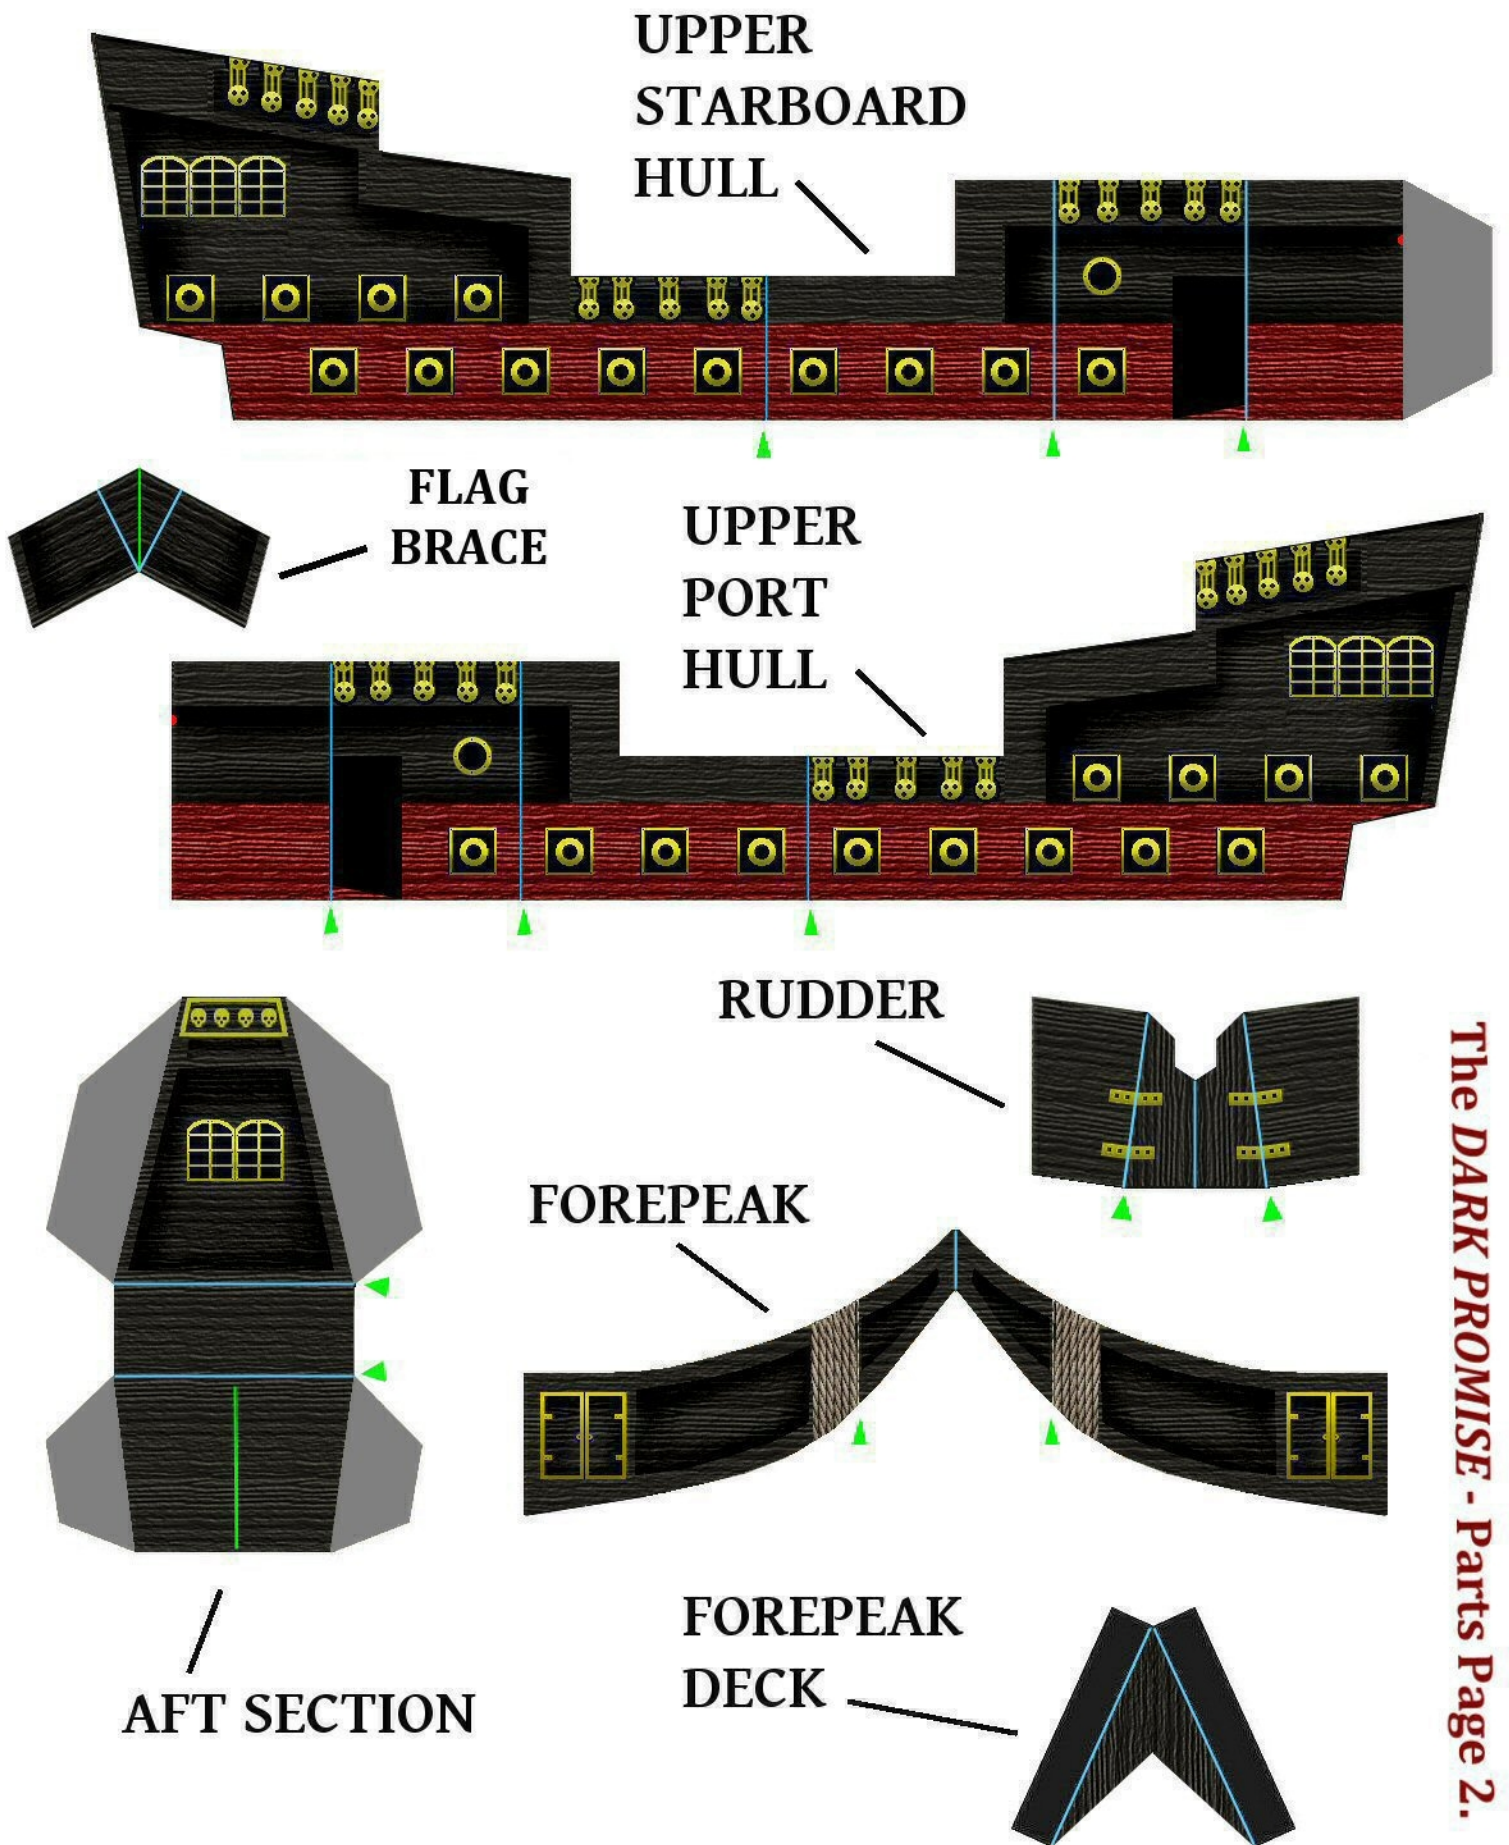

The *DARK PROMISE* - Parts Page 1.

DECK PLATE

LOWER BRACE

MAST BRACE

STARBOARD HULL
LOWER

PORT HULL
LOWER

The *DARK PROMISE* - Parts Page 3.

The *DARK PROMISE* - Parts Page 4.

OPTIONAL TRIM:

MAIN SHROUDS

MAIN TOP SHROUDS

MAIN TOP GALLANT SHROUDS

FORE SHROUDS

FORE TOP SHROUDS

The *DARK PROMISE* - Parts Page 6.

FORE TOP GALLANT SHROUDS

MIZZEN SHROUDS

MIZZEN TOP SHROUDS

MIZZEN TOP GALLANT SHROUDS