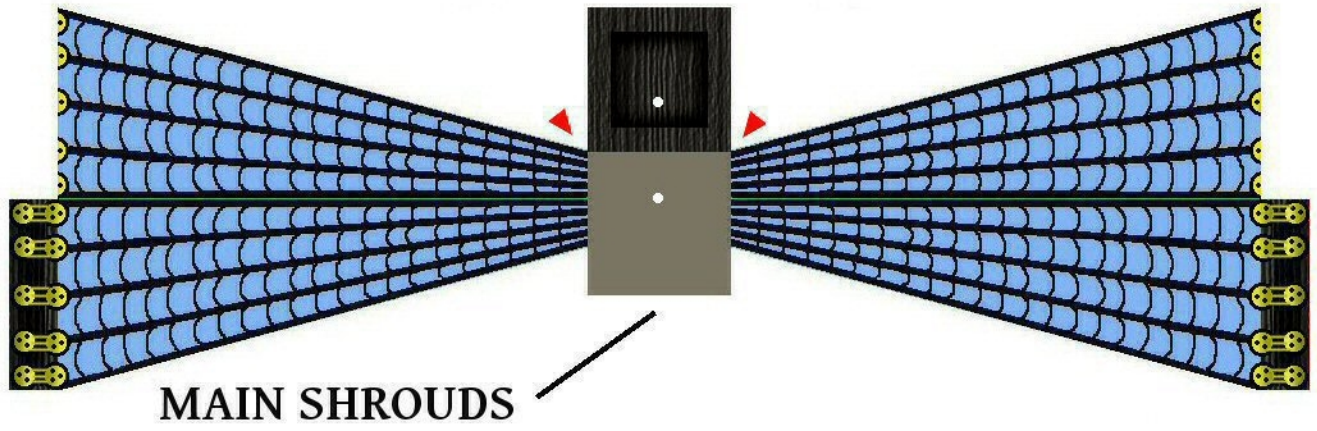

The *DARK PROMISE* - Parts Page 1.

DECK PLATE

LOWER BRACE

MAST BRACE

STARBOARD HULL
LOWER

PORT HULL
LOWER

The *DARK PROMISE* - Parts Page 3.

The *DARK PROMISE* - Parts Page 4.

OPTIONAL TRIM:

MAIN SHROUDS

MAIN TOP SHROUDS

MAIN TOP GALLANT SHROUDS

FORE SHROUDS

FORE TOP SHROUDS

The *DARK PROMISE* - Parts Page 6.

FORE TOP GALLANT SHROUDS

MIZZEN SHROUDS

MIZZEN TOP SHROUDS

MIZZEN TOP GALLANT SHROUDS