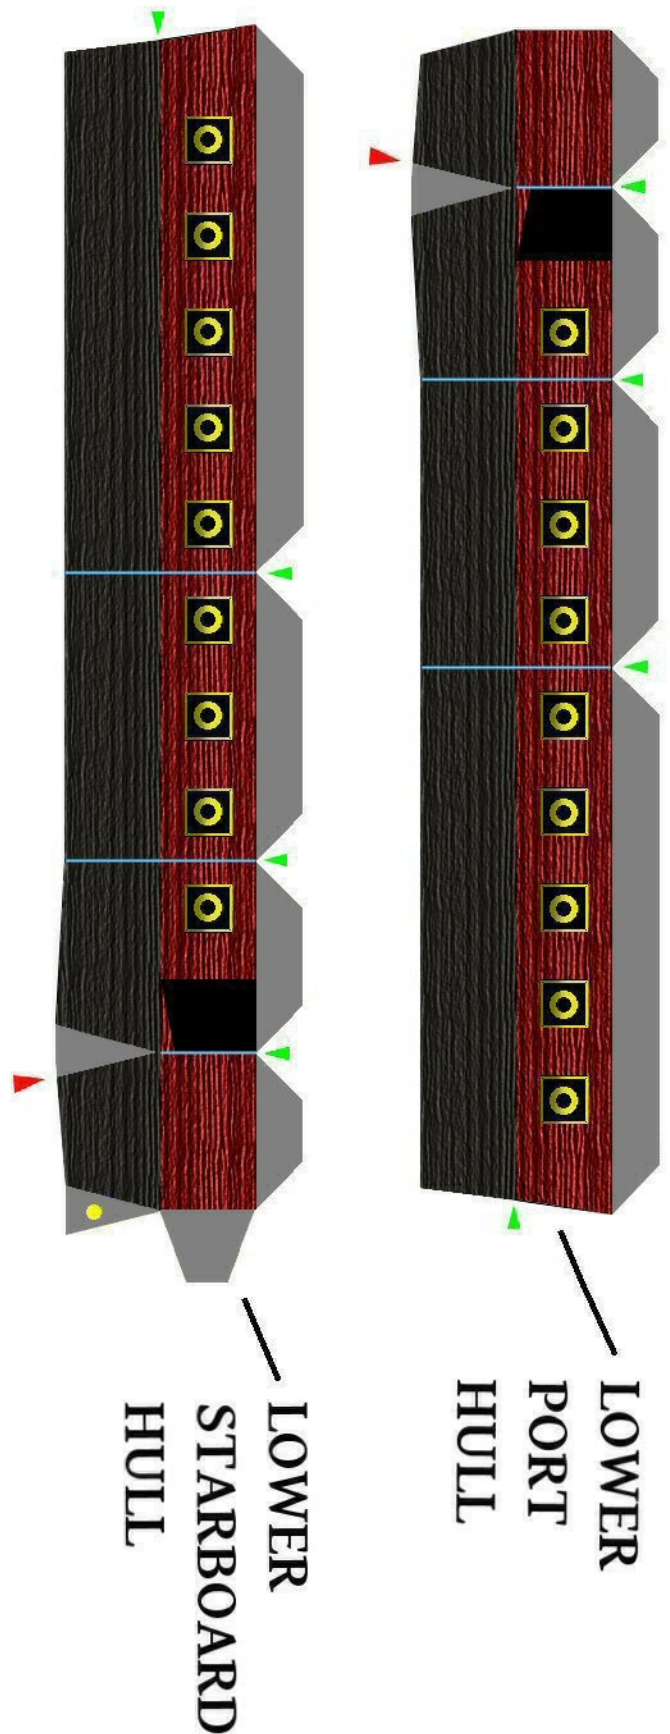

The *DARK PROMISE* - Parts Page 1.

DECK PLATE

LOWER BRACE

MAST BRACE

STARBOARD HULL
LOWER

PORT HULL
LOWER

The *DARK PROMISE* - Parts Page 3.

The *DARK PROMISE* - Parts Page 4.

OPTIONAL TRIM:

MAIN SHROUDS

MAIN TOP SHROUDS

MAIN TOP GALLANT SHROUDS

FORE SHROUDS

FORE TOP SHROUDS

The *DARK PROMISE* - Parts Page 6.

FORE TOP GALLANT SHROUDS

MIZZEN SHROUDS

MIZZEN TOP SHROUDS

MIZZEN TOP GALLANT SHROUDS