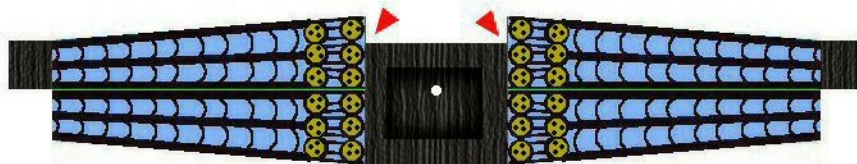

The *DARK PROMISE* - Parts Page 1.

DECK PLATE

LOWER BRACE

MAST BRACE

STARBOARD HULL
LOWER

PORT HULL
LOWER

The *DARK PROMISE* - Parts Page 3.

The *DARK PROMISE* - Parts Page 4.

OPTIONAL TRIM:

MAIN SHROUDS

MAIN TOP SHROUDS

MAIN TOP GALLANT SHROUDS

FORE SHROUDS

FORE TOP SHROUDS

The *DARK PROMISE* - Parts Page 6.

FORE TOP GALLANT SHROUDS

MIZZEN SHROUDS

MIZZEN TOP SHROUDS

MIZZEN TOP GALLANT SHROUDS