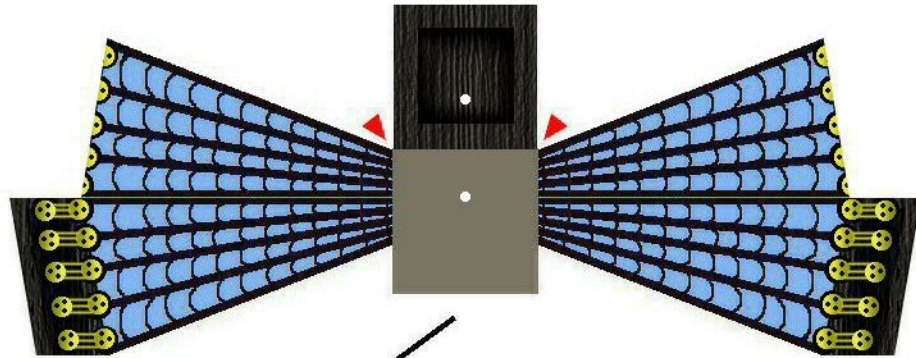

The *DARK PROMISE* - Parts Page 1.

DECK PLATE

LOWER BRACE

MAST BRACE

STARBOARD HULL
LOWER

PORT HULL
LOWER

The *DARK PROMISE* - Parts Page 3.

The *DARK PROMISE* - Parts Page 4.

OPTIONAL TRIM:

MAIN SHROUDS

MAIN TOP SHROUDS

MAIN TOP GALLANT SHROUDS

FORE SHROUDS

FORE TOP SHROUDS

The *DARK PROMISE* - Parts Page 6.

FORE TOP GALLANT SHROUDS

MIZZEN SHROUDS

MIZZEN TOP SHROUDS

MIZZEN TOP GALLANT SHROUDS