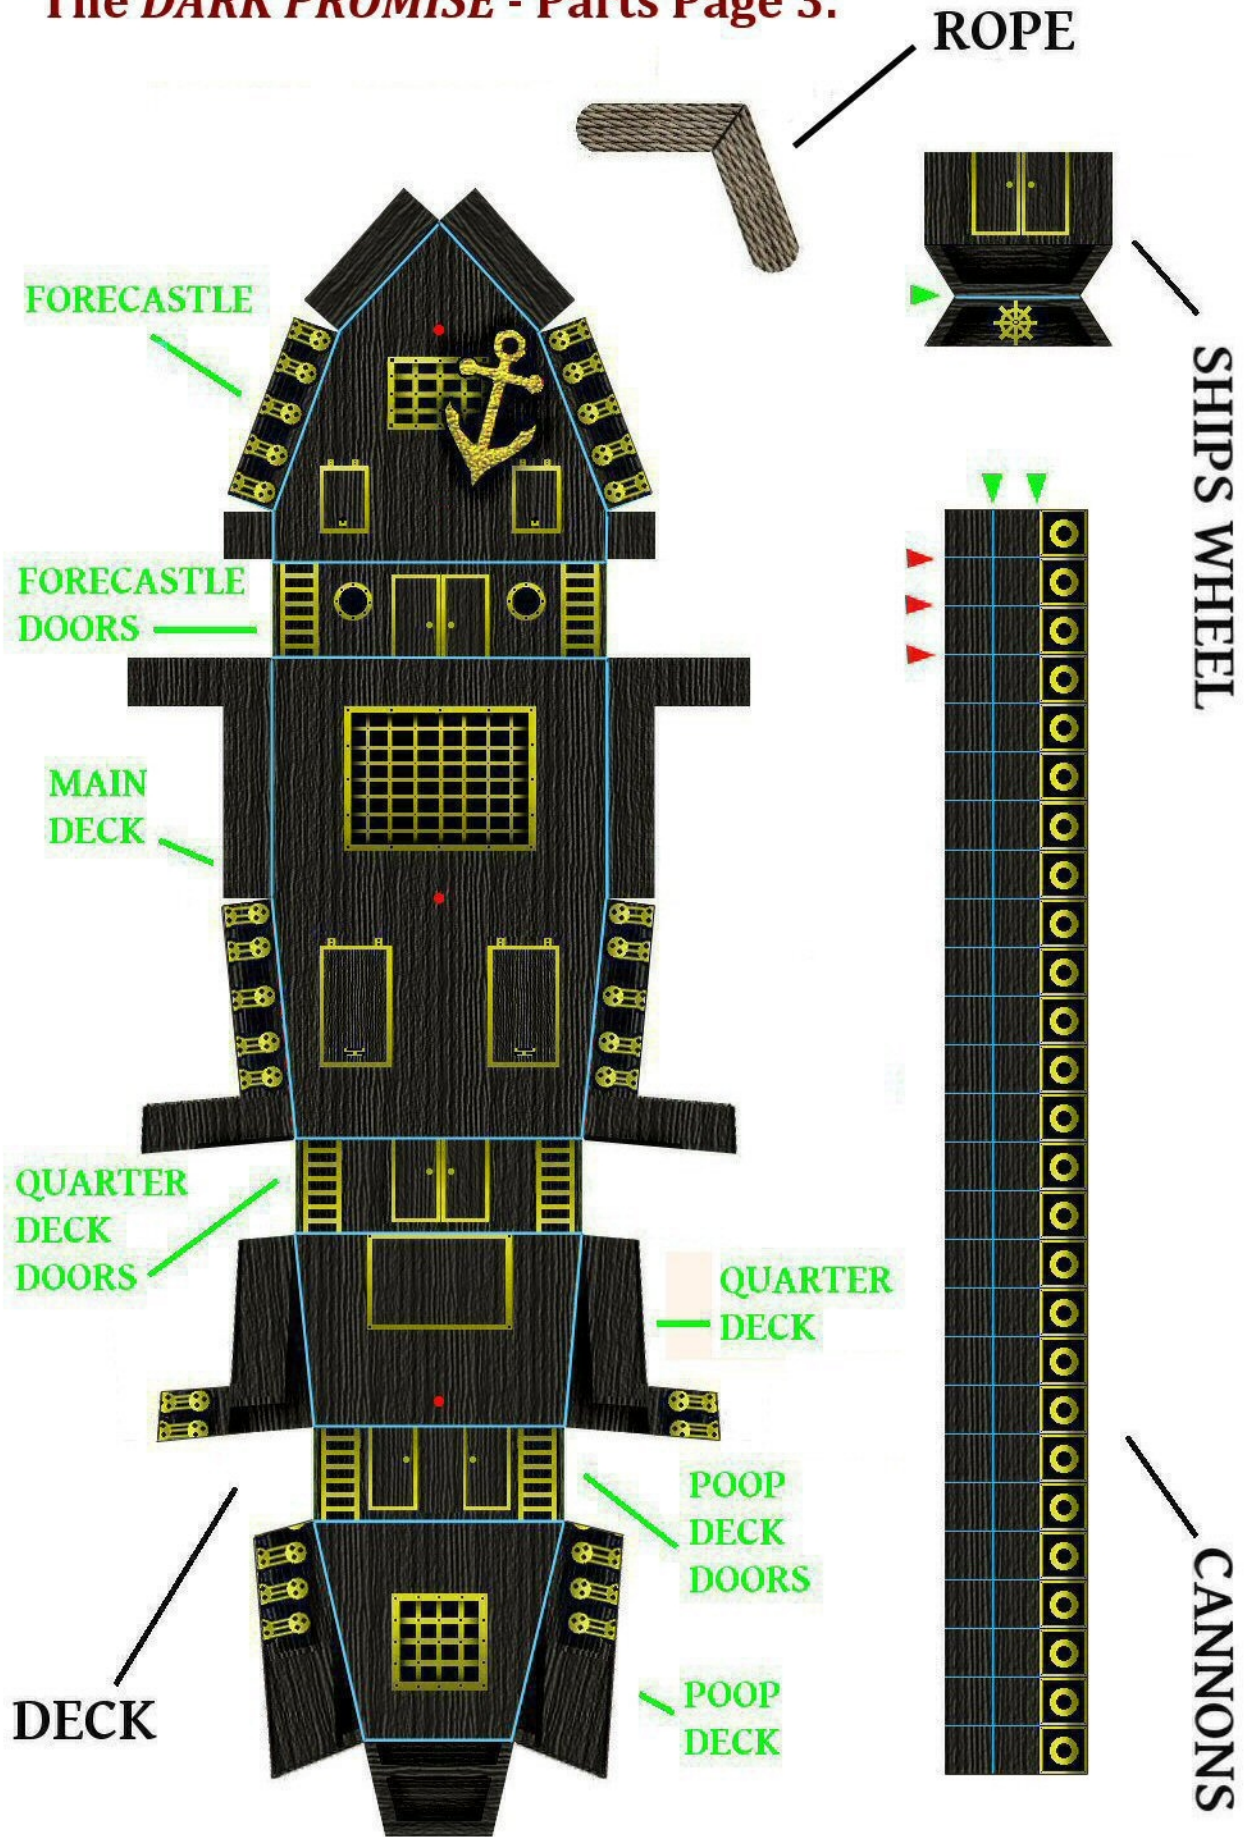

The *DARK PROMISE* - Parts Page 1.

DECK PLATE

LOWER BRACE

MAST BRACE

STARBOARD HULL
LOWER

PORT HULL
LOWER

The *DARK PROMISE* - Parts Page 3.

The *DARK PROMISE* - Parts Page 4.

OPTIONAL TRIM:

MAIN SHROUDS

MAIN TOP SHROUDS

MAIN TOP GALLANT SHROUDS

FORE SHROUDS

FORE TOP SHROUDS

The *DARK PROMISE* - Parts Page 6.

FORE TOP GALLANT SHROUDS

MIZZEN SHROUDS

MIZZEN TOP SHROUDS

MIZZEN TOP GALLANT SHROUDS