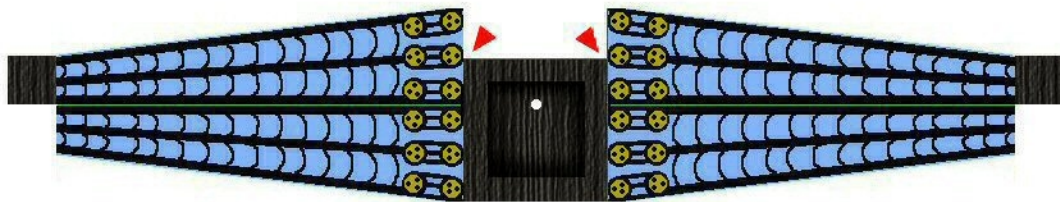

The *DARK PROMISE* - Parts Page 1.

DECK PLATE

LOWER BRACE

MAST BRACE

STARBOARD HULL
LOWER

PORT HULL
LOWER

The *DARK PROMISE* - Parts Page 3.

The *DARK PROMISE* - Parts Page 4.

OPTIONAL TRIM:

MAIN SHROUDS

MAIN TOP SHROUDS

MAIN TOP GALLANT SHROUDS

FORE SHROUDS

FORE TOP SHROUDS

The *DARK PROMISE* - Parts Page 6.

FORE TOP GALLANT SHROUDS

MIZZEN SHROUDS

MIZZEN TOP SHROUDS

MIZZEN TOP GALLANT SHROUDS