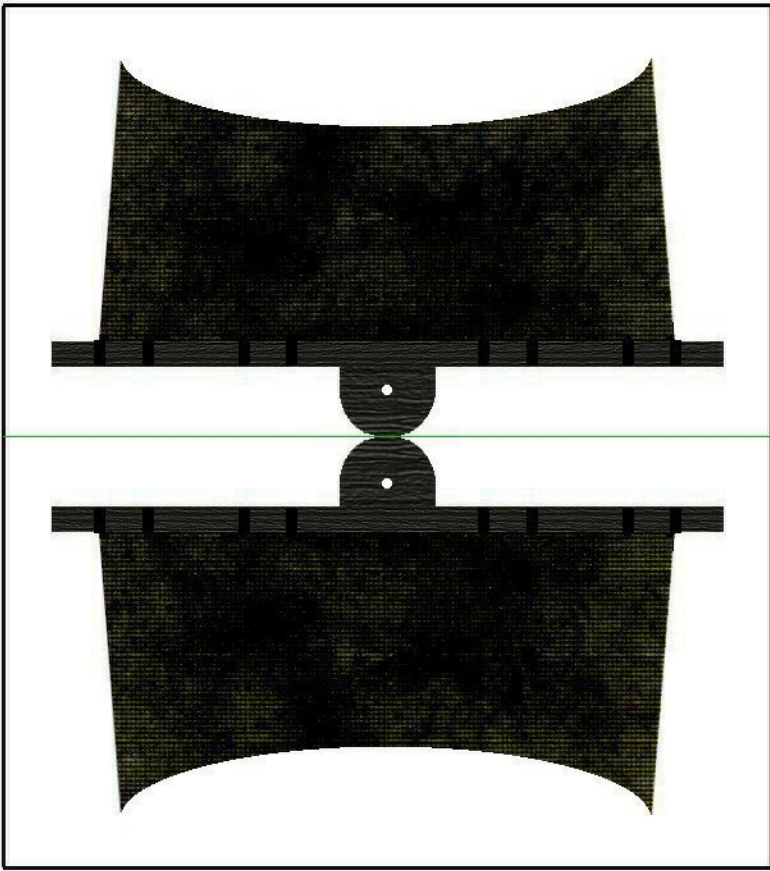

The *DARK PROMISE* - Parts Page 7.

MAIN SAIL

MAIN TOP GALLANT SAIL \

The DARK PROMISE - Parts Page 8.

MAIN TOP SAIL \

The DARK PROMISE - Parts Page 9.

FORE SAIL 

FORE TOP SAIL 

The *DARK PROMISE* - Parts Page 10.

FORE TOP GALLANT SAIL

SPANKER

The *DARK PROMISE* - Parts Page 11.

MIZZON TOP SAIL

MIZZON TOP GALLANT SAIL

SPRITSAIL

JIB SAIL

SAIL BRACE B

SAIL BRACE C

SAIL BRACE A

STAY SAIL

FLAGS