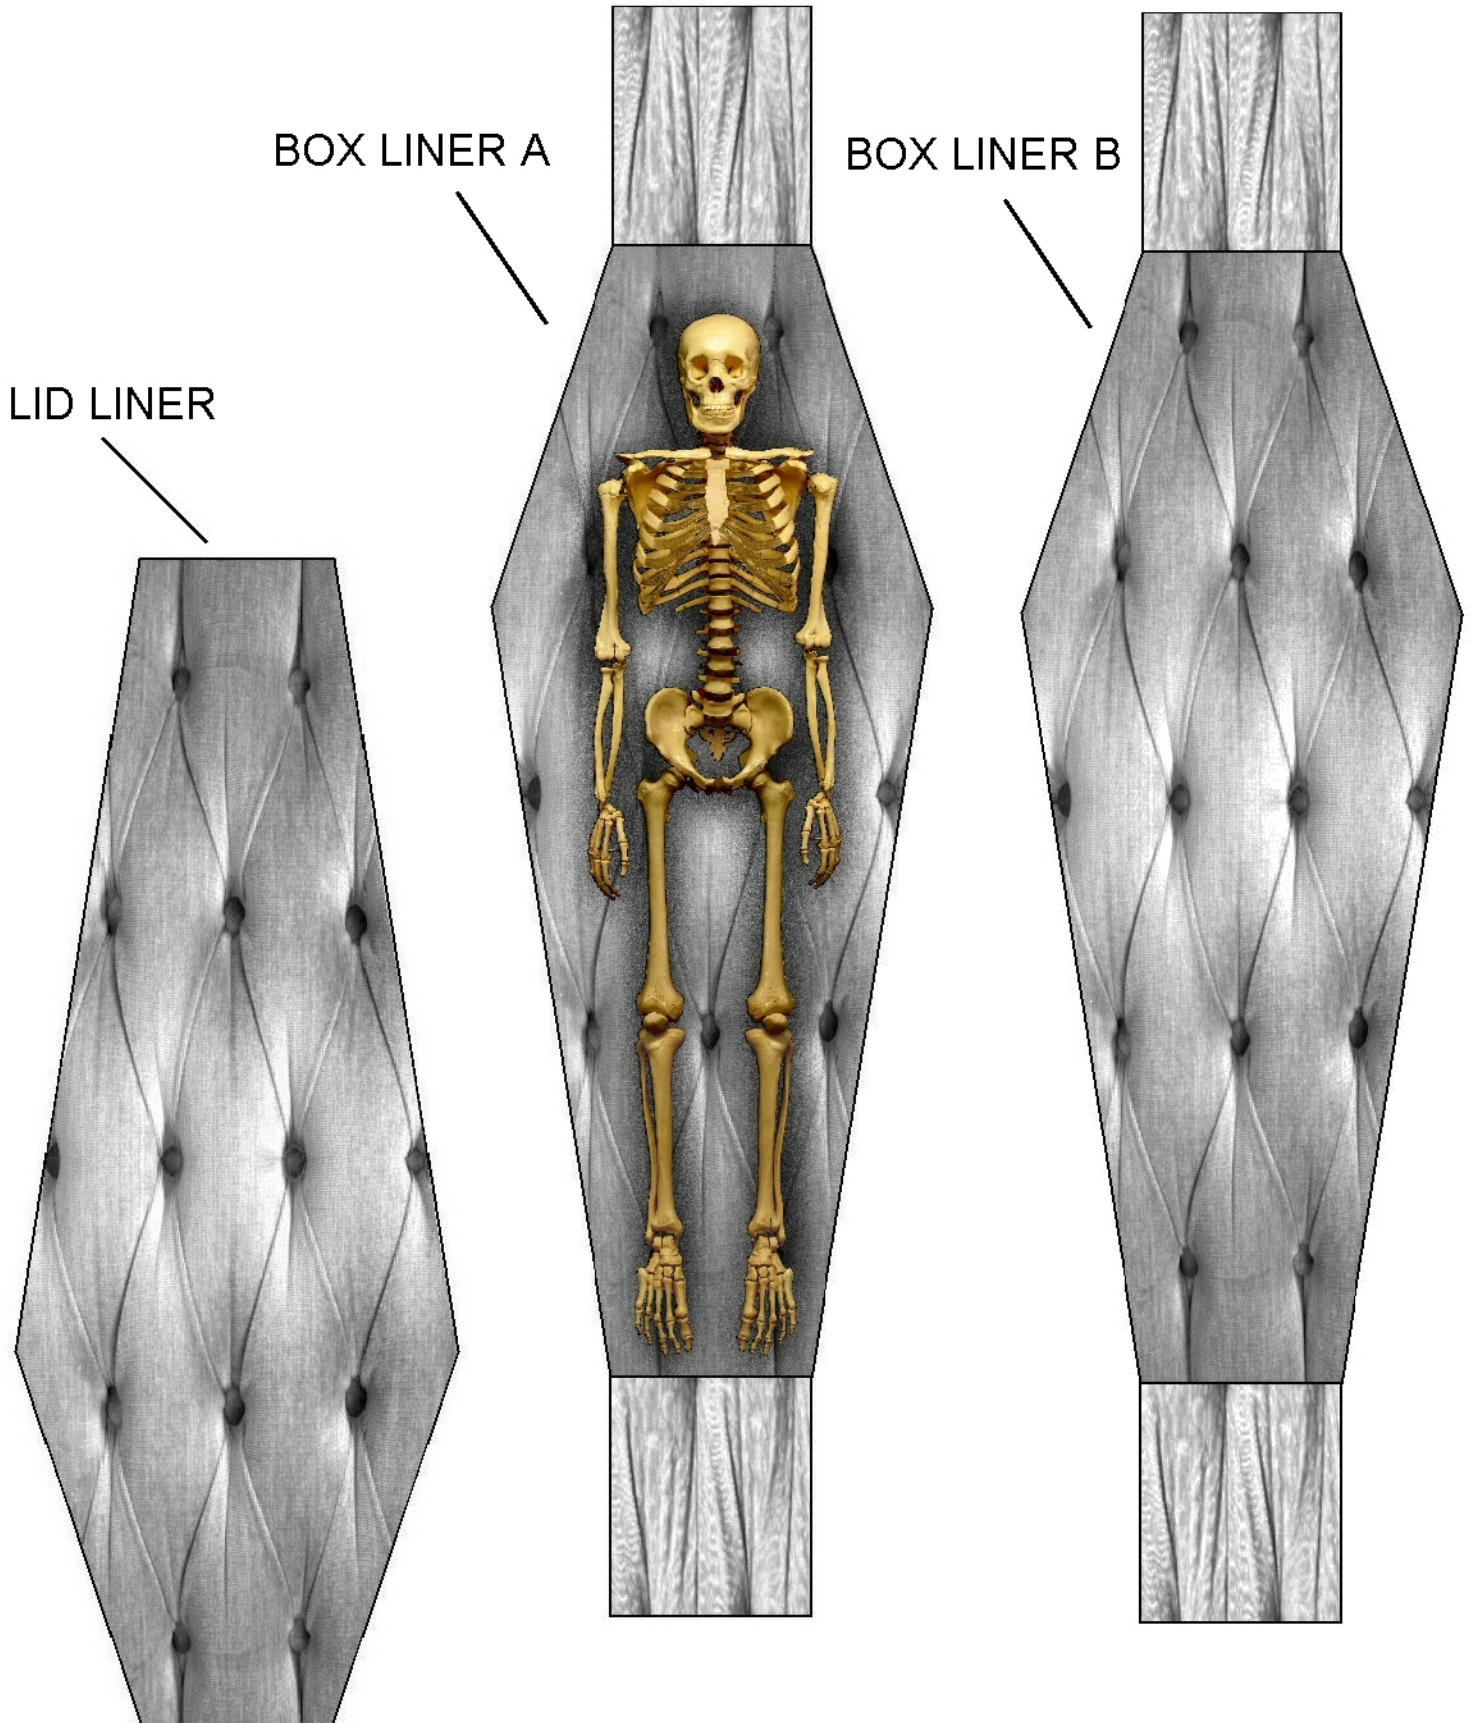

# WALNUT 'TOE PINCHER' COFFIN - PAGE 1.

Copyright 2009  
by Ray O'Bannon  
ravensblight.com

# WALNUT 'TOE PINCHER' COFFIN PAGE 2.

# WALNUT 'TOE PINCHER' COFFIN - PAGE 3.

SIDE CONNECTORS

END CONNECTORS