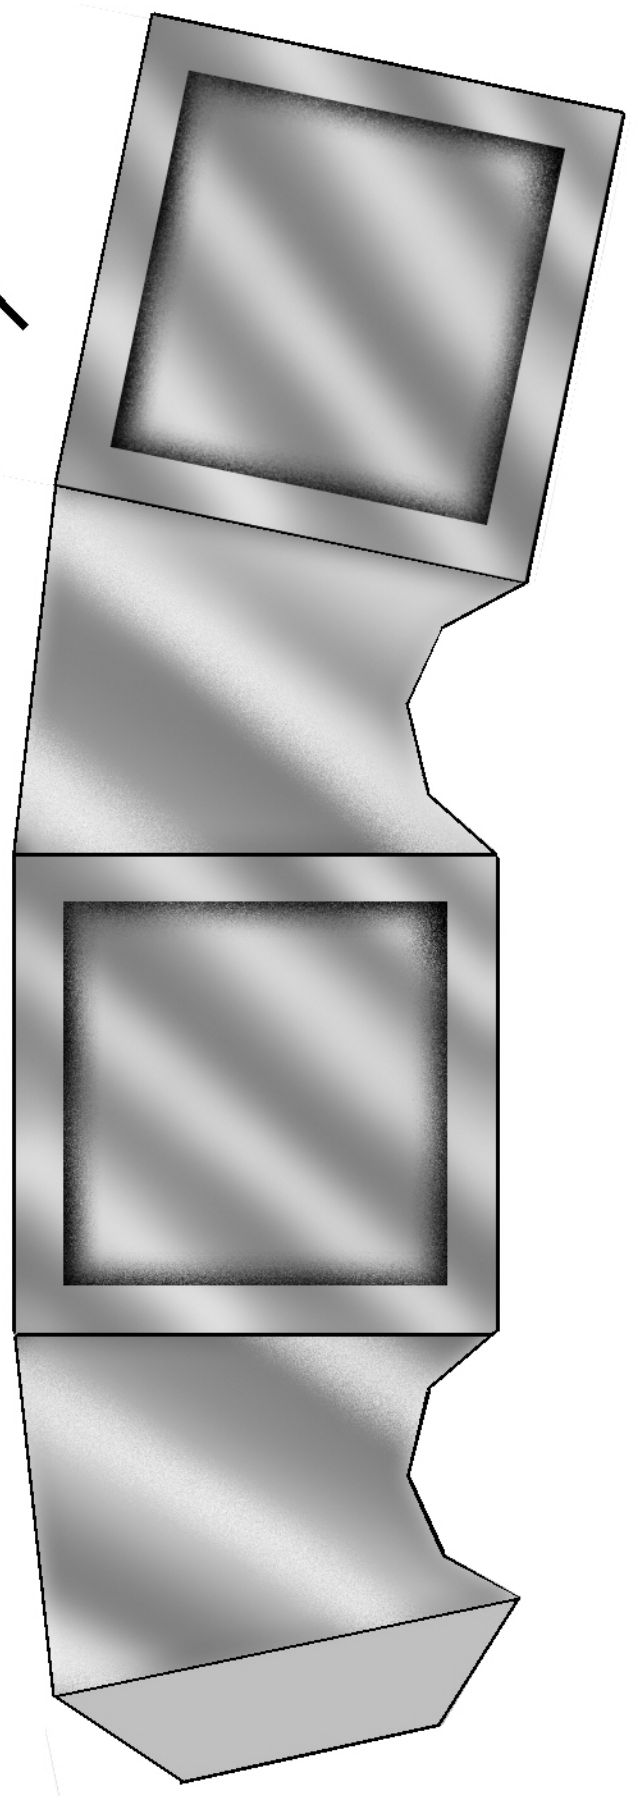

THE SYRINGE Parts Page 1.

TOP

NEEDLE
BRACE

CYLINDER

Copyright 2016 by Ray O'Bannon ravensblight.com

THE SYRINGE Parts Page 2.

CAP

PLUNGER
BRACE

TOP RING

BOTTOM
RING

THUMB RING

SIDE RINGS

CATCH

THE SYRINGE Parts Page 3.

RING LINER

STAND

DIVIDER

LABELS

**TEST
SERUM**

**REANIMATION
FLUID**

POISON
