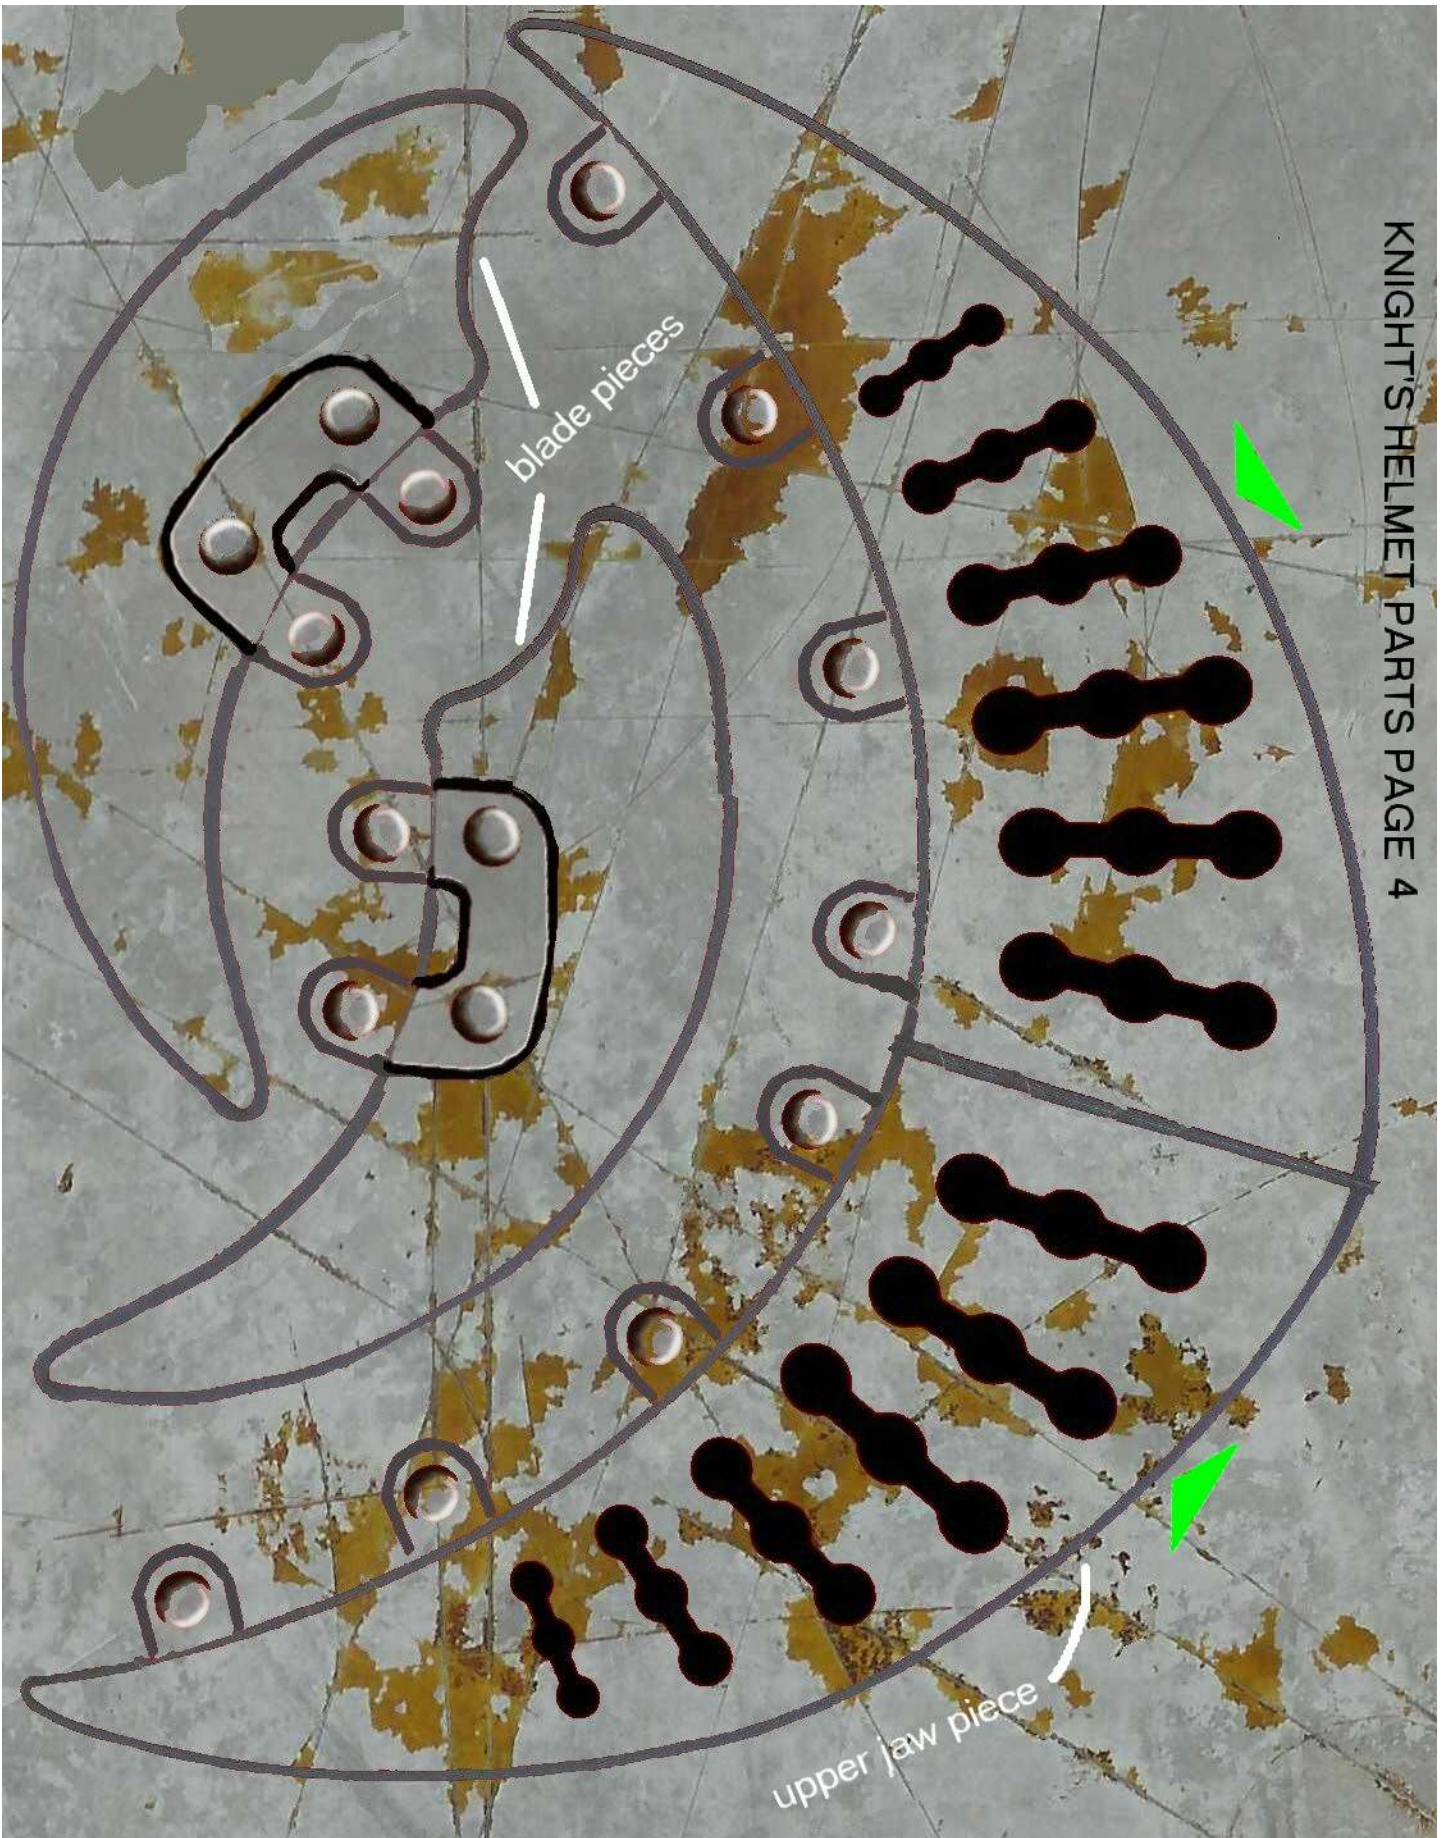

Copyright 2009
by Ray O'Bannon
ravensblight.com

top left piece

KNIGHT'S HELMET PARTS PAGE 1

top right piece

lower jaw right

lower jaw left

KNIGHT'S HELMET PARTS PAGE 3

horns

KNIGHT'S HELMET PARTS PAGE 5

side discs

nose-rest