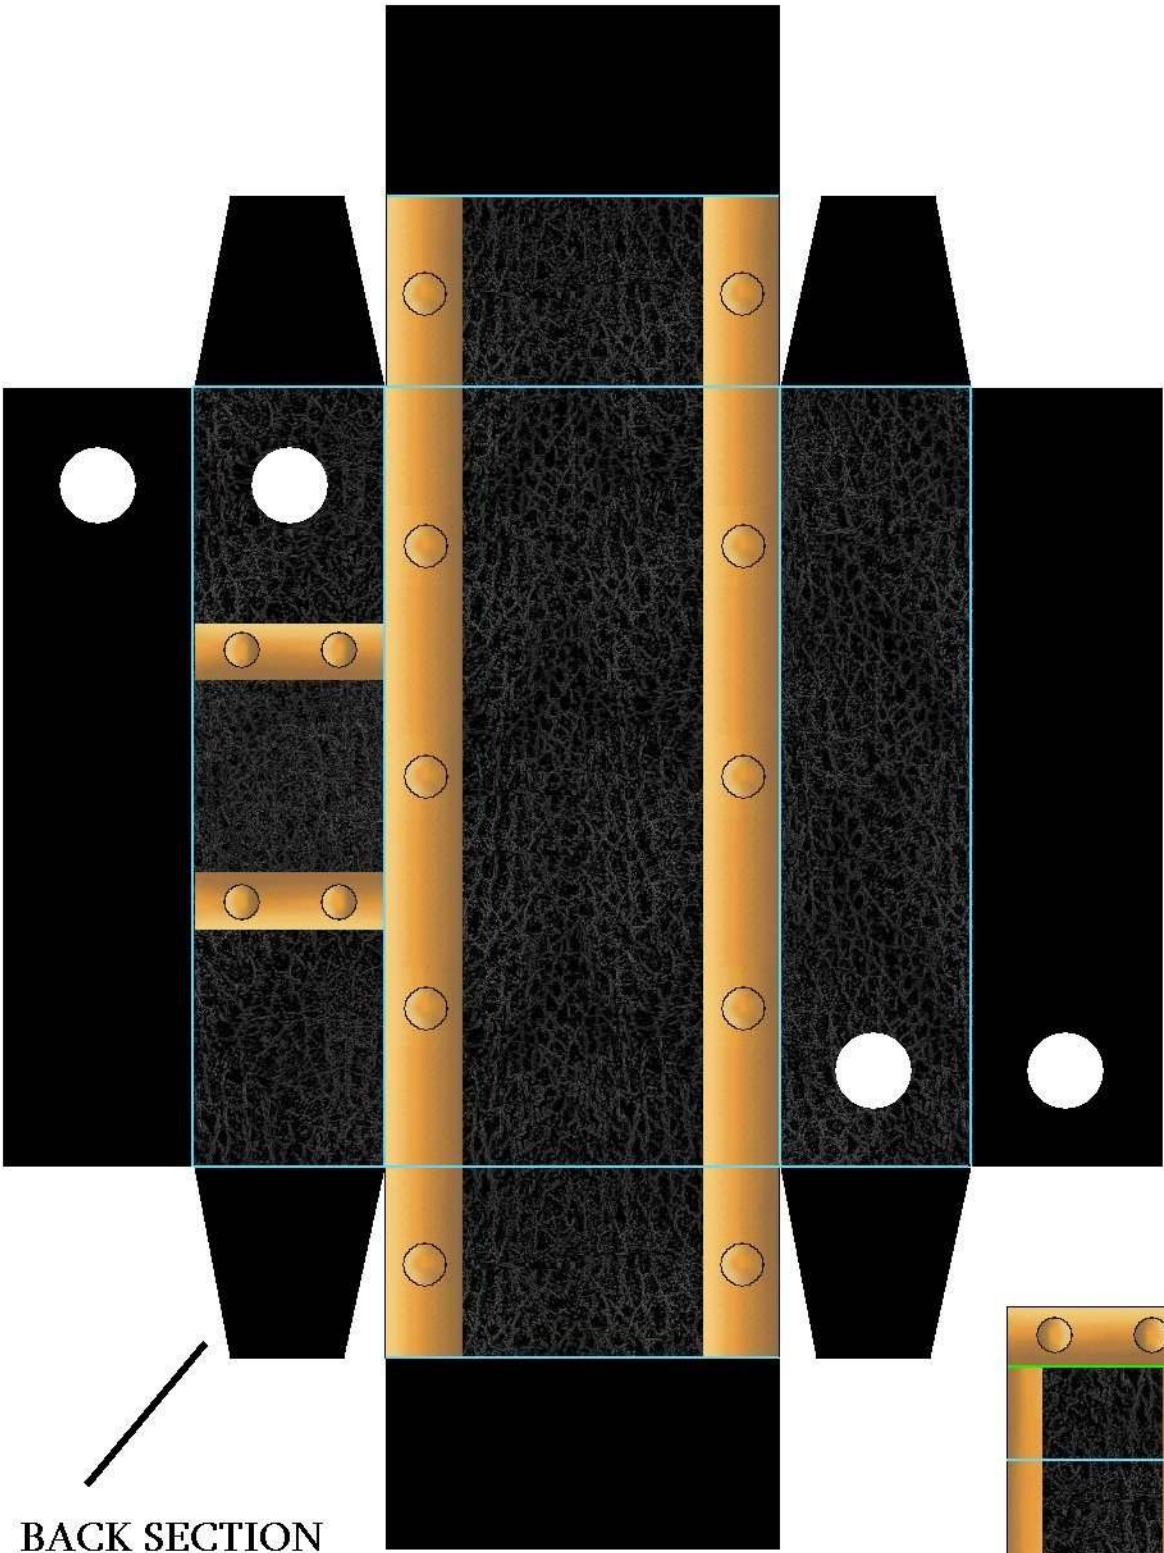

The PINHOLE CAMERA - parts page 1.

Copyright 2010 by Ray O'Bannon ravensblight.com

The PINHOLE CAMERA - parts page 2.

The PINHOLE CAMERA - parts page 3.

SPRING

SPRING

BACK SECTION LINER

PINHOLE TEMPLATE

FRAME

The PINHOLE CAMERA - parts page 4.

BACK SECTION

VIEW FINDER

The PINHOLE CAMERA - parts page 5.

WINDER KNOB

WINDER BASE

SHUTTER GUIDE

SHUTTER

LIGHT STOPPERS