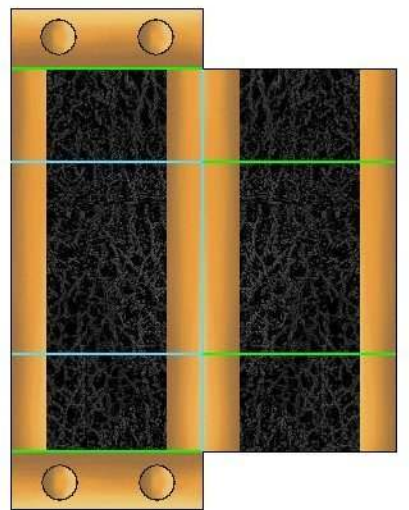

The PINHOLE CAMERA - parts page 1.

Copyright 2010 by Ray O'Bannon ravensblight.com

The PINHOLE CAMERA - parts page 2.

The PINHOLE CAMERA - parts page 3.

SPRING

SPRING

BACK SECTION LINER

PINHOLE TEMPLATE

FRAME

The PINHOLE CAMERA - parts page 4.

BACK SECTION

VIEW FINDER

The PINHOLE CAMERA - parts page 5.

WINDER KNOB

WINDER BASE

SHUTTER GUIDE

SHUTTER

LIGHT STOPPERS