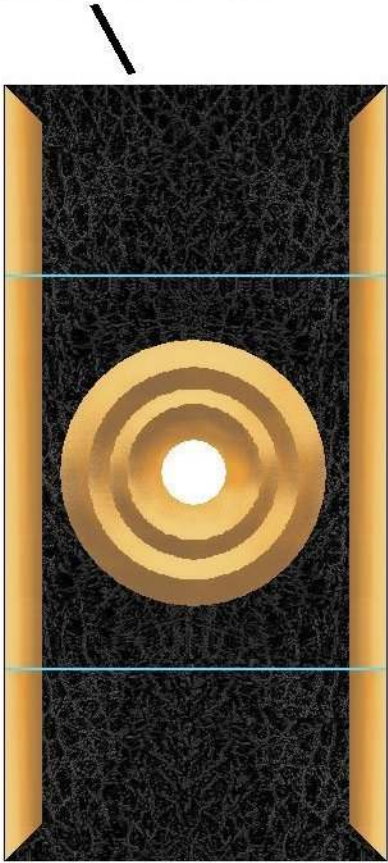

The PINHOLE CAMERA - parts page 1.

Copyright 2010 by Ray O'Bannon ravensblight.com

The PINHOLE CAMERA - parts page 2.

The PINHOLE CAMERA - parts page 3.

SPRING

SPRING

BACK SECTION LINER

PINHOLE TEMPLATE

FRAME

The PINHOLE CAMERA - parts page 4.

BACK SECTION

VIEW FINDER

The PINHOLE CAMERA - parts page 5.

WINDER KNOB

WINDER BASE

SHUTTER GUIDE

SHUTTER

LIGHT STOPPERS