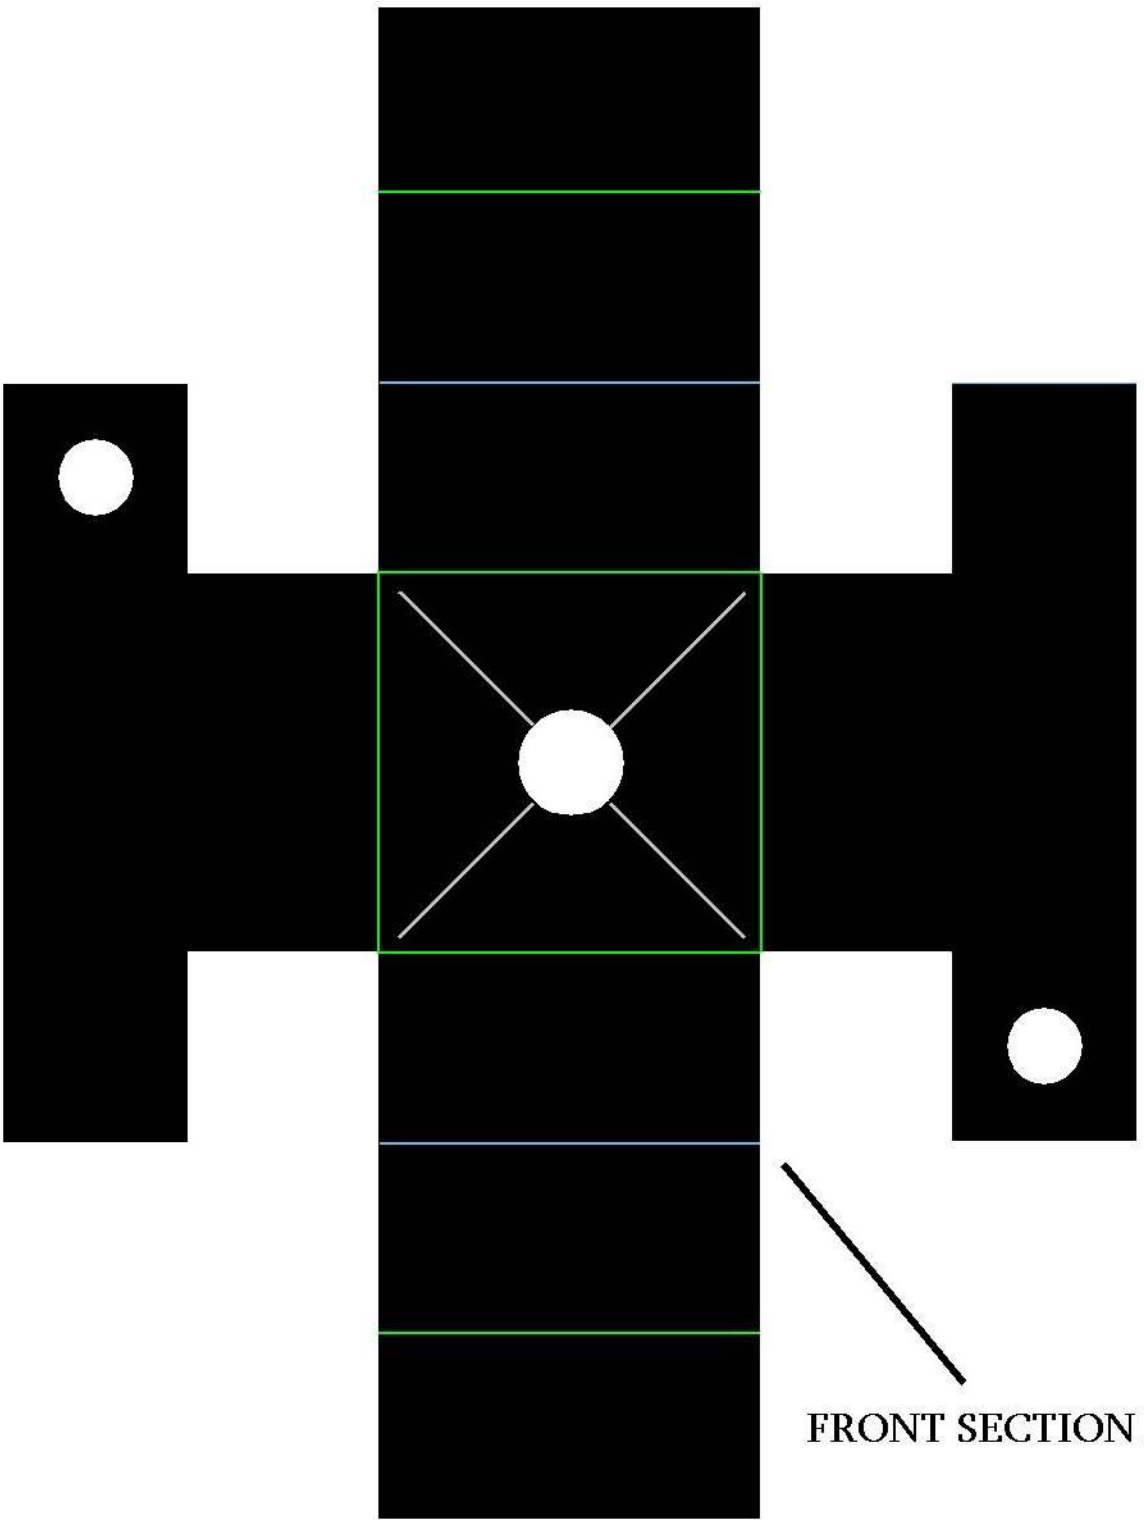

The PINHOLE CAMERA - parts page 1.

Copyright 2010 by Ray O'Bannon ravensblight.com

The PINHOLE CAMERA - parts page 2.

The PINHOLE CAMERA - parts page 3.

SPRING

SPRING

BACK SECTION LINER

PINHOLE TEMPLATE

FRAME

The PINHOLE CAMERA - parts page 4.

BACK SECTION

VIEW FINDER

The PINHOLE CAMERA - parts page 5.

WINDER KNOB

WINDER BASE

SHUTTER GUIDE

SHUTTER

LIGHT STOPPERS